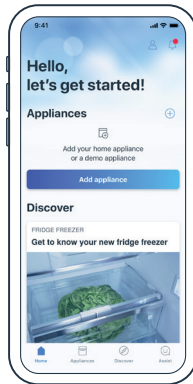

## Connect your fridge freezer with Home Connect today

- 1 Download Home Connect app and follow the instructions

- 2 Scan here to connect with the Home Connect app

Your QR-Code | **Scan here**

Do you have questions or would like to contact the Home Connect service hotline?

### Selected benefits of Home Connect

- Control your refrigerator from anywhere with your app.
- In case of a left open door you will receive an app notification.
- Activate the Super-Mode when shopping - perfect conditions for your shopping when coming home.