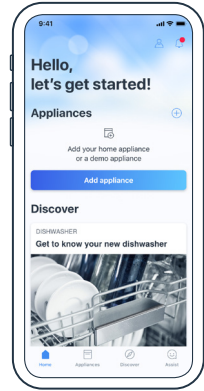

Quick Start Guide

Connect your dishwasher with Home Connect today

1 Download Home Connect app and follow the instructions