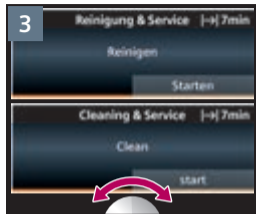

Service-Programm Reinigen

Service Program Clean