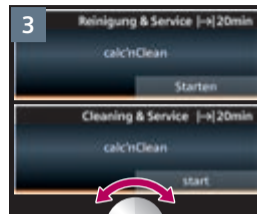

Service-Programm Calc'nClean

Service Program Calc'nClean