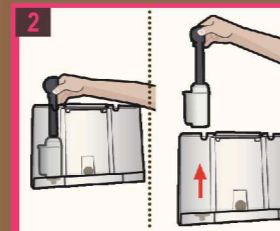

Service-Programm
ENTKALKEN
Service Program
DESCALING

1 ESPRESSO ☐☐☐☐
SERVICE - ENTKALKEN
→ ☐-TASTE

ESPRESSO ☐☐☐☐
SERVICE - DESCALE
→ ☐-BUTTON