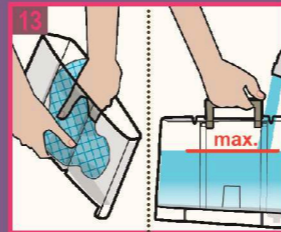

4 REINIGUNG UND SERVICE
REINIGEN
CALC'N'CLEAN → START

CLEANING AND SERVICE
CLEAN
CALC'N'CLEAN → START