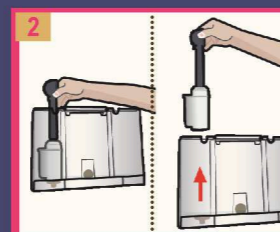

Service-Programm
REINIGEN
Service Program
CLEANING

1 ESPRESSO ☐☐☐☐
SERVICE - REINIGEN
→ ☐-TASTE

ESPRESSO ☐☐☐☐
SERVICE - CLEANING
→ ☐-BUTTON