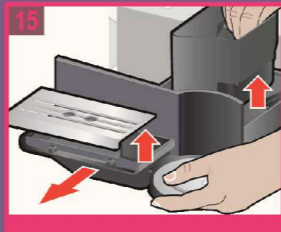

14 start
ca. 8 Min.
approx. 8 min.