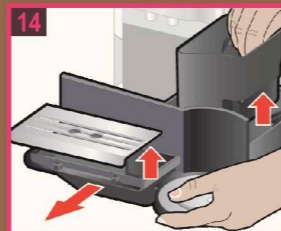

---

ESPRESSO ☐☐☐☐  
SERVICE - DESCALE  
→ ☐-BUTTON

4 REINIGUNG UND SERVICE  
ENTKALKEN → START  
REINIGEN

---

CLEANING AND SERVICE  
DESCALE → START  
CLEAN

11 start  
ca. 20 Min.  
approx. 20 mi

13 start  
ca. 1 Min.  
approx. 1 min.