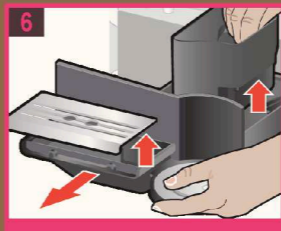

---

ESPRESSO ☐☐☐☐  
SERVICE - DESCALE  
→ ☐-BUTTON

4 REINIGUNG UND SERVICE  
ENTKALKEN → START  
REINIGEN

---

CLEANING AND SERVICE  
DESCALE → START  
CLEAN

11 start  
ca. 20 Min.  
approx. 20 mi

13 start  
ca. 1 Min.  
approx. 1 min.