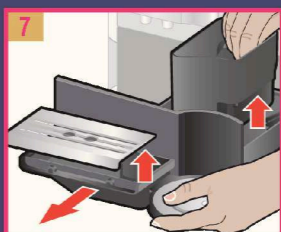

5 REINIGUNG UND SERVICE
ENTKALKEN
REINIGEN → START

CLEANING AND SERVICE
DESCALE
CLEAN → START