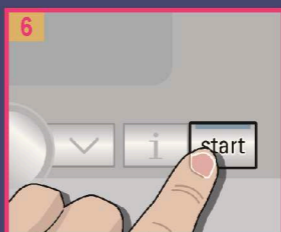

5 REINIGUNG UND SERVICE
ENTKALKEN
REINIGEN → START

CLEANING AND SERVICE
DESCALE
CLEAN → START