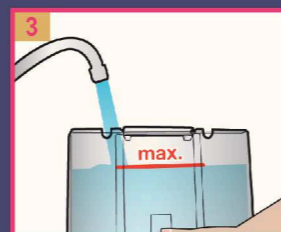

Service-Programm
REINIGEN
Service Program
CLEANING

1 ESPRESSO ☐☐☐☐
SERVICE - REINIGEN
→ ☐-TASTE

ESPRESSO ☐☐☐☐
SERVICE - CLEANING
→ ☐-BUTTON