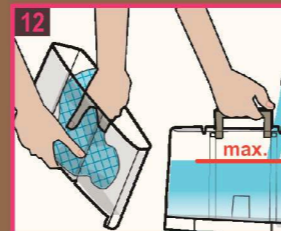

---

ESPRESSO ☐☐☐☐  
SERVICE - DESCALE  
→ ☐-BUTTON

4 REINIGUNG UND SERVICE  
ENTKALKEN → START  
REINIGEN

---

CLEANING AND SERVICE  
DESCALE → START  
CLEAN

11 start  
ca. 20 Min.  
approx. 20 mi

13 start  
ca. 1 Min.  
approx. 1 min.