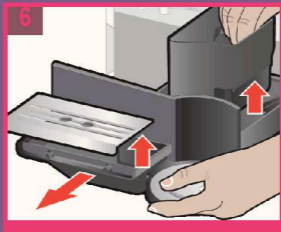

4 REINIGUNG UND SERVICE
REINIGEN
CALC'N'CLEAN → START

CLEANING AND SERVICE
CLEAN
CALC'N'CLEAN → START