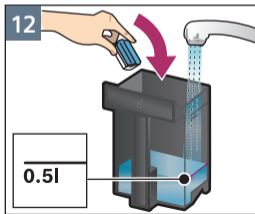

清洁
奶泡系统
Clean
milk system

清洁
萃取单元
Clean
brewing unit

检修程序
除钙清洁
Service Program
calc'nClean

检修程序
除钙清洁
Service Program
calc'nClean

检修程序
除垢
Service Program
Descal

检修程序
除垢
Service Program
Descale

检修程序
清洁
Service Program
Clean

检修程序
清洁奶泡系统
Service Program
Rinse milk system

约 1 分钟
approx. 1 min.

Notizen

Notes

A large, empty rectangular box with a thin black border, occupying the right two-thirds of the page. It is intended for taking notes.