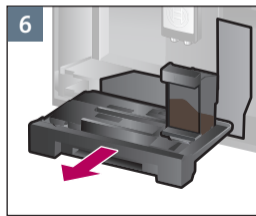

检修程序
除垢
Service Program
Descal