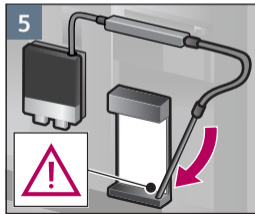

清洁
奶泡系统
Clean
milk system

清洁
萃取单元
Clean
brewing unit

检修程序
除钙清洁
Service Program
calc'nClean

检修程序
除钙清洁
Service Program
calc'nClean

检修程序
除垢
Service Program
Descal

检修程序
除垢
Service Program
Descale

检修程序
清洁
Service Program
Clean

检修程序
清洁奶泡系统
Service Program
Rinse milk system

约 1 分钟
approx. 1 min.

Notizen

Notes

A large, empty rectangular box with a thin black border, occupying the right two-thirds of the page. It is intended for taking notes.