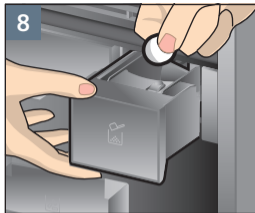

清洁
奶泡系统
Clean
milk system

清洁
萃取单元
Clean
brewing unit

检修程序
除钙清洁
Service Program
calc'nClean

检修程序
除钙清洁
Service Program
calc'nClean

检修程序
除垢
Service Program
Descal

检修程序
除垢
Service Program
Descale

检修程序
清洁
Service Program
Clean

检修程序
清洁奶泡系统
Service Program
Rinse milk system

约 1 分钟
approx. 1 min.

Notizen

Notes

A large, empty rectangular box with a thin black border, occupying the right two-thirds of the page. It is intended for taking notes.