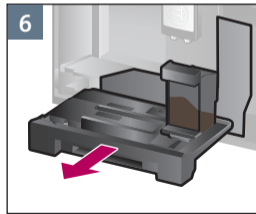

检修程序
清洁奶泡系统
Service Program
Rinse milk system

约 1 分钟
approx. 1 min.

Notizen

Notes

A large, empty rectangular box with a thin black border, occupying the right two-thirds of the page. It is intended for taking notes.