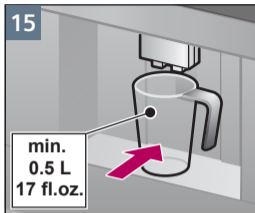

检修程序
除垢
Service Program
Descale