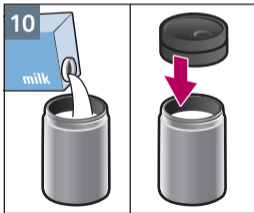

SIEMENS

请仔细阅读说明手册中的安全信息。
Please read the safety information in the instruction manual carefully.

快速参考指南存放架
Storage compartment for quick reference guide

制备实例
拿铁玛琪朵
Sample Preparation
Latte Macchiato

制备实例
拿铁玛琪朵
Sample Preparation
Latte Macchiato

检修程序
清洁奶泡系统
Service Program
Rinse milk system

约 1 分钟
approx. 1 min.

Notizen

Notes

A large, empty rectangular box with a thin black border, occupying the right two-thirds of the page. It is intended for taking notes.