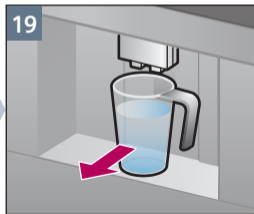

检修程序
除钙清洁
Service Program
calc'nClean