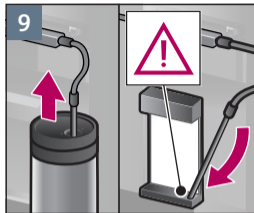

清洁
奶泡系统
Clean
milk system

清洁
萃取单元
Clean
brewing unit

检修程序
除钙清洁
Service Program
calc'nClean

检修程序
除钙清洁
Service Program
calc'nClean

检修程序
除垢
Service Program
Descal

检修程序
除垢
Service Program
Descale

检修程序
清洁
Service Program
Clean

检修程序
清洁奶泡系统
Service Program
Rinse milk system

约 1 分钟
approx. 1 min.

Notizen

Notes

A large, empty rectangular box with a thin black border, occupying the right two-thirds of the page. It is intended for taking notes.