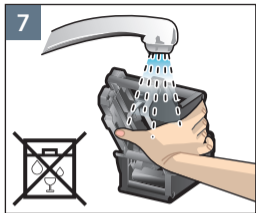

SIEMENS

请仔细阅读说明手册中的安全信息。
Please read the safety information in the instruction manual carefully.

快速参考指南存放架
Storage compartment for quick reference guide

制备实例
拿铁玛琪朵
Sample Preparation
Latte Macchiato

制备实例
拿铁玛琪朵
Sample Preparation
Latte Macchiato

清洁
奶泡系统
Clean
milk system

清洁
萃取单元
Clean
brewing unit

检修程序
除钙清洁
Service Program
calc'nClean

检修程序
除钙清洁
Service Program
calc'nClean

检修程序
除垢
Service Program
Descal

检修程序
除垢
Service Program
Descale

检修程序
清洁
Service Program
Clean

检修程序
清洁奶泡系统
Service Program
Rinse milk system

约 1 分钟
approx. 1 min.

Notizen

Notes

A large, empty rectangular box with a thin black border, occupying the right two-thirds of the page. It is intended for taking notes.