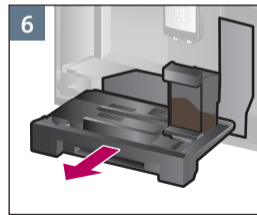

检修程序
除钙清洁
Service Program
calc'nClean