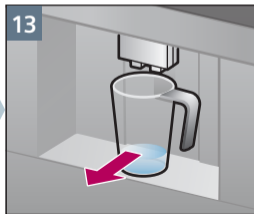

检修程序
清洁奶泡系统
Service Program
Rinse milk system

约 1 分钟
approx. 1 min.

Notizen

Notes

A large, empty rectangular box with a thin black border, occupying the right two-thirds of the page. It is intended for taking notes.