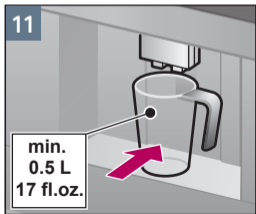

检修程序
清洁奶泡系统
Service Program
Rinse milk system

约 1 分钟
approx. 1 min.

Notizen

Notes

A large, empty rectangular box with a thin black border, occupying the right two-thirds of the page. It is intended for taking notes.