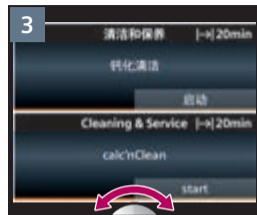

检修程序
除钙清洁
Service Program
calc'nClean