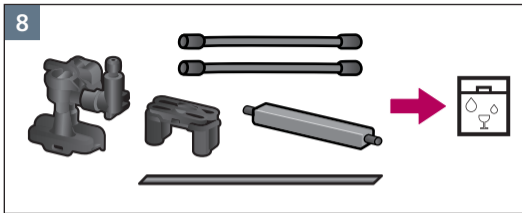

SIEMENS

请仔细阅读说明手册中的安全信息。
Please read the safety information in the instruction manual carefully.

快速参考指南存放架
Storage compartment for quick reference guide

制备实例
拿铁玛琪朵
Sample Preparation
Latte Macchiato

制备实例
拿铁玛琪朵
Sample Preparation
Latte Macchiato

清洁
奶泡系统
Clean
milk system

清洁
萃取单元
Clean
brewing unit

检修程序
除钙清洁
Service Program
calc'nClean

检修程序
除钙清洁
Service Program
calc'nClean

检修程序
除垢
Service Program
Descal

检修程序
除垢
Service Program
Descale

检修程序
清洁
Service Program
Clean

检修程序
清洁奶泡系统
Service Program
Rinse milk system

约 1 分钟
approx. 1 min.

Notizen

Notes

A large, empty rectangular box with a thin black border, occupying the right two-thirds of the page. It is intended for taking notes.