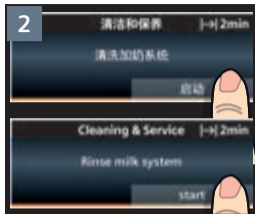

清洁
奶泡系统
Clean
milk system

清洁
萃取单元
Clean
brewing unit

检修程序
除钙清洁
Service Program
calc'nClean

检修程序
除钙清洁
Service Program
calc'nClean

检修程序
除垢
Service Program
Descal

检修程序
除垢
Service Program
Descale

检修程序
清洁
Service Program
Clean

检修程序
清洁奶泡系统
Service Program
Rinse milk system

约 1 分钟
approx. 1 min.

Notizen

Notes

A large, empty rectangular box with a thin black border, occupying the right two-thirds of the page. It is intended for taking notes.