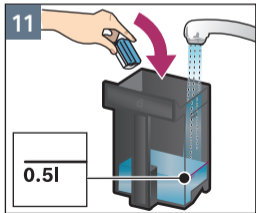

清洁
奶泡系统
Clean
milk system

清洁
萃取单元
Clean
brewing unit

检修程序
除钙清洁
Service Program
calc'nClean

检修程序
除钙清洁
Service Program
calc'nClean

检修程序
除垢
Service Program
Descal

检修程序
除垢
Service Program
Descale

检修程序
清洁
Service Program
Clean

检修程序
清洁奶泡系统
Service Program
Rinse milk system

约 1 分钟
approx. 1 min.

Notizen

Notes

A large, empty rectangular box with a thin black border, occupying the right two-thirds of the page. It is intended for taking notes.