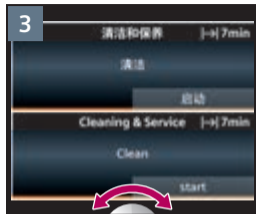

检修程序
清洁奶泡系统
Service Program
Rinse milk system

约 1 分钟
approx. 1 min.

Notizen

Notes

A large, empty rectangular box with a thin black border, occupying the right two-thirds of the page. It is intended for taking notes.