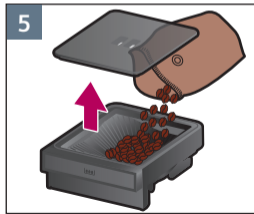

SIEMENS

请仔细阅读说明手册中的安全信息。
Please read the safety information in the instruction manual carefully.

快速参考指南存放架
Storage compartment for quick reference guide

制备实例
拿铁玛琪朵
Sample Preparation
Latte Macchiato

制备实例
拿铁玛琪朵
Sample Preparation
Latte Macchiato

检修程序
清洁奶泡系统
Service Program
Rinse milk system

约 1 分钟
approx. 1 min.

Notizen

Notes

A large, empty rectangular box with a thin black border, occupying the right two-thirds of the page. It is intended for taking notes.