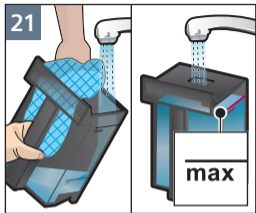

清洁
奶泡系统
Clean
milk system

清洁
萃取单元
Clean
brewing unit

检修程序
除钙清洁
Service Program
calc'nClean

检修程序
除钙清洁
Service Program
calc'nClean

检修程序
除垢
Service Program
Descal

检修程序
除垢
Service Program
Descale

检修程序
清洁
Service Program
Clean

检修程序
清洁奶泡系统
Service Program
Rinse milk system

约 1 分钟
approx. 1 min.

Notizen

Notes

A large, empty rectangular box with a thin black border, occupying the right two-thirds of the page. It is intended for taking notes.