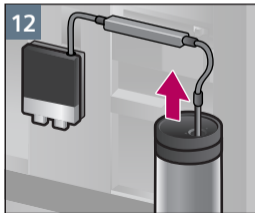

清洁
奶泡系统
Clean
milk system

清洁
萃取单元
Clean
brewing unit

检修程序
除钙清洁
Service Program
calc'nClean

检修程序
除钙清洁
Service Program
calc'nClean

检修程序
除垢
Service Program
Descal

检修程序
除垢
Service Program
Descale

检修程序
清洁
Service Program
Clean

检修程序
清洁奶泡系统
Service Program
Rinse milk system

约 1 分钟
approx. 1 min.

Notizen

Notes

A large, empty rectangular box with a thin black border, occupying the right two-thirds of the page. It is intended for taking notes.