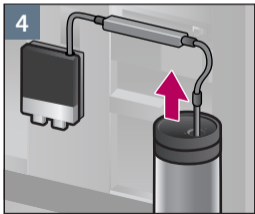

清洁
奶泡系统
Clean
milk system

清洁
萃取单元
Clean
brewing unit

检修程序
除钙清洁
Service Program
calc'nClean

检修程序
除钙清洁
Service Program
calc'nClean

检修程序
除垢
Service Program
Descal

检修程序
除垢
Service Program
Descale

检修程序
清洁
Service Program
Clean

检修程序
清洁奶泡系统
Service Program
Rinse milk system

约 1 分钟
approx. 1 min.

Notizen

Notes

A large, empty rectangular box with a thin black border, occupying the right two-thirds of the page. It is intended for taking notes.