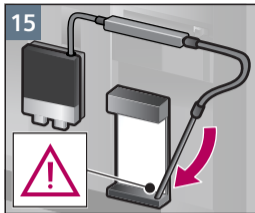

清洁
奶泡系统
Clean
milk system

清洁
萃取单元
Clean
brewing unit

检修程序
除钙清洁
Service Program
calc'nClean

检修程序
除钙清洁
Service Program
calc'nClean

检修程序
除垢
Service Program
Descal

检修程序
除垢
Service Program
Descale

检修程序
清洁
Service Program
Clean

检修程序
清洁奶泡系统
Service Program
Rinse milk system

约 1 分钟
approx. 1 min.

Notizen

Notes

A large, empty rectangular box with a thin black border, occupying the right two-thirds of the page. It is intended for taking notes.