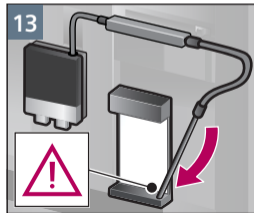

清洁
奶泡系统
Clean
milk system

清洁
萃取单元
Clean
brewing unit

检修程序
除钙清洁
Service Program
calc'nClean

检修程序
除钙清洁
Service Program
calc'nClean

检修程序
除垢
Service Program
Descal

检修程序
除垢
Service Program
Descale

检修程序
清洁
Service Program
Clean

检修程序
清洁奶泡系统
Service Program
Rinse milk system

约 1 分钟
approx. 1 min.

Notizen

Notes

A large, empty rectangular box with a thin black border, occupying the right two-thirds of the page. It is intended for taking notes.