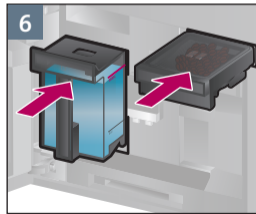

SIEMENS

请仔细阅读说明手册中的安全信息。
Please read the safety information in the instruction manual carefully.

快速参考指南存放架
Storage compartment for quick reference guide

制备实例
拿铁玛琪朵
Sample Preparation
Latte Macchiato

制备实例
拿铁玛琪朵
Sample Preparation
Latte Macchiato

检修程序
清洁奶泡系统
Service Program
Rinse milk system

约 1 分钟
approx. 1 min.

Notizen

Notes

A large, empty rectangular box with a thin black border, occupying the right two-thirds of the page. It is intended for taking notes.