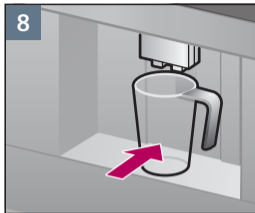

检修程序
清洁奶泡系统
Service Program
Rinse milk system

约 1 分钟
approx. 1 min.

Notizen

Notes

A large, empty rectangular box with a thin black border, occupying the right two-thirds of the page. It is intended for taking notes.