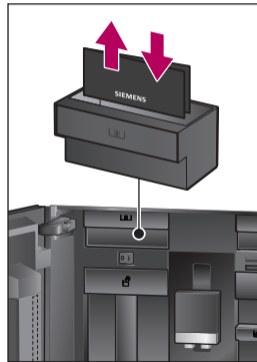

SIEMENS

请仔细阅读说明手册中的安全信息。
Please read the safety information in the instruction manual carefully.

快速参考指南存放架
Storage compartment for quick reference guide

制备实例
拿铁玛琪朵
Sample Preparation
Latte Macchiato

制备实例
拿铁玛琪朵
Sample Preparation
Latte Macchiato

检修程序
清洁奶泡系统
Service Program
Rinse milk system

约 1 分钟
approx. 1 min.

Notizen

Notes

A large, empty rectangular box with a thin black border, occupying the right two-thirds of the page. It is intended for taking notes.