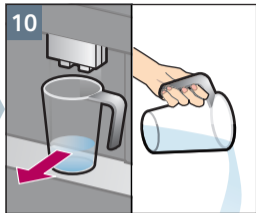

清洁
奶泡系统
Clean
milk system

清洁
萃取单元
Clean
brewing unit

检修程序
除钙清洁
Service Program
calc'nClean

检修程序
除钙清洁
Service Program
calc'nClean

检修程序
除垢
Service Program
Descal

检修程序
除垢
Service Program
Descale

检修程序
清洁
Service Program
Clean

检修程序
清洁奶泡系统
Service Program
Rinse milk system

约 1 分钟
approx. 1 min.

Notizen

Notes

A large, empty rectangular box with a thin black border, occupying the right two-thirds of the page. It is intended for taking notes.