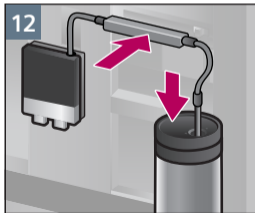

清洁
奶泡系统
Clean
milk system

清洁
萃取单元
Clean
brewing unit

检修程序
除钙清洁
Service Program
calc'nClean

检修程序
除钙清洁
Service Program
calc'nClean

检修程序
除垢
Service Program
Descal

检修程序
除垢
Service Program
Descale

检修程序
清洁
Service Program
Clean

检修程序
清洁奶泡系统
Service Program
Rinse milk system

约 1 分钟
approx. 1 min.

Notizen

Notes

A large, empty rectangular box with a thin black border, occupying the right two-thirds of the page. It is intended for taking notes.