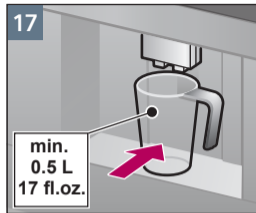

检修程序
除钙清洁
Service Program
calc'nClean