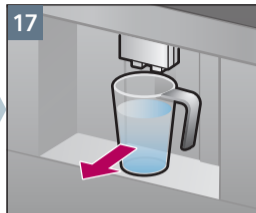

检修程序
除垢
Service Program
Descale