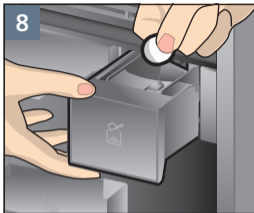

清洁
奶泡系统
Clean
milk system

清洁
萃取单元
Clean
brewing unit

检修程序
除钙清洁
Service Program
calc'nClean

检修程序
除钙清洁
Service Program
calc'nClean

检修程序
除垢
Service Program
Descal

检修程序
除垢
Service Program
Descale

检修程序
清洁
Service Program
Clean

检修程序
清洁奶泡系统
Service Program
Rinse milk system

约 1 分钟
approx. 1 min.

Notizen

Notes

A large, empty rectangular box with a thin black border, occupying the right two-thirds of the page. It is intended for taking notes.