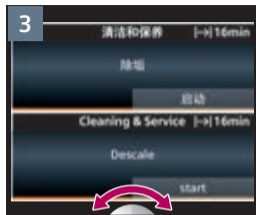

检修程序
除垢
Service Program
Descal