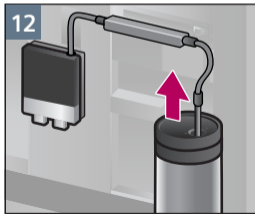

制备实例  
拿铁玛琪朵  
Sample Preparation  
Latte Macchiato

清洁  
奶泡系统  
Clean  
milk system

清洁  
萃取单元  
Clean  
brewing unit

检修程序  
除钙清洁  
Service Program  
calc'nClean

检修程序  
除钙清洁  
Service Program  
calc'nClean

检修程序  
除垢  
Service Program  
Descal

检修程序  
除垢  
Service Program  
Descale

检修程序  
清洁  
Service Program  
Clean

检修程序  
清洁奶泡系统  
Service Program  
Rinse milk system

Notizen

Notes

A large, empty rectangular box with a thin black border, occupying the right two-thirds of the page. It is intended for taking notes.