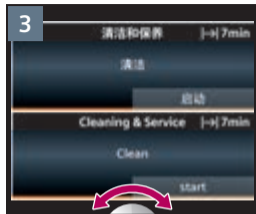

检修程序  
除垢  
Service Program  
Descal

检修程序  
除垢  
Service Program  
Descale

检修程序  
清洁  
Service Program  
Clean

检修程序  
清洁奶泡系统  
Service Program  
Rinse milk system

Notizen

Notes

A large, empty rectangular box with a thin black border, occupying the right two-thirds of the page. It is intended for taking notes.