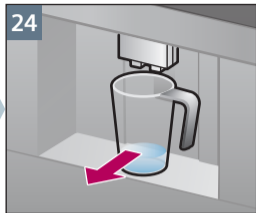

制备实例  
拿铁玛琪朵  
Sample Preparation  
Latte Macchiato

清洁  
奶泡系统  
Clean  
milk system

清洁  
萃取单元  
Clean  
brewing unit

检修程序  
除钙清洁  
Service Program  
calc'nClean

检修程序  
除钙清洁  
Service Program  
calc'nClean

检修程序  
除垢  
Service Program  
Descal

检修程序  
除垢  
Service Program  
Descale

检修程序  
清洁  
Service Program  
Clean

检修程序  
清洁奶泡系统  
Service Program  
Rinse milk system

Notizen

Notes

A large, empty rectangular box with a thin black border, occupying the right two-thirds of the page. It is intended for taking notes.