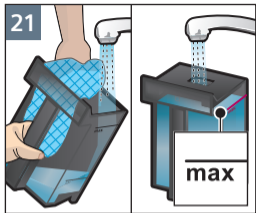

制备实例  
拿铁玛琪朵  
Sample Preparation  
Latte Macchiato

清洁  
奶泡系统  
Clean  
milk system

清洁  
萃取单元  
Clean  
brewing unit

检修程序  
除钙清洁  
Service Program  
calc'nClean

检修程序  
除钙清洁  
Service Program  
calc'nClean

检修程序  
除垢  
Service Program  
Descal

检修程序  
除垢  
Service Program  
Descale

检修程序  
清洁  
Service Program  
Clean

检修程序  
清洁奶泡系统  
Service Program  
Rinse milk system

Notizen

Notes

A large, empty rectangular box with a thin black border, occupying the right two-thirds of the page. It is intended for taking notes.