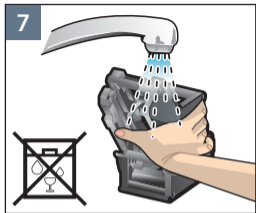

制备实例  
拿铁玛琪朵  
Sample Preparation  
Latte Macchiato

清洁  
奶泡系统  
Clean  
milk system

清洁  
萃取单元  
Clean  
brewing unit

检修程序  
除钙清洁  
Service Program  
calc'nClean

检修程序  
除钙清洁  
Service Program  
calc'nClean

检修程序  
除垢  
Service Program  
Descal

检修程序  
除垢  
Service Program  
Descale

检修程序  
清洁  
Service Program  
Clean

检修程序  
清洁奶泡系统  
Service Program  
Rinse milk system

Notizen

Notes

A large, empty rectangular box with a thin black border, occupying the right two-thirds of the page. It is intended for taking notes.