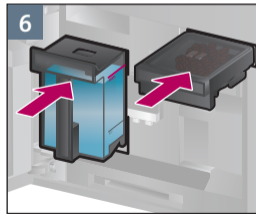

**SIEMENS**

请仔细阅读说明手册中的安全信息。

Please read the safety information in the instruction manual carefully.

快速参考指南存放架  
Storage compartment for quick reference guide

制备实例  
拿铁玛琪朵  
Sample Preparation  
Latte Macchiato

制备实例  
拿铁玛琪朵  
Sample Preparation  
Latte Macchiato

清洁  
奶泡系统  
Clean  
milk system

清洁  
萃取单元  
Clean  
brewing unit

检修程序  
除钙清洁  
Service Program  
calc'nClean

检修程序  
除钙清洁  
Service Program  
calc'nClean

检修程序  
除垢  
Service Program  
Descal

检修程序  
除垢  
Service Program  
Descale

检修程序  
清洁  
Service Program  
Clean

检修程序  
清洁奶泡系统  
Service Program  
Rinse milk system

Notizen

Notes

A large, empty rectangular box with a thin black border, occupying the right two-thirds of the page. It is intended for taking notes.