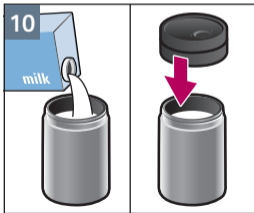

**SIEMENS**

请仔细阅读说明手册中的安全信息。

Please read the safety information in the instruction manual carefully.

快速参考指南存放架  
Storage compartment for quick reference guide

制备实例  
拿铁玛琪朵  
Sample Preparation  
Latte Macchiato

制备实例  
拿铁玛琪朵  
Sample Preparation  
Latte Macchiato

清洁  
奶泡系统  
Clean  
milk system

清洁  
萃取单元  
Clean  
brewing unit

检修程序  
除钙清洁  
Service Program  
calc'nClean

检修程序  
除钙清洁  
Service Program  
calc'nClean

检修程序  
除垢  
Service Program  
Descal

检修程序  
除垢  
Service Program  
Descale

检修程序  
清洁  
Service Program  
Clean

检修程序  
清洁奶泡系统  
Service Program  
Rinse milk system

Notizen

Notes

A large, empty rectangular box with a thin black border, occupying the right two-thirds of the page. It is intended for taking notes.