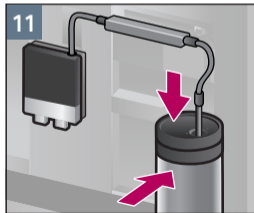

**SIEMENS**

请仔细阅读说明手册中的安全信息。

Please read the safety information in the instruction manual carefully.

快速参考指南存放架  
Storage compartment for quick reference guide

制备实例  
拿铁玛琪朵  
Sample Preparation  
Latte Macchiato

制备实例  
拿铁玛琪朵  
Sample Preparation  
Latte Macchiato

清洁  
奶泡系统  
Clean  
milk system

清洁  
萃取单元  
Clean  
brewing unit

检修程序  
除钙清洁  
Service Program  
calc'nClean

检修程序  
除钙清洁  
Service Program  
calc'nClean

检修程序  
除垢  
Service Program  
Descal

检修程序  
除垢  
Service Program  
Descale

检修程序  
清洁  
Service Program  
Clean

检修程序  
清洁奶泡系统  
Service Program  
Rinse milk system

Notizen

Notes

A large, empty rectangular box with a thin black border, occupying the right two-thirds of the page. It is intended for taking notes.