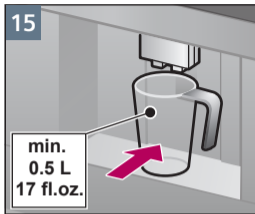

制备实例  
拿铁玛琪朵  
Sample Preparation  
Latte Macchiato

清洁  
奶泡系统  
Clean  
milk system

清洁  
萃取单元  
Clean  
brewing unit

检修程序  
除钙清洁  
Service Program  
calc'nClean

检修程序  
除钙清洁  
Service Program  
calc'nClean

检修程序  
除垢  
Service Program  
Descal

检修程序  
除垢  
Service Program  
Descale

检修程序  
清洁  
Service Program  
Clean

检修程序  
清洁奶泡系统  
Service Program  
Rinse milk system

Notizen

Notes

A large, empty rectangular box with a thin black border, occupying the right two-thirds of the page. It is intended for taking notes.