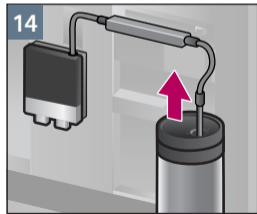

制备实例  
拿铁玛琪朵  
Sample Preparation  
Latte Macchiato

清洁  
奶泡系统  
Clean  
milk system

清洁  
萃取单元  
Clean  
brewing unit

检修程序  
除钙清洁  
Service Program  
calc'nClean

检修程序  
除钙清洁  
Service Program  
calc'nClean

检修程序  
除垢  
Service Program  
Descal

检修程序  
除垢  
Service Program  
Descale

检修程序  
清洁  
Service Program  
Clean

检修程序  
清洁奶泡系统  
Service Program  
Rinse milk system

Notizen

Notes

A large, empty rectangular box with a thin black border, occupying the right two-thirds of the page. It is intended for taking notes.