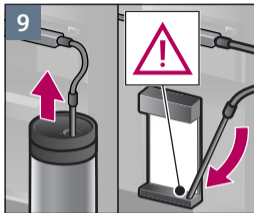

检修程序  
除垢  
Service Program  
Descal

检修程序  
除垢  
Service Program  
Descale

检修程序  
清洁  
Service Program  
Clean

检修程序  
清洁奶泡系统  
Service Program  
Rinse milk system

Notizen

Notes

A large, empty rectangular box with a thin black border, occupying the right two-thirds of the page. It is intended for taking notes.