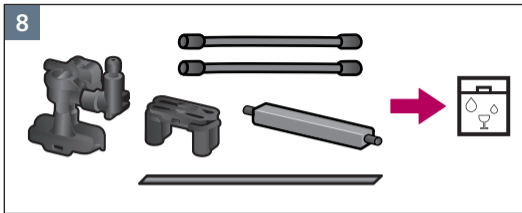

**SIEMENS**

请仔细阅读说明手册中的安全信息。

Please read the safety information in the instruction manual carefully.

快速参考指南存放架  
Storage compartment for quick reference guide

制备实例  
拿铁玛琪朵  
Sample Preparation  
Latte Macchiato

制备实例  
拿铁玛琪朵  
Sample Preparation  
Latte Macchiato

清洁  
奶泡系统  
Clean  
milk system

清洁  
萃取单元  
Clean  
brewing unit

检修程序  
除钙清洁  
Service Program  
calc'nClean

检修程序  
除钙清洁  
Service Program  
calc'nClean

检修程序  
除垢  
Service Program  
Descal

检修程序  
除垢  
Service Program  
Descale

检修程序  
清洁  
Service Program  
Clean

检修程序  
清洁奶泡系统  
Service Program  
Rinse milk system

Notizen

Notes

A large, empty rectangular box with a thin black border, occupying the right two-thirds of the page. It is intended for taking notes.