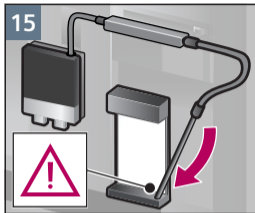

制备实例  
拿铁玛琪朵  
Sample Preparation  
Latte Macchiato

清洁  
奶泡系统  
Clean  
milk system

清洁  
萃取单元  
Clean  
brewing unit

检修程序  
除钙清洁  
Service Program  
calc'nClean

检修程序  
除钙清洁  
Service Program  
calc'nClean

检修程序  
除垢  
Service Program  
Descal

检修程序  
除垢  
Service Program  
Descale

检修程序  
清洁  
Service Program  
Clean

检修程序  
清洁奶泡系统  
Service Program  
Rinse milk system

Notizen

Notes

A large, empty rectangular box with a thin black border, occupying the right two-thirds of the page. It is intended for taking notes.