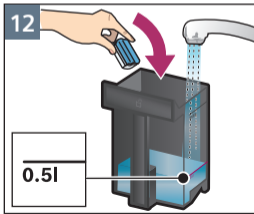

制备实例  
拿铁玛琪朵  
Sample Preparation  
Latte Macchiato

清洁  
奶泡系统  
Clean  
milk system

清洁  
萃取单元  
Clean  
brewing unit

检修程序  
除钙清洁  
Service Program  
calc'nClean

检修程序  
除钙清洁  
Service Program  
calc'nClean

检修程序  
除垢  
Service Program  
Descal

检修程序  
除垢  
Service Program  
Descale

检修程序  
清洁  
Service Program  
Clean

检修程序  
清洁奶泡系统  
Service Program  
Rinse milk system

Notizen

Notes

A large, empty rectangular box with a thin black border, occupying the right two-thirds of the page. It is intended for taking notes.