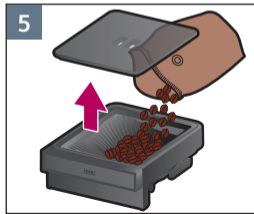

**SIEMENS**

请仔细阅读说明手册中的安全信息。

Please read the safety information in the instruction manual carefully.

快速参考指南存放架  
Storage compartment for quick reference guide

制备实例  
拿铁玛琪朵  
Sample Preparation  
Latte Macchiato

制备实例  
拿铁玛琪朵  
Sample Preparation  
Latte Macchiato

清洁  
奶泡系统  
Clean  
milk system

清洁  
萃取单元  
Clean  
brewing unit

检修程序  
除钙清洁  
Service Program  
calc'nClean

检修程序  
除钙清洁  
Service Program  
calc'nClean

检修程序  
除垢  
Service Program  
Descal

检修程序  
除垢  
Service Program  
Descale

检修程序  
清洁  
Service Program  
Clean

检修程序  
清洁奶泡系统  
Service Program  
Rinse milk system

Notizen

Notes

A large, empty rectangular box with a thin black border, occupying the right two-thirds of the page. It is intended for taking notes.