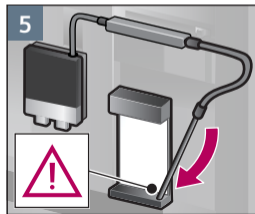

检修程序  
除垢  
Service Program  
Descal

检修程序  
除垢  
Service Program  
Descale

检修程序  
清洁  
Service Program  
Clean

检修程序  
清洁奶泡系统  
Service Program  
Rinse milk system

Notizen

Notes

A large, empty rectangular box with a thin black border, occupying the right two-thirds of the page. It is intended for taking notes.