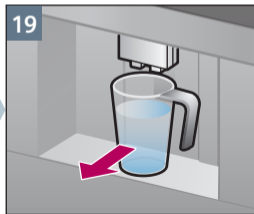

制备实例  
拿铁玛琪朵  
Sample Preparation  
Latte Macchiato

清洁  
奶泡系统  
Clean  
milk system

清洁  
萃取单元  
Clean  
brewing unit

检修程序  
除钙清洁  
Service Program  
calc'nClean

检修程序  
除钙清洁  
Service Program  
calc'nClean

检修程序  
除垢  
Service Program  
Descal

检修程序  
除垢  
Service Program  
Descale

检修程序  
清洁  
Service Program  
Clean

检修程序  
清洁奶泡系统  
Service Program  
Rinse milk system

Notizen

Notes

A large, empty rectangular box with a thin black border, occupying the right two-thirds of the page. It is intended for taking notes.