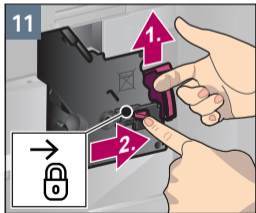

制备实例  
拿铁玛琪朵  
Sample Preparation  
Latte Macchiato

清洁  
奶泡系统  
Clean  
milk system

清洁  
萃取单元  
Clean  
brewing unit

检修程序  
除钙清洁  
Service Program  
calc'nClean

检修程序  
除钙清洁  
Service Program  
calc'nClean

检修程序  
除垢  
Service Program  
Descal

检修程序  
除垢  
Service Program  
Descale

检修程序  
清洁  
Service Program  
Clean

检修程序  
清洁奶泡系统  
Service Program  
Rinse milk system

Notizen

Notes

A large, empty rectangular box with a thin black border, occupying the right two-thirds of the page. It is intended for taking notes.