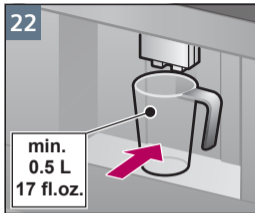

制备实例  
拿铁玛琪朵  
Sample Preparation  
Latte Macchiato

清洁  
奶泡系统  
Clean  
milk system

清洁  
萃取单元  
Clean  
brewing unit

检修程序  
除钙清洁  
Service Program  
calc'nClean

检修程序  
除钙清洁  
Service Program  
calc'nClean

检修程序  
除垢  
Service Program  
Descal

检修程序  
除垢  
Service Program  
Descale

检修程序  
清洁  
Service Program  
Clean

检修程序  
清洁奶泡系统  
Service Program  
Rinse milk system

Notizen

Notes

A large, empty rectangular box with a thin black border, occupying the right two-thirds of the page. It is intended for taking notes.