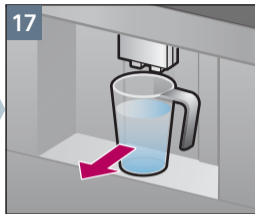

制备实例  
拿铁玛琪朵  
Sample Preparation  
Latte Macchiato

清洁  
奶泡系统  
Clean  
milk system

清洁  
萃取单元  
Clean  
brewing unit

检修程序  
除钙清洁  
Service Program  
calc'nClean

检修程序  
除钙清洁  
Service Program  
calc'nClean

检修程序  
除垢  
Service Program  
Descal

检修程序  
除垢  
Service Program  
Descale

检修程序  
清洁  
Service Program  
Clean

检修程序  
清洁奶泡系统  
Service Program  
Rinse milk system

Notizen

Notes

A large, empty rectangular box with a thin black border, occupying the right two-thirds of the page. It is intended for taking notes.