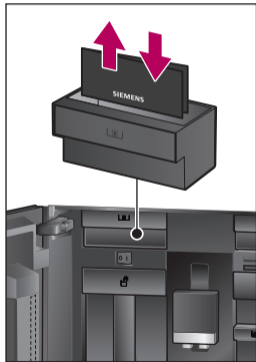

**SIEMENS**

请仔细阅读说明手册中的安全信息。

Please read the safety information in the instruction manual carefully.

快速参考指南存放架  
Storage compartment for quick reference guide

制备实例  
拿铁玛琪朵  
Sample Preparation  
Latte Macchiato

检修程序  
除垢  
Service Program  
Descal

检修程序  
除垢  
Service Program  
Descale

检修程序  
清洁  
Service Program  
Clean

检修程序  
清洁奶泡系统  
Service Program  
Rinse milk system

Notizen

Notes

A large, empty rectangular box with a thin black border, occupying the right two-thirds of the page. It is intended for taking notes.