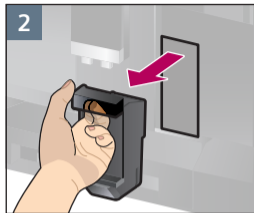

制备实例  
拿铁玛琪朵  
Sample Preparation  
Latte Macchiato

清洁  
奶泡系统  
Clean  
milk system

清洁  
萃取单元  
Clean  
brewing unit

检修程序  
除钙清洁  
Service Program  
calc'nClean

检修程序  
除钙清洁  
Service Program  
calc'nClean

检修程序  
除垢  
Service Program  
Descal

检修程序  
除垢  
Service Program  
Descale

检修程序  
清洁  
Service Program  
Clean

检修程序  
清洁奶泡系统  
Service Program  
Rinse milk system

Notizen

Notes

A large, empty rectangular box with a thin black border, occupying the right two-thirds of the page. It is intended for taking notes.