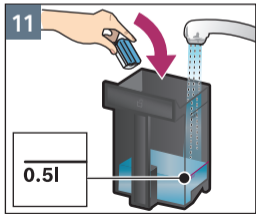

制备实例  
拿铁玛琪朵  
Sample Preparation  
Latte Macchiato

清洁  
奶泡系统  
Clean  
milk system

清洁  
萃取单元  
Clean  
brewing unit

检修程序  
除钙清洁  
Service Program  
calc'nClean

检修程序  
除钙清洁  
Service Program  
calc'nClean

检修程序  
除垢  
Service Program  
Descal

检修程序  
除垢  
Service Program  
Descale

检修程序  
清洁  
Service Program  
Clean

检修程序  
清洁奶泡系统  
Service Program  
Rinse milk system

Notizen

Notes

A large, empty rectangular box with a thin black border, occupying the right two-thirds of the page. It is intended for taking notes.