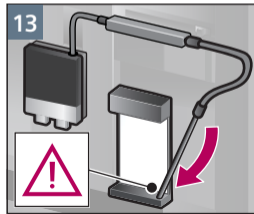

制备实例  
拿铁玛琪朵  
Sample Preparation  
Latte Macchiato

清洁  
奶泡系统  
Clean  
milk system

清洁  
萃取单元  
Clean  
brewing unit

检修程序  
除钙清洁  
Service Program  
calc'nClean

检修程序  
除钙清洁  
Service Program  
calc'nClean

检修程序  
除垢  
Service Program  
Descal

检修程序  
除垢  
Service Program  
Descale

检修程序  
清洁  
Service Program  
Clean

检修程序  
清洁奶泡系统  
Service Program  
Rinse milk system

Notizen

Notes

A large, empty rectangular box with a thin black border, occupying the right two-thirds of the page. It is intended for taking notes.