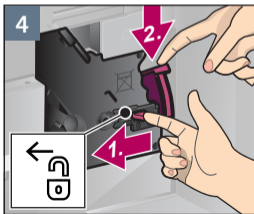

制备实例  
拿铁玛琪朵  
Sample Preparation  
Latte Macchiato

清洁  
奶泡系统  
Clean  
milk system

清洁  
萃取单元  
Clean  
brewing unit

检修程序  
除钙清洁  
Service Program  
calc'nClean

检修程序  
除钙清洁  
Service Program  
calc'nClean

检修程序  
除垢  
Service Program  
Descal

检修程序  
除垢  
Service Program  
Descale

检修程序  
清洁  
Service Program  
Clean

检修程序  
清洁奶泡系统  
Service Program  
Rinse milk system

Notizen

Notes

A large, empty rectangular box with a thin black border, occupying the right two-thirds of the page. It is intended for taking notes.