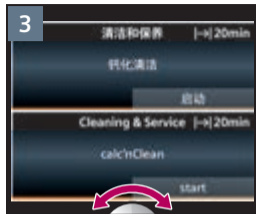

制备实例  
拿铁玛琪朵  
Sample Preparation  
Latte Macchiato

清洁  
奶泡系统  
Clean  
milk system

清洁  
萃取单元  
Clean  
brewing unit

检修程序  
除钙清洁  
Service Program  
calc'nClean

检修程序  
除钙清洁  
Service Program  
calc'nClean

检修程序  
除垢  
Service Program  
Descal

检修程序  
除垢  
Service Program  
Descale

检修程序  
清洁  
Service Program  
Clean

检修程序  
清洁奶泡系统  
Service Program  
Rinse milk system

Notizen

Notes

A large, empty rectangular box with a thin black border, occupying the right two-thirds of the page. It is intended for taking notes.