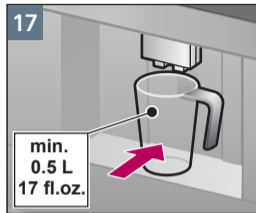

制备实例  
拿铁玛琪朵  
Sample Preparation  
Latte Macchiato

清洁  
奶泡系统  
Clean  
milk system

清洁  
萃取单元  
Clean  
brewing unit

检修程序  
除钙清洁  
Service Program  
calc'nClean

检修程序  
除钙清洁  
Service Program  
calc'nClean

检修程序  
除垢  
Service Program  
Descal

检修程序  
除垢  
Service Program  
Descale

检修程序  
清洁  
Service Program  
Clean

检修程序  
清洁奶泡系统  
Service Program  
Rinse milk system

Notizen

Notes

A large, empty rectangular box with a thin black border, occupying the right two-thirds of the page. It is intended for taking notes.