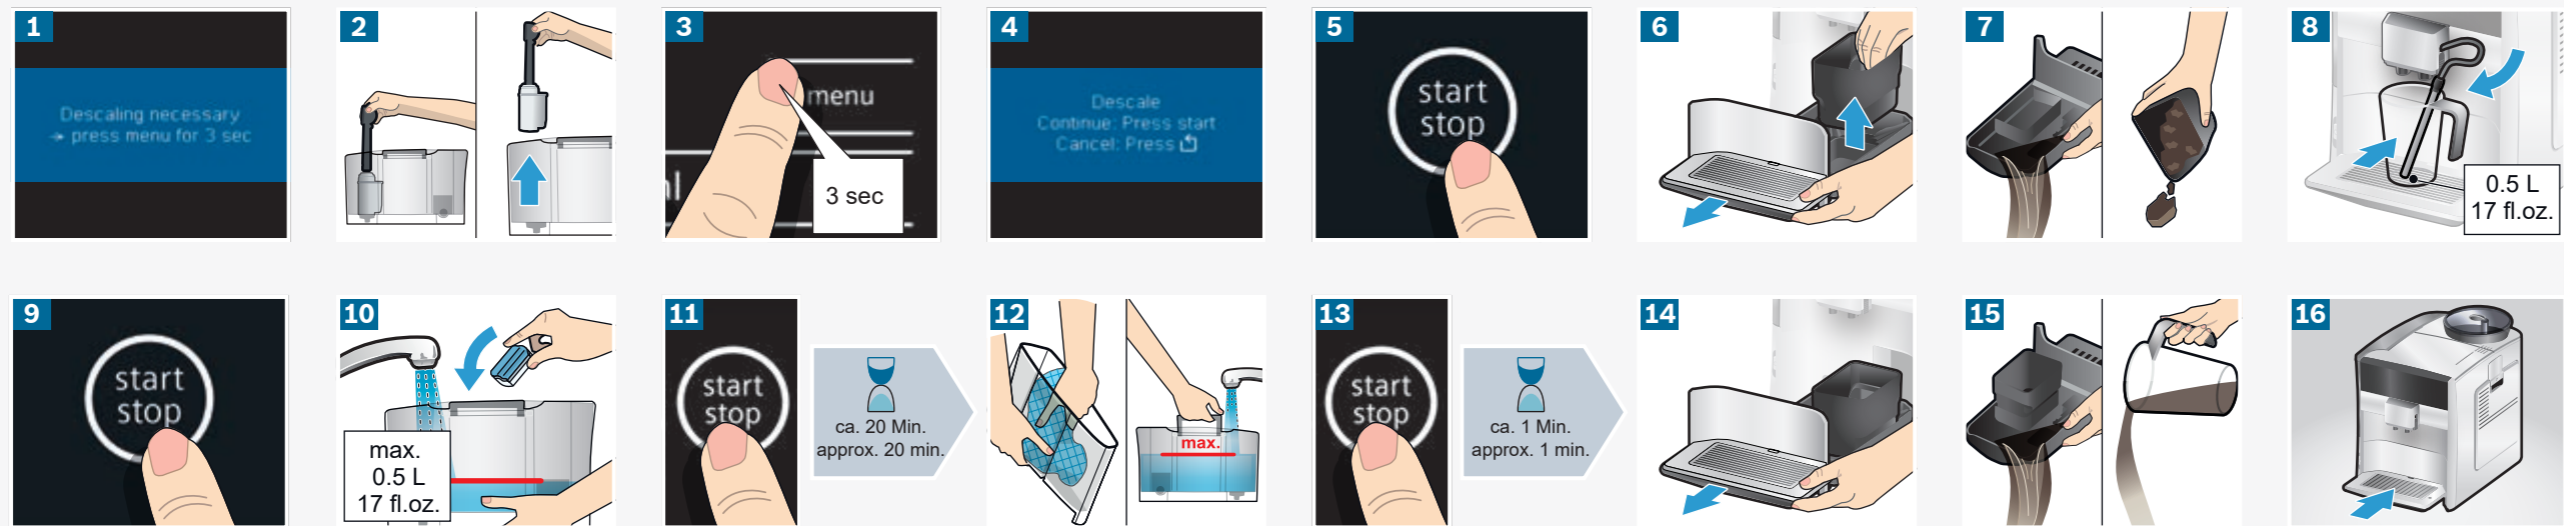

Service Program
Descale