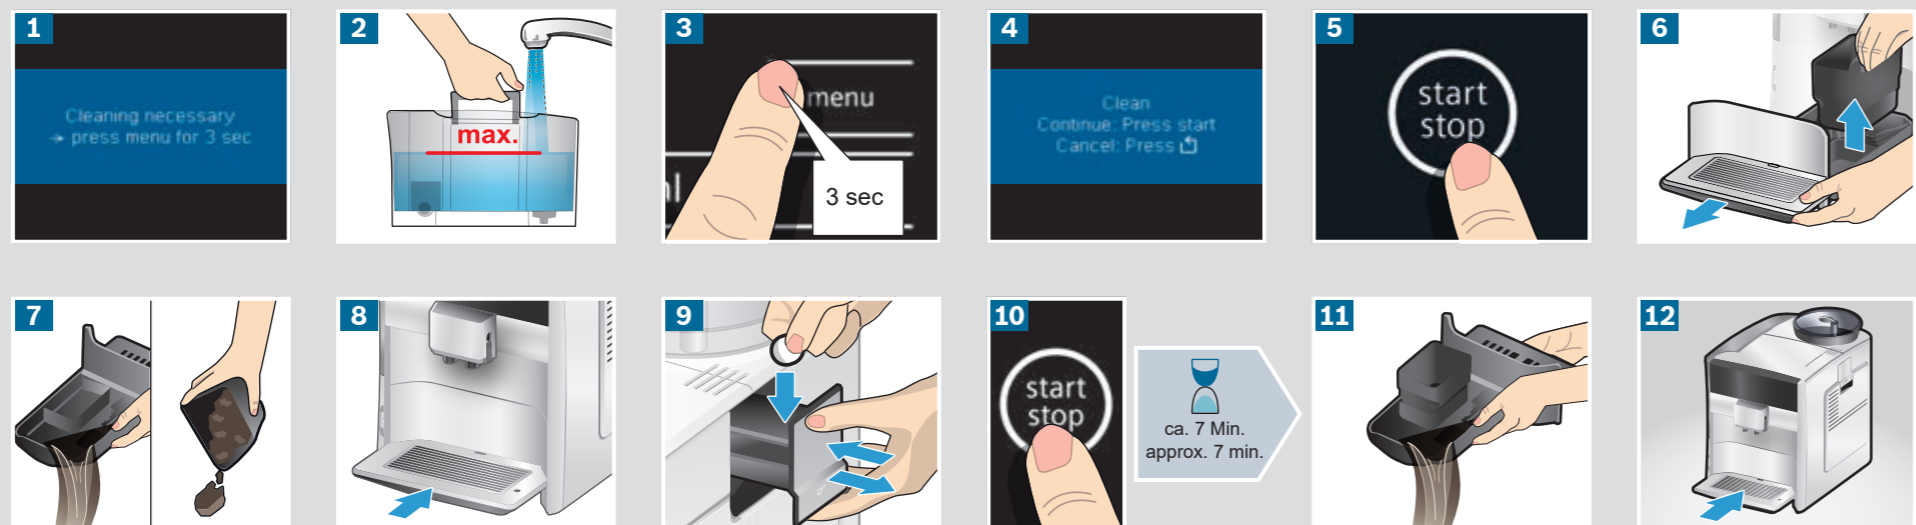

Before using the appliance, always read the instruction manual!

Storage compartment for quick reference guide

Service Program
calc'nClean

Service Program
Descale

Service Program
Clean

Robert Bosch Hausgeräte GmbH
Carl-Wery-Straße 34
81739 München
GERMANY
www.bosch-home.com