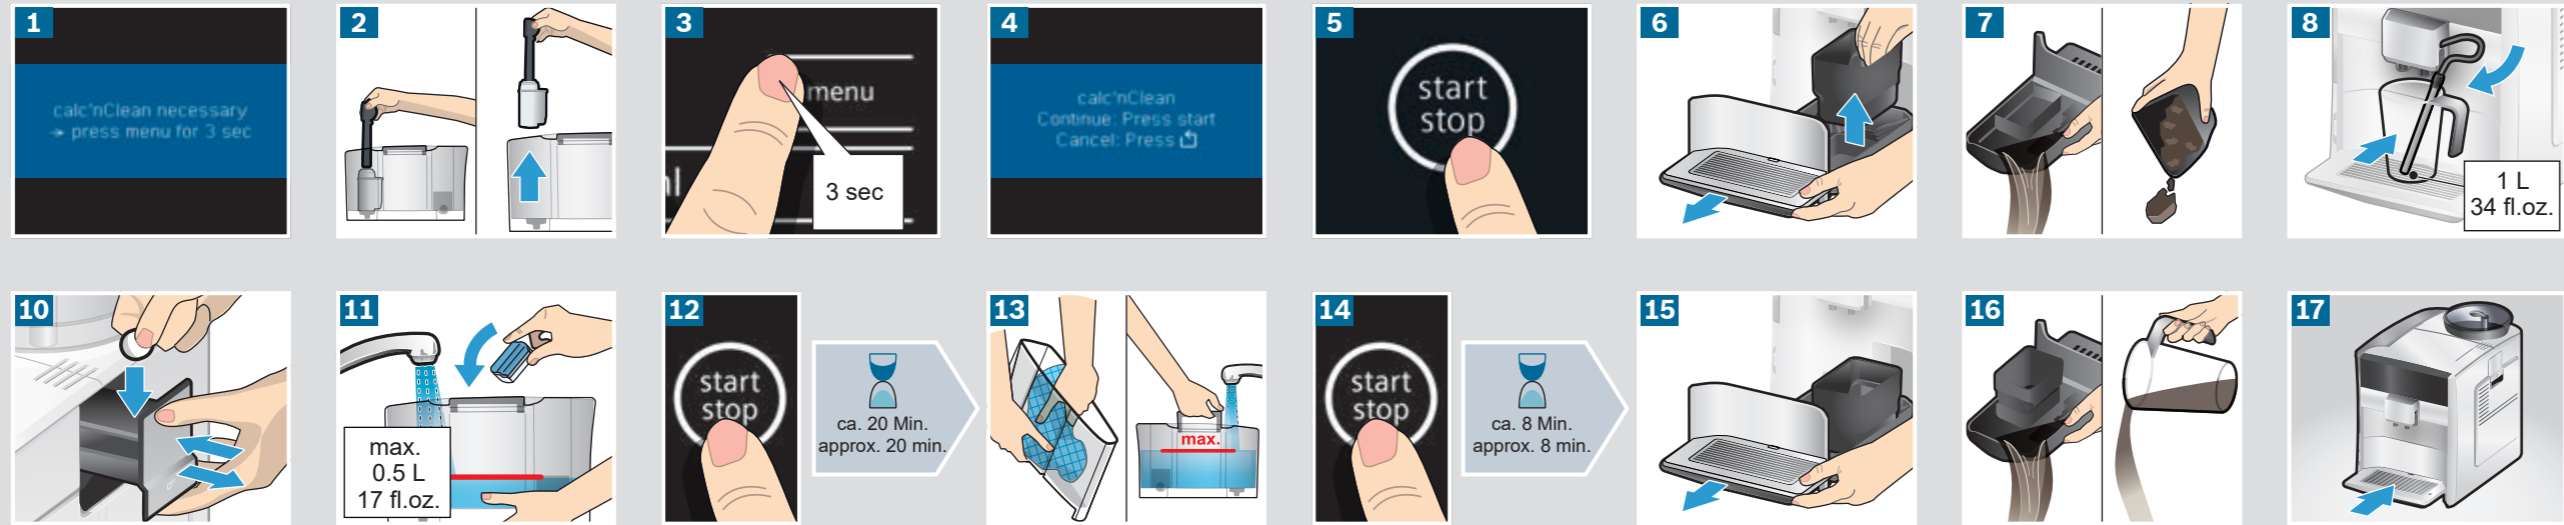

Service Program
calc'nClean