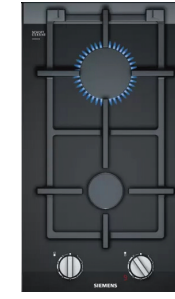

ER3A6BD70I

Rs. 1,05,990

- 30cm
- Black Ceramic glass hob with 2 burners
- stepFlame technology
- Flame Failure Device
- 2 burners
- Appliance Dimensions (HxWxD): 4.5cm x 30.2cm x 52cm
- Required cut-out size (HxWxD): 4.5cm x 27cm x 49-50cm