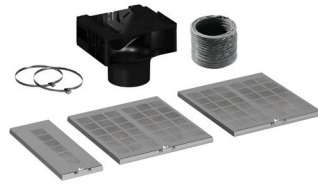

LZ11BKS11
Rs. 100,000
 Long-life recirculation kit
 For models
 LC91KLT60, LC91KLT65

LZ16HKG13
Rs. 5,500
 Odour filter
 For models
 LC97KPJ611

LZ12365
Rs. 31,500
 Chimney extension, 1500mm,
 Stainless steel
 For models
 LC91BUV50I, LC97BCP50I,
 LC97BIP50I