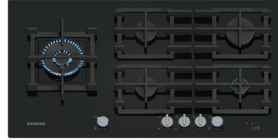

Intelligent hood automatic: intelligently connected for ultimate control.

The hood adjusts its fan level to match the size of the flames.

cookConnect system: control your hood from your hob.

Adjust the power and lighting on the hob or via Siemens Home Appliances app.

Illuminated & Detachable knobs: turn convenience all the way up.

Clean quickly and easily with no hard-to-reach areas.

stepFlame-technology: No more guessing, say hello to precision.

Nine precise flame levels for accurate heat control-cook with confidence and creativity.

New Launching soon

**ER9A6SH40I**

Rs. 1,70,000

- 90cm • Black Tempered glass with 5 burners
- Dual wok burner: Go from simmer to stir-fry on one burner • stepFlame technology
- cookConnect: Control your hood from your hob
- Intelligent hood automatic: Intelligently connected for your convenience
- Detachable and illuminated metallic sword knobs • Digital display: keeps you informed about the chosen power level at a glance
- Touch display: Control with the touch of a finger
- Cast iron pan supports • Flame Failure Device
- Appliance Dimensions (HxWxD): 4.5cm x 91.5cm x 52cm
- Required cut-out size (HxWxD): 4.5cm x 85cm x 49-50cm