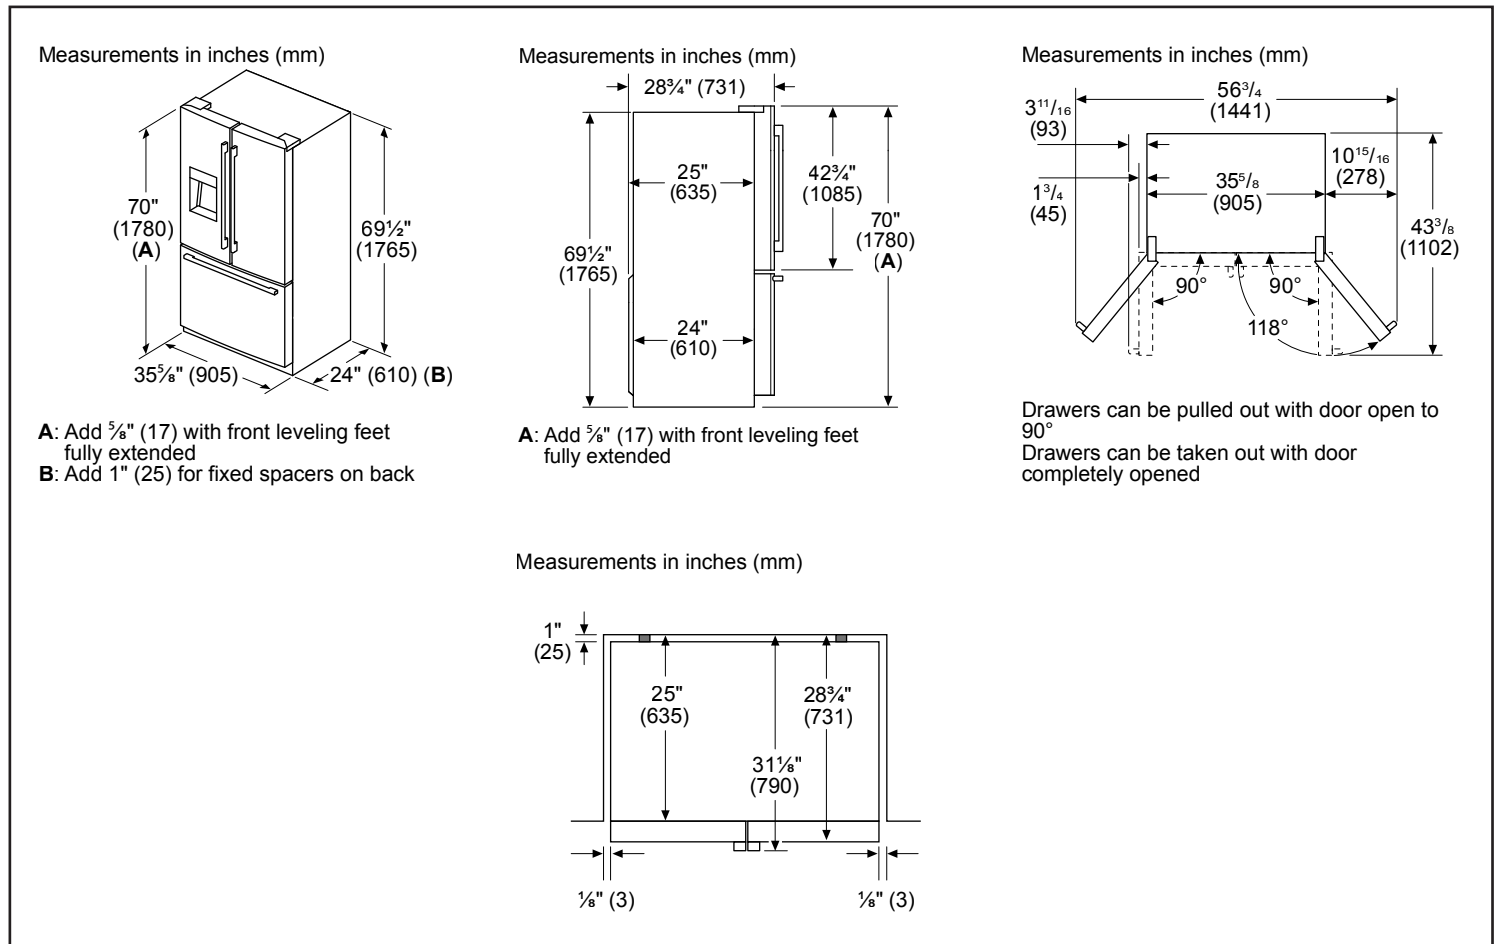

36" Counter-Depth 3-Door Refrigerator

500 Series – Stainless Steel B36CD52SNS

Installation Details

Accessories: To purchase Bosch accessories, cleaners & parts please visit www.bosch-home.com/us/store or call 1-800-944-2904 (Mon to Fri 5 am to 6 pm PST, Sat 6 am to 3 pm PST).

Notes: All height, width and depth dimensions are shown in inches. BSH reserves the absolute and unrestricted right to change product materials and specifications, at any time, without notice. Consult the product's installation instructions for final dimensional data and other details prior to making cutout.

Warranties: Please see Use & Care manual or Bosch website for statement of limited warranty.

For more information on our entire line of products, go to www.bosch-home.com/us or call 1-800-944-2904

© BSH Home Appliances Corporation. All rights reserved. Bosch is a registered trademark of Robert Bosch GmbH.