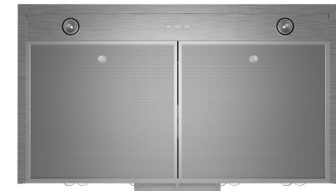

Accessories – Optional

Replacement charcoal filter	HEZVEUD361

Accessories: To purchase Bosch accessories, cleaners & parts please visit www.bosch-home.com/us/store or call 1-800-944-2904 (Mon to Fri 5 am to 6 pm PST, Sat 6 am to 3 pm PST).

Notes: All height, width and depth dimensions are shown in inches. BSH reserves the absolute and unrestricted right to change product materials and specifications, at any time, without notice. Consult the product's installation instructions for final dimensional data and other details prior to making cutout.

Warranties: Please see Use & Care manual or Bosch website for statement of limited warranty.

For more information on our entire line of products, go to www.bosch-home.com/us or call 1-800-944-2904

© BSH Home Appliances Corporation. All rights reserved. Bosch is a registered trademark of Robert Bosch GmbH.