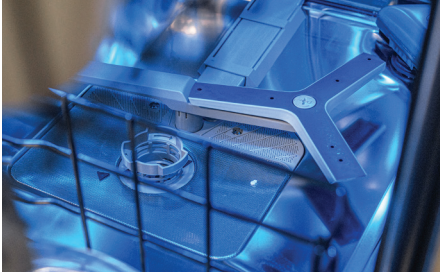

Feature Highlights

ZONE CONTROL SPRAY ARM*

Customize wash settings in the lower rack to clean both the most challenging pieces and delicate glassware.

*Only available on Sapphire® and Star Sapphire® models