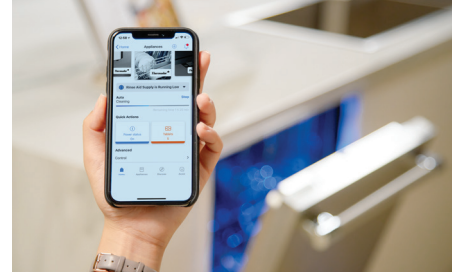

### ZONE CONTROL SPRAY ARM\*

Customize wash settings in the lower rack to clean both the most challenging pieces and delicate glassware.

\*Only available on Sapphire® and Star Sapphire® models

### WIFI-ENABLED

Refine your cleanup routine with complete WiFi control via the Home Connect® App.