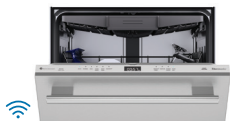

24-inch Emerald® Stainless Steel
DWHD640EFM