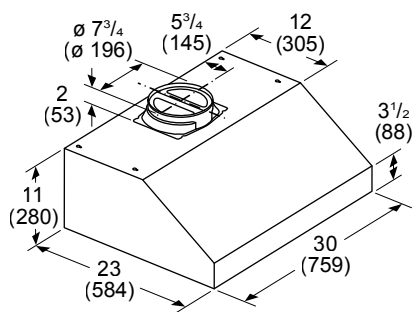

30" Under-Cabinet Wall Hood

800 Series – Stainless Steel DUH80553UC

Installation Details

Exhaust	Duct Size	Pressure (in. H2O)		Power (W)		CFM		Sones	
		High Speed	Working Speed	High Speed	Working Speed	High Speed	Working Speed	High Speed	Working Speed
Vertical – Round	8"	0.1	0.005	387	47.5	640	140	11.5	0.3

Installation Details

Measurements in inches (mm)

Accessories: To purchase Bosch accessories, cleaners & parts please visit www.bosch-home.com/us/store or call 1-800-944-2904 (Mon to Fri 5 am to 6 pm PST, Sat 6 am to 3 pm PST).

Notes: All height, width and depth dimensions are shown in inches. BSH reserves the absolute and unrestricted right to change product materials and specifications, at any time, without notice. Consult the product's installation instructions for final dimensional data and other details prior to making cutout.

Warranties: Please see Use & Care manual or Bosch website for statement of limited warranty.

For more information on our entire line of products, go to www.bosch-home.com/us or call 1-800-944-2904

© BSH Home Appliances Corporation. All rights reserved. Bosch is a registered trademark of Robert Bosch GmbH.