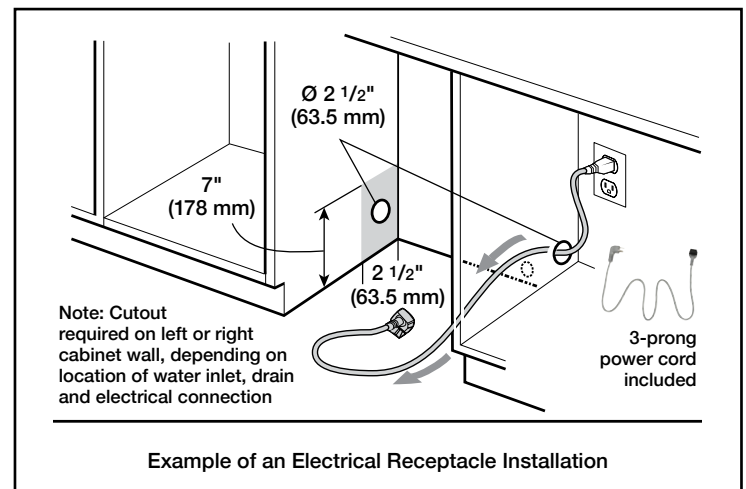

24" Recessed Handle Dishwasher

100 Series – Black SHE41CM6N

Installation Details

Accessories: To purchase Bosch accessories, cleaners & parts please visit www.bosch-home.com/us/store or call 1-800-944-2904 (Mon to Fri 5 am to 6 pm PST, Sat 6 am to 3 pm PST).

Notes: All height, width and depth dimensions are shown in inches. BSH reserves the absolute and unrestricted right to change product materials and specifications, at any time, without notice. Consult the product's installation instructions for final dimensional data and other details prior to making cutout.

Warranties: Please see Use & Care manual or Bosch website for statement of limited warranty.

For more information on our entire line of products, go to www.bosch-home.com/us or call 1-800-944-2904

© BSH Home Appliances Corporation. All rights reserved. Bosch is a registered trademark of Robert Bosch GmbH.