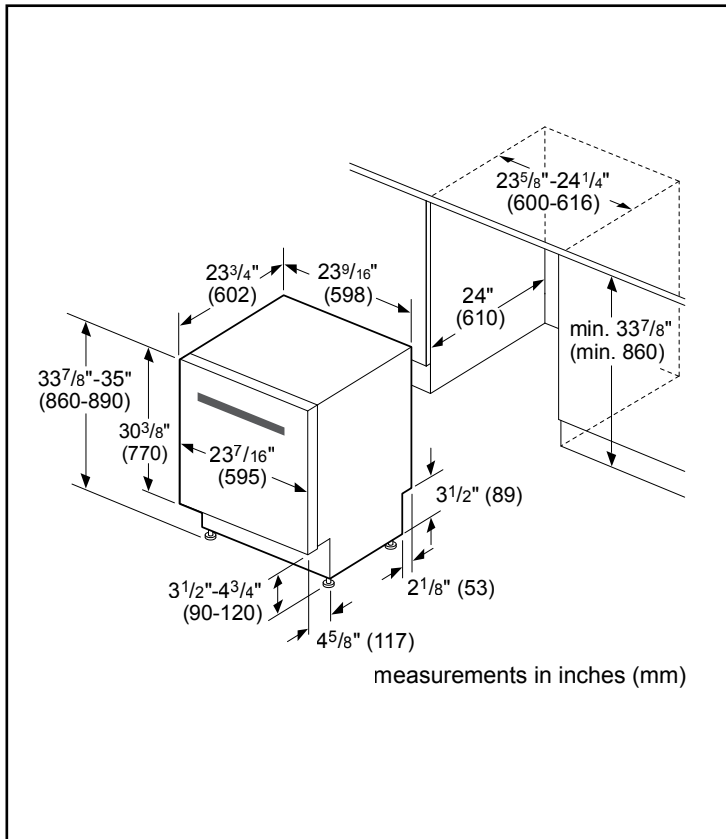

24" Recessed Handle Dishwasher

100 Series – Black SHE41CM6N

Installation Details

Accessories: To purchase Bosch accessories, cleaners & parts please visit www.bosch-home.com/us/store or call 1-800-944-2904 (Mon to Fri 5 am to 6 pm PST, Sat 6 am to 3 pm PST).

Notes: All height, width and depth dimensions are shown in inches. BSH reserves the absolute and unrestricted right to change product materials and specifications, at any time, without notice. Consult the product's installation instructions for final dimensional data and other details prior to making cutout.

Warranties: Please see Use & Care manual or Bosch website for statement of limited warranty.

For more information on our entire line of products, go to www.bosch-home.com/us or call 1-800-944-2904

© BSH Home Appliances Corporation. All rights reserved. Bosch is a registered trademark of Robert Bosch GmbH.