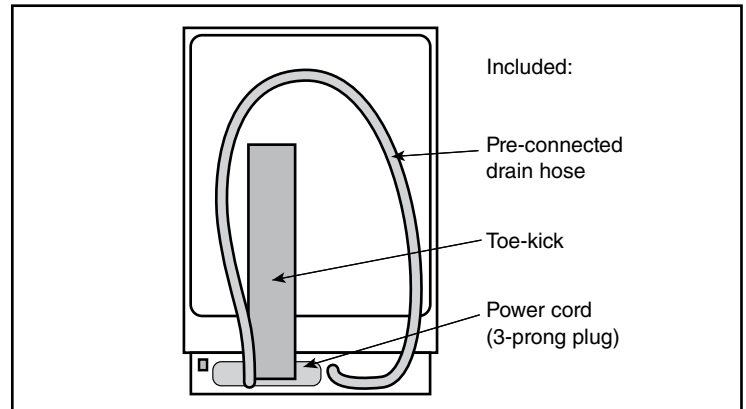

24" Recessed Handle Dishwasher

100 Series – Black SHE41CM6N

Installation Details

Accessories: To purchase Bosch accessories, cleaners & parts please visit www.bosch-home.com/us/store or call 1-800-944-2904 (Mon to Fri 5 am to 6 pm PST, Sat 6 am to 3 pm PST).

Notes: All height, width and depth dimensions are shown in inches. BSH reserves the absolute and unrestricted right to change product materials and specifications, at any time, without notice. Consult the product's installation instructions for final dimensional data and other details prior to making cutout.

Warranties: Please see Use & Care manual or Bosch website for statement of limited warranty.

For more information on our entire line of products, go to www.bosch-home.com/us or call 1-800-944-2904

© BSH Home Appliances Corporation. All rights reserved. Bosch is a registered trademark of Robert Bosch GmbH.