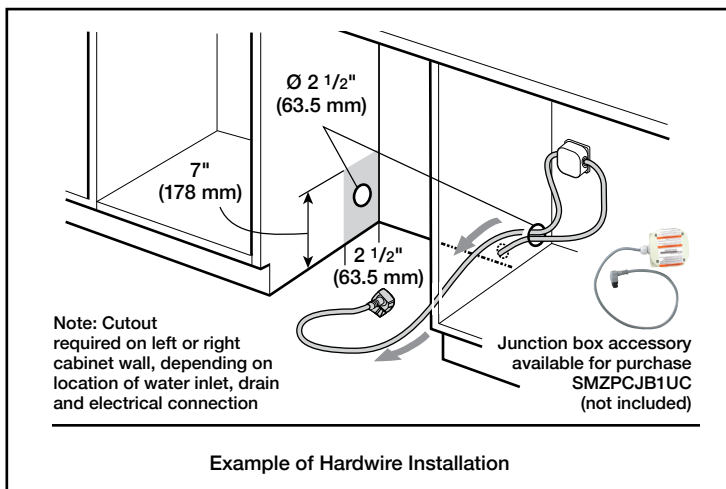

24" Recessed Handle Dishwasher

100 Series – Black SHE41CM6N

Installation Details

Accessories: To purchase Bosch accessories, cleaners & parts please visit www.bosch-home.com/us/store or call 1-800-944-2904 (Mon to Fri 5 am to 6 pm PST, Sat 6 am to 3 pm PST).

Notes: All height, width and depth dimensions are shown in inches. BSH reserves the absolute and unrestricted right to change product materials and specifications, at any time, without notice. Consult the product's installation instructions for final dimensional data and other details prior to making cutout.

Warranties: Please see Use & Care manual or Bosch website for statement of limited warranty.

For more information on our entire line of products, go to www.bosch-home.com/us or call 1-800-944-2904

© BSH Home Appliances Corporation. All rights reserved. Bosch is a registered trademark of Robert Bosch GmbH.