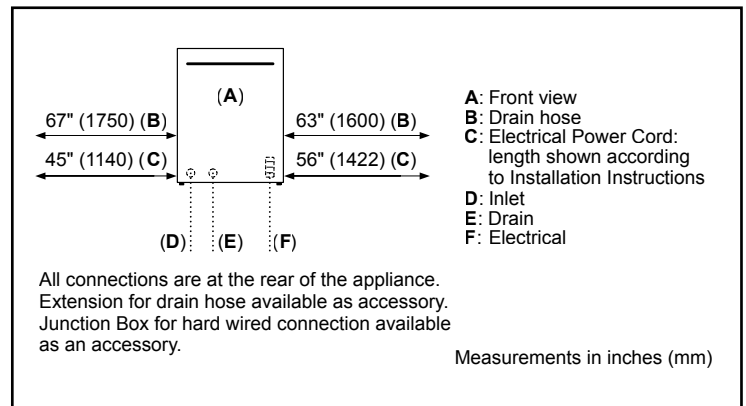

24" Recessed Handle Dishwasher

100 Series – Black SHE41CM6N

Installation Details

Accessories: To purchase Bosch accessories, cleaners & parts please visit www.bosch-home.com/us/store or call 1-800-944-2904 (Mon to Fri 5 am to 6 pm PST, Sat 6 am to 3 pm PST).

Notes: All height, width and depth dimensions are shown in inches. BSH reserves the absolute and unrestricted right to change product materials and specifications, at any time, without notice. Consult the product's installation instructions for final dimensional data and other details prior to making cutout.

Warranties: Please see Use & Care manual or Bosch website for statement of limited warranty.

For more information on our entire line of products, go to www.bosch-home.com/us or call 1-800-944-2904

© BSH Home Appliances Corporation. All rights reserved. Bosch is a registered trademark of Robert Bosch GmbH.