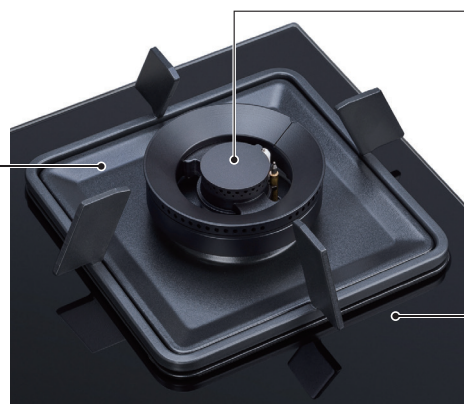

SIEMENS

輕鬆煮食
Cooking

氣體煮食爐 (煤氣) Gas Cooktop (Towngas)

全密封式設計

避免食物及湯汁進入爐具內部

Fully sealed design

Keep out of grease and food deposits

可拆卸爐頭部件

易拆易裝

Removable burner parts

Easily dismantle and install

黑色強化玻璃面板

只需一抹，爐具即回復乾淨，輕鬆簡單。

Black tempered glass panel

Cooktop remain sparkling clean by a simple wipe with a soft cloth.

火力高達5.5千瓦 • 提供您想要的烹調火候