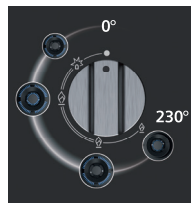

易拆易裝

Removable burner parts

Easily dismantle and install

黑色強化玻璃面板

只需一抹，爐具即回復乾淨，輕鬆簡單。

Black tempered glass panel

Cooktop remain sparkling clean by a simple wipe with a soft cloth.

火力高達5.5千瓦 • 提供您想要的烹調火候

左右爐頭各提供高達5.5千瓦火力，配合旋鈕230°精細調節範圍，內、外環火可獨立控制，火力收放自如。煎、炒、蒸、炸、炖、燉、煮，隨心掌控。

Power up to 5.5kW • fulfill all your culinary needs

Control at your fingertips: With the 230° adjustment range of control knob, each burner provides power up to 5.5kW, with individual control of inner and outer flame. Cook whatever you want: Steaming, frying, poaching, simmering, stewing, etc.