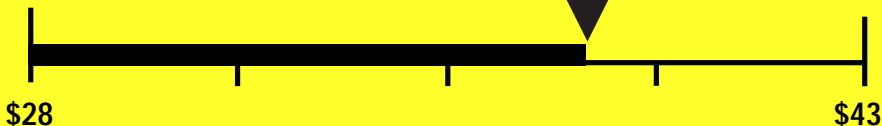

ENERGYGUIDE

Dishwasher
Capacity: Standard

BSH Home Appliances Corporation

Model(s) SHEM63W5** SHSM63W5**

SHS863WD** SHXM63W5**

SHVM63W5** SHXM63WS**

SHV863WD**

Estimated Yearly Energy Cost

(when used with an electric water heater)

\$38

Cost Range of Similar Models

269 kWh

Estimated Yearly Electricity Use

\$30

Estimated Yearly Energy Cost
(when used with a natural gas water heater)

Your cost will depend on your utility rates and use.