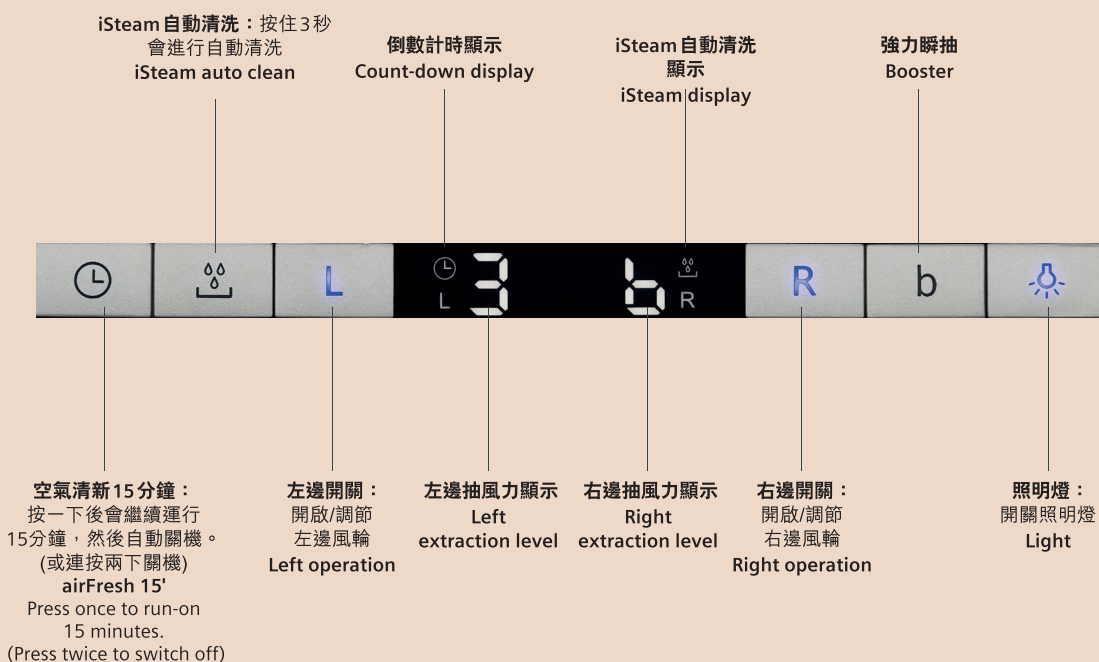

Integrated dualTurbo Drive

A high speed Catch and Throw sequence minimises oil residue. High air capture ensures good ventilation.

智能定時提醒

當機器運作15小時後，iSteam自動清洗鍵會自動亮起提醒用家，輕鬆無憂保持清潔。

Smart reminder

The iSteam button will automatic lit and twinkle after the appliance has been working for 15 hours. Keeping clean without worries.

強力瞬抽

只需一按，排風量瞬間提升至1,200m³/h長達5分鐘，按您的需要把油煙抽走。

Booster

Gives a 5-minute boost to increase ventilation speeds up to 1,200m³/h, refreshing your living space.

歐陸時尚控制面板

面板採用輕觸式設計，時尚之餘亦方便清潔。配合LED照明燈，比傳統燈膽更耐用，更省電環保。

euroStyle Control Panel

The flushed electronic control panel is in keeping with modern times. Energy saving LED lights are longlasting and environmental friendly.

產品規格 Specifications

LU83S750HK
不銹鋼色 Stainless steel color

LU83S710HK
白色 White

LU83S720HK
銀色 Silvery

| | |
|---|---|
| 外觀顏色 Color | 不銹鋼色 / 白色 / 銀色 Stainless steel color / White / Silvery |
| iSteam 自動清洗 iSteam Auto Cleaning | ■ |
| 抽力選擇 Suction Power Selection | 3+1 段 Level |
| 強力瞬抽 Booster | ■ |
| 左右摩打獨立控制 Left / Right Independent Control | ■ |
| 空氣清新15分鐘 airFresh 15' | ■ |
| 自動清洗提示 Self-cleaning Key Indicator | ■ |
| 照明燈 Illumination | LED |
| 控制面板 Control Panel | 輕觸式按鍵連LED顯示 Touch button with LED display |
| 油杯設計 Oil Cup Design | 超長不銹鋼油杯 / 超長金屬油杯 Extra-Wide stainless steel oil cup / Extra-Wide metal oil cup |
| 排風量 (立方米每小時) Air Flow Rate (m ³ /h) | 1,200* |
| 機身尺寸 - 毫米 (闊x深x高) (吋) Dimensions - mm (W x D x H) (inch) | 705 x 520 x 155* (27.8 x 20.5 x 6.1*) |
| 原產地 Country of Origin | 中國 China |