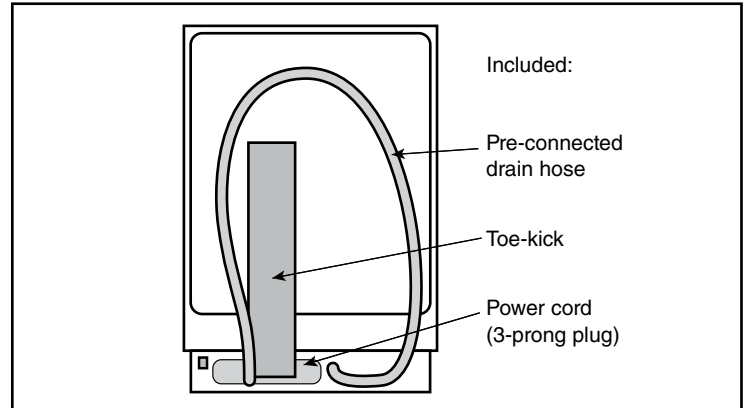

24" Recessed Handle Dishwasher

300 Series – Stainless Steel SHE53CE5N

BOSCH

Invented for life

Installation Details

Accessories: To purchase Bosch accessories, cleaners & parts please visit www.bosch-home.com/us/store or call 1-800-944-2904 (Mon to Fri 5 am to 6 pm PST, Sat 6 am to 3 pm PST).

Notes: All height, width and depth dimensions are shown in inches. BSH reserves the absolute and unrestricted right to change product materials and specifications, at any time, without notice. Consult the product's installation instructions for final dimensional data and other details prior to making cutout.

Warranties: Please see Use & Care manual or Bosch website for statement of limited warranty.

For more information on our entire line of products, go to www.bosch-home.com/us or call 1-800-944-2904

© BSH Home Appliances Corporation. All rights reserved. Bosch is a registered trademark of Robert Bosch GmbH.