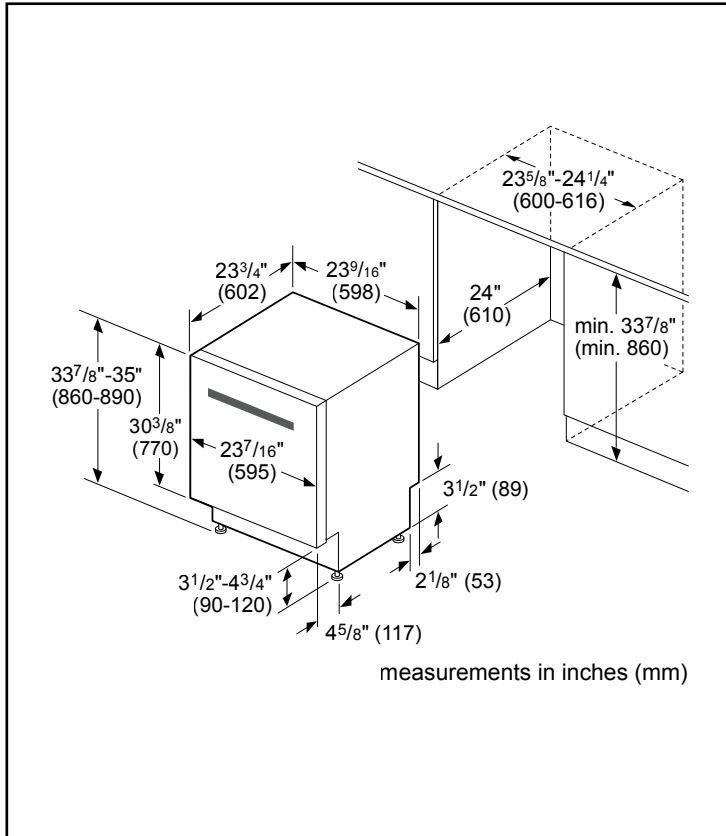

24" Recessed Handle Dishwasher

300 Series – Stainless Steel SHE53CE5N

BOSCH

Invented for life

Installation Details

Accessories: To purchase Bosch accessories, cleaners & parts please visit www.bosch-home.com/us/store or call 1-800-944-2904 (Mon to Fri 5 am to 6 pm PST, Sat 6 am to 3 pm PST).

Notes: All height, width and depth dimensions are shown in inches. BSH reserves the absolute and unrestricted right to change product materials and specifications, at any time, without notice. Consult the product's installation instructions for final dimensional data and other details prior to making cutout.

Warranties: Please see Use & Care manual or Bosch website for statement of limited warranty.

For more information on our entire line of products, go to www.bosch-home.com/us or call 1-800-944-2904

© BSH Home Appliances Corporation. All rights reserved. Bosch is a registered trademark of Robert Bosch GmbH.