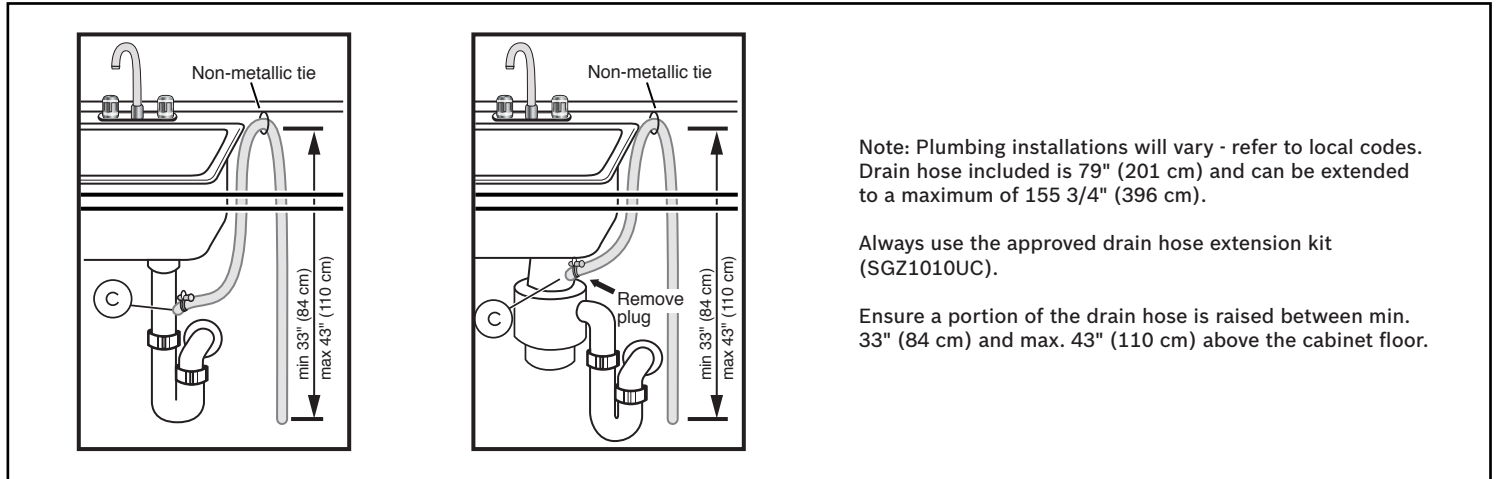

24" Recessed Handle Dishwasher

300 Series – Stainless Steel SHE53CE5N

BOSCH

Invented for life

Installation Details

Accessories: To purchase Bosch accessories, cleaners & parts please visit www.bosch-home.com/us/store or call 1-800-944-2904 (Mon to Fri 5 am to 6 pm PST, Sat 6 am to 3 pm PST).

Notes: All height, width and depth dimensions are shown in inches. BSH reserves the absolute and unrestricted right to change product materials and specifications, at any time, without notice. Consult the product's installation instructions for final dimensional data and other details prior to making cutout.

Warranties: Please see Use & Care manual or Bosch website for statement of limited warranty.

For more information on our entire line of products, go to www.bosch-home.com/us or call 1-800-944-2904

© BSH Home Appliances Corporation. All rights reserved. Bosch is a registered trademark of Robert Bosch GmbH.