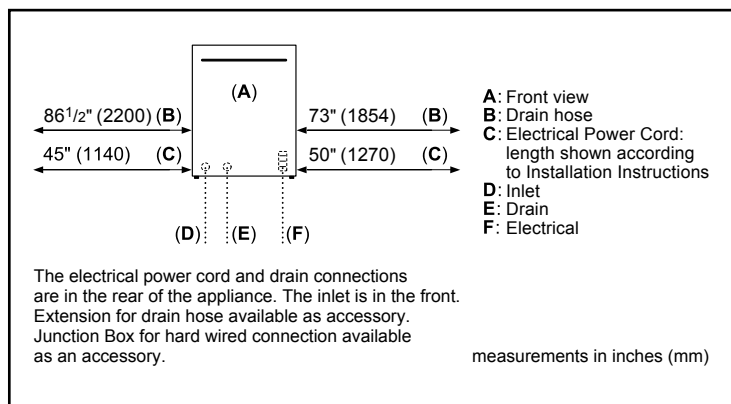

24" Recessed Handle Dishwasher

100 Series – White SHE3AEM2N

Installation Details

Accessories: To purchase Bosch accessories, cleaners & parts please visit www.bosch-home.com/us/store or call 1-800-944-2904 (Mon to Fri 5 am to 6 pm PST, Sat 6 am to 3 pm PST).

Notes: All height, width and depth dimensions are shown in inches. BSH reserves the absolute and unrestricted right to change product materials and specifications, at any time, without notice. Consult the product's installation instructions for final dimensional data and other details prior to making cutout.

Warranties: Please see Use & Care manual or Bosch website for statement of limited warranty.

For more information on our entire line of products, go to www.bosch-home.com/us or call 1-800-944-2904

© BSH Home Appliances Corporation. All rights reserved. Bosch is a registered trademark of Robert Bosch GmbH.