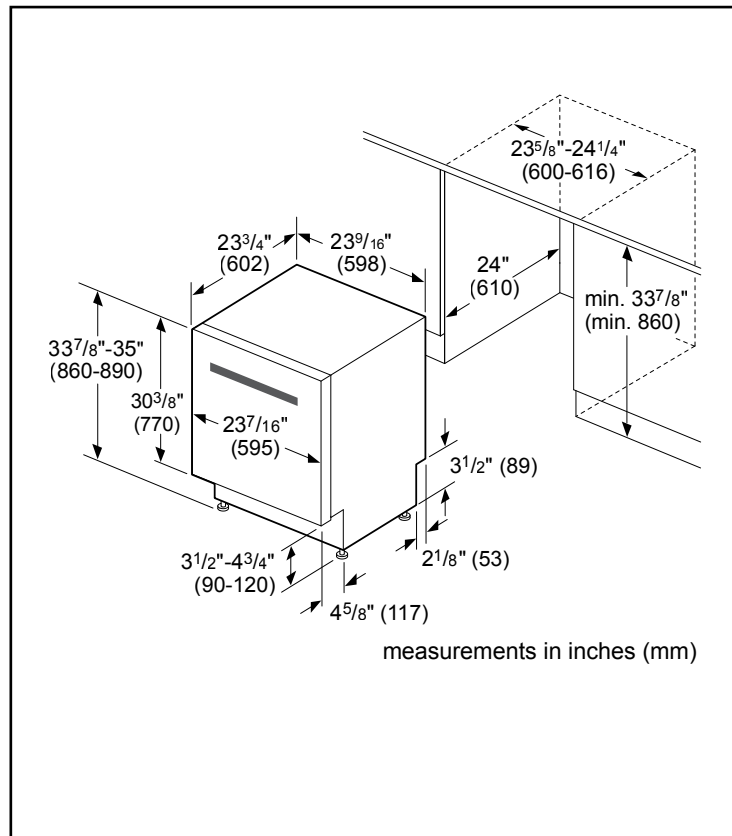

24" Recessed Handle Dishwasher

100 Series – White SHE3AEM2N

Installation Details

Accessories: To purchase Bosch accessories, cleaners & parts please visit www.bosch-home.com/us/store or call 1-800-944-2904 (Mon to Fri 5 am to 6 pm PST, Sat 6 am to 3 pm PST).

Notes: All height, width and depth dimensions are shown in inches. BSH reserves the absolute and unrestricted right to change product materials and specifications, at any time, without notice. Consult the product's installation instructions for final dimensional data and other details prior to making cutout.

Warranties: Please see Use & Care manual or Bosch website for statement of limited warranty.

For more information on our entire line of products, go to www.bosch-home.com/us or call 1-800-944-2904

© BSH Home Appliances Corporation. All rights reserved. Bosch is a registered trademark of Robert Bosch GmbH.