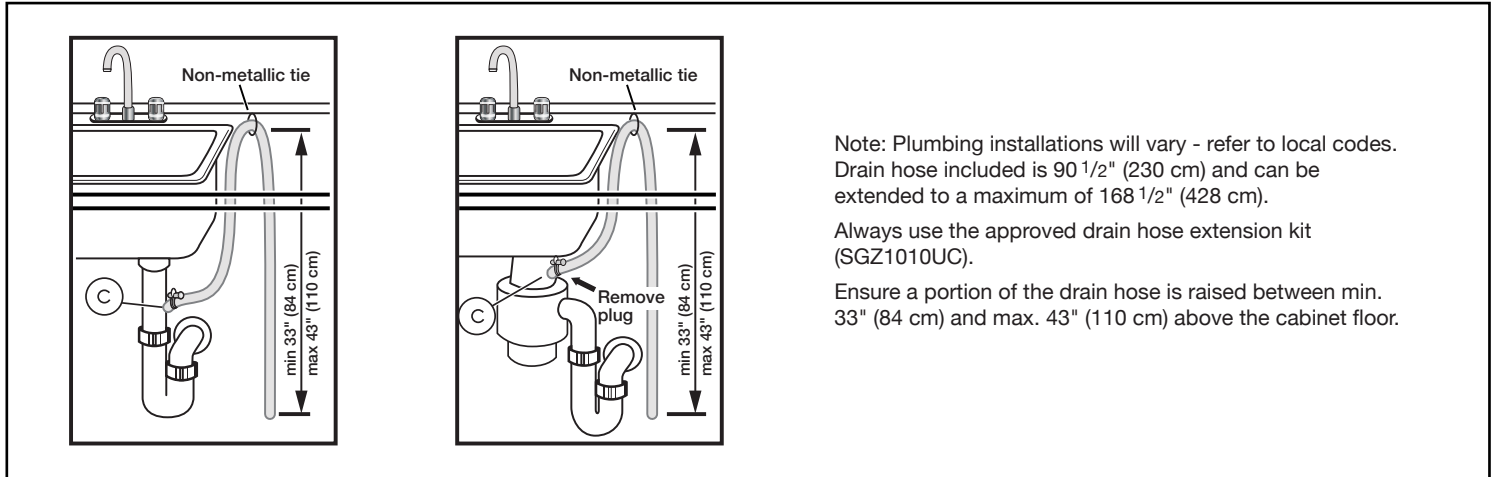

Notes: All height, width and depth dimensions are shown in inches. BSH reserves the absolute and unrestricted right to change product materials and specifications, at any time, without notice. Consult the product's installation instructions for final dimensional data and other details prior to making cutout.

24" Recessed Handle Dishwasher

100 Series – White SHE3AEM2N

BOSCH

Invented for life

Installation Details

Accessories: To purchase Bosch accessories, cleaners & parts please visit www.bosch-home.com/us/store or call 1-800-944-2904 (Mon to Fri 5 am to 6 pm PST, Sat 6 am to 3 pm PST).