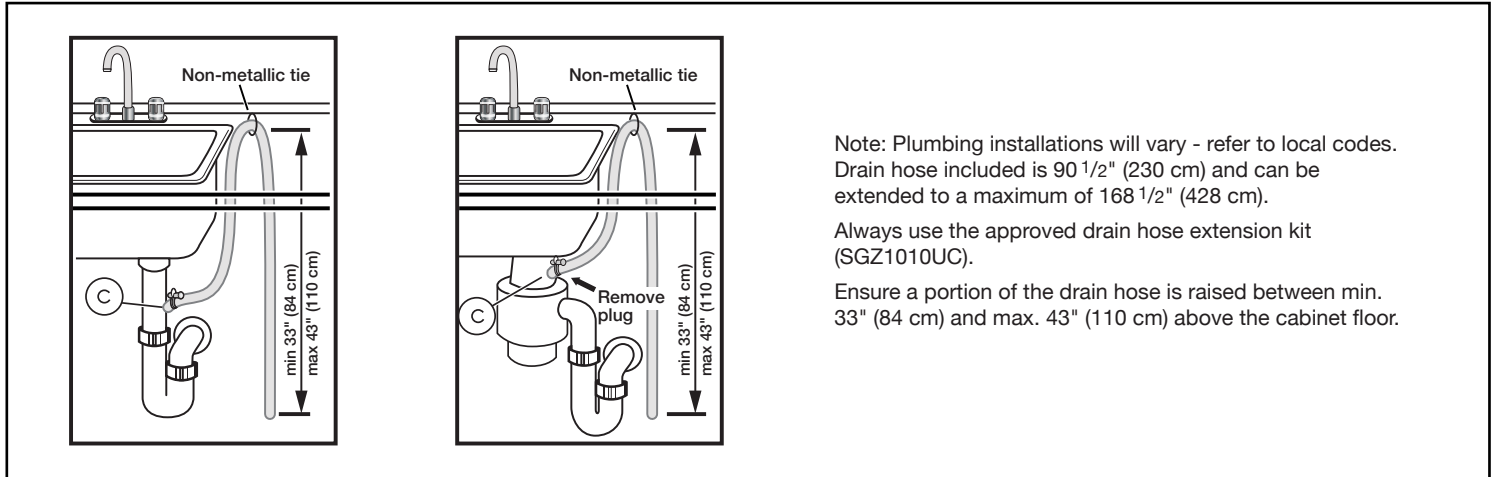

Notes: All height, width and depth dimensions are shown in inches. BSH reserves the absolute and unrestricted right to change product materials and specifications, at any time, without notice. Consult the product's installation instructions for final dimensional data and other details prior to making cutout.

24" Bar Handle Dishwasher

100 Series Premium – Stainless Steel SHE5AE75N

BOSCH

Invented for life

Installation Details

Accessories: To purchase Bosch accessories, cleaners & parts please visit www.bosch-home.com/us/store or call 1-800-944-2904 (Mon to Fri 5 am to 6 pm PST, Sat 6 am to 3 pm PST).