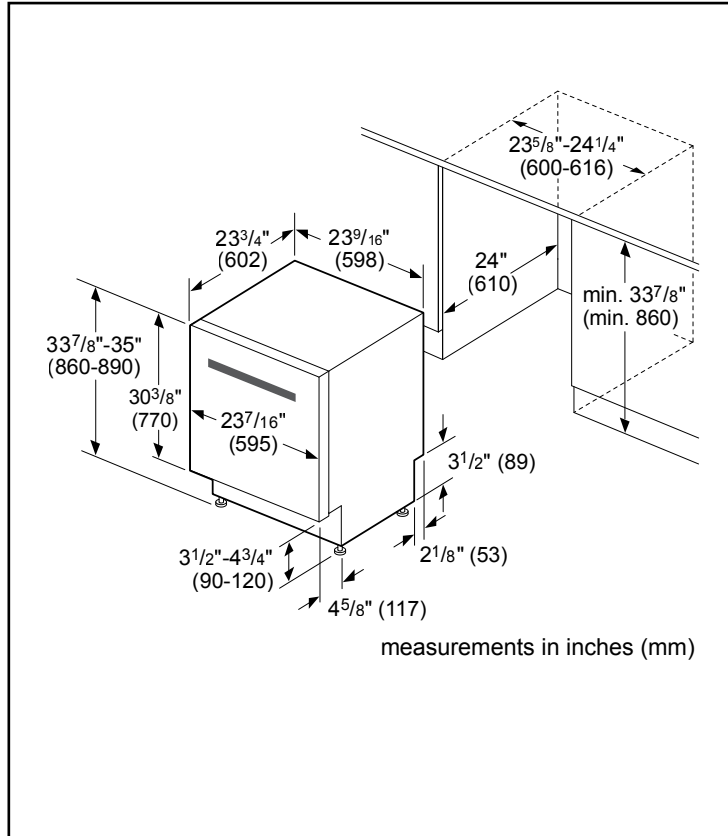

24" Bar Handle Dishwasher

100 Series Premium – Stainless Steel SHE5AE75N

Installation Details

Accessories: To purchase Bosch accessories, cleaners & parts please visit www.bosch-home.com/us/store or call 1-800-944-2904 (Mon to Fri 5 am to 6 pm PST, Sat 6 am to 3 pm PST).

Notes: All height, width and depth dimensions are shown in inches. BSH reserves the absolute and unrestricted right to change product materials and specifications, at any time, without notice. Consult the product's installation instructions for final dimensional data and other details prior to making cutout.

Warranties: Please see Use & Care manual or Bosch website for statement of limited warranty.

For more information on our entire line of products, go to www.bosch-home.com/us or call 1-800-944-2904

© BSH Home Appliances Corporation. All rights reserved. Bosch is a registered trademark of Robert Bosch GmbH.