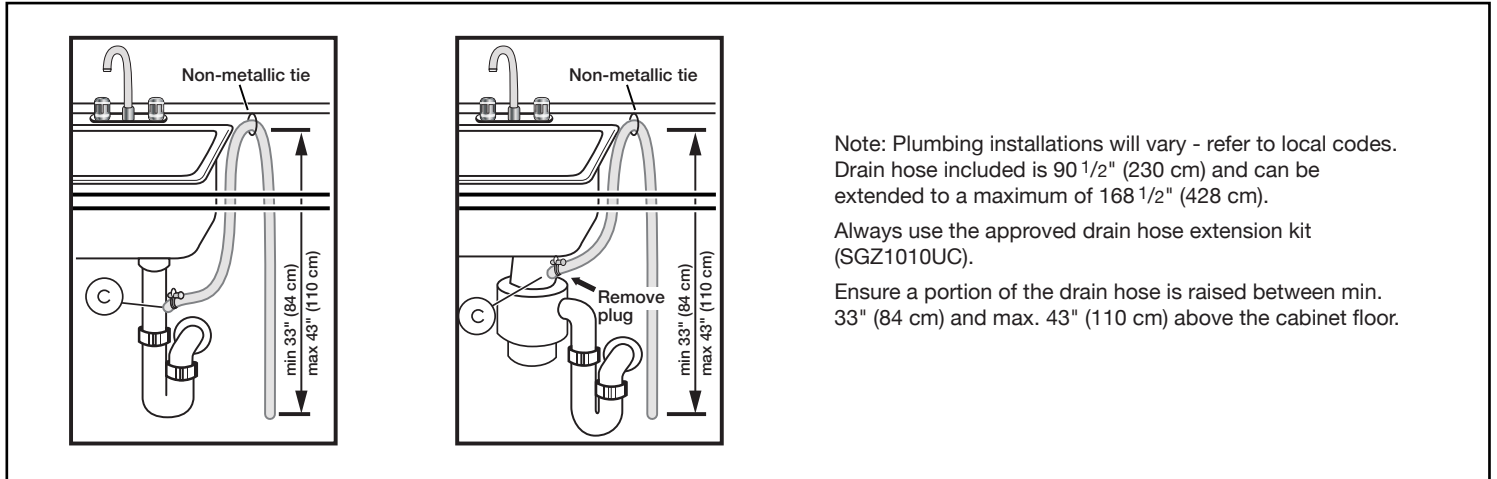

Notes: All height, width and depth dimensions are shown in inches. BSH reserves the absolute and unrestricted right to change product materials and specifications, at any time, without notice. Consult the product's installation instructions for final dimensional data and other details prior to making cutout.

24" Recessed Handle Dishwasher

100 Series – Stainless Steel SHE3AEM5N

BOSCH

Invented for life

Installation Details

Accessories: To purchase Bosch accessories, cleaners & parts please visit www.bosch-home.com/us/store or call 1-800-944-2904 (Mon to Fri 5 am to 6 pm PST, Sat 6 am to 3 pm PST).