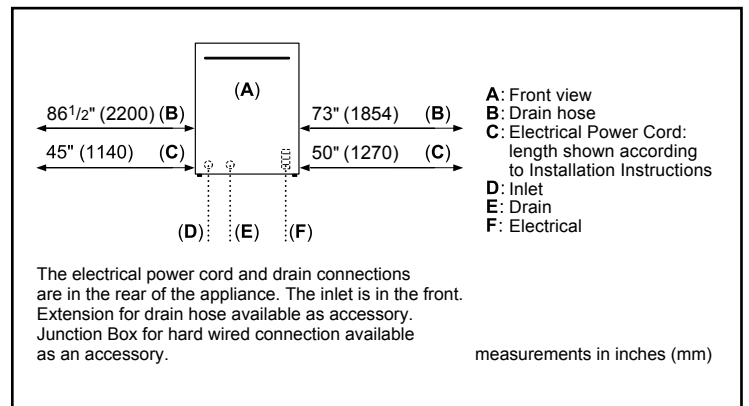

24" Recessed Handle Dishwasher

100 Series – Stainless Steel SHE3AEM5N

Installation Details

Accessories: To purchase Bosch accessories, cleaners & parts please visit www.bosch-home.com/us/store or call 1-800-944-2904 (Mon to Fri 5 am to 6 pm PST, Sat 6 am to 3 pm PST).

Notes: All height, width and depth dimensions are shown in inches. BSH reserves the absolute and unrestricted right to change product materials and specifications, at any time, without notice. Consult the product's installation instructions for final dimensional data and other details prior to making cutout.

Warranties: Please see Use & Care manual or Bosch website for statement of limited warranty.

For more information on our entire line of products, go to www.bosch-home.com/us or call 1-800-944-2904

© BSH Home Appliances Corporation. All rights reserved. Bosch is a registered trademark of Robert Bosch GmbH.