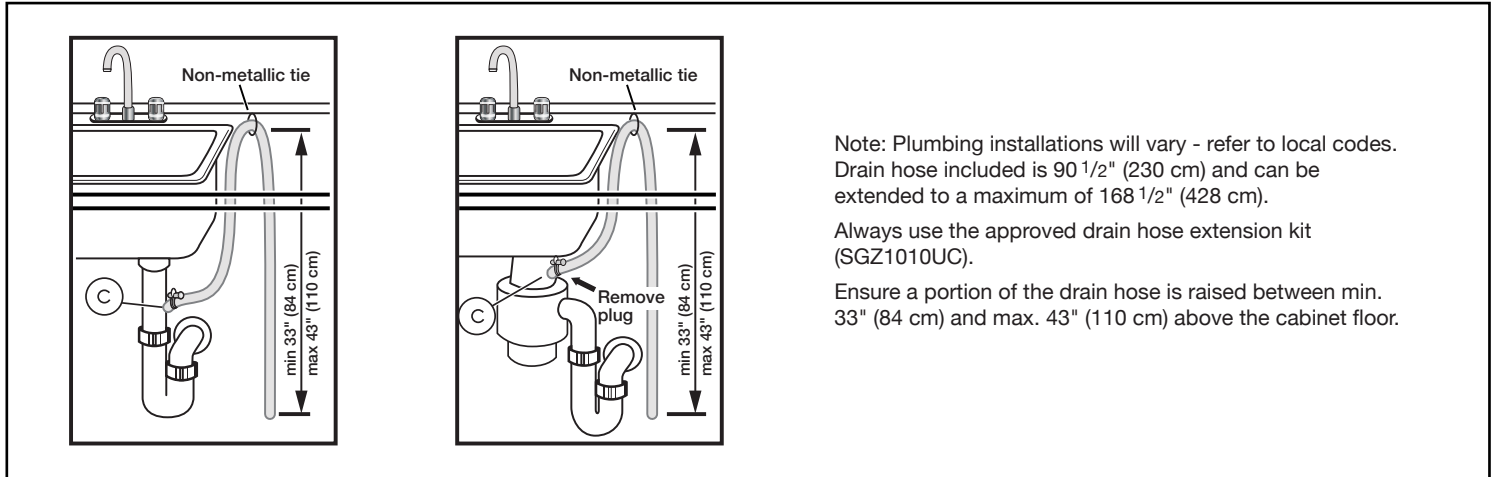

Notes: All height, width and depth dimensions are shown in inches. BSH reserves the absolute and unrestricted right to change product materials and specifications, at any time, without notice. Consult the product's installation instructions for final dimensional data and other details prior to making cutout.

24" Recessed Handle Dishwasher

100 Series – Black SHE3AEM6N

BOSCH

Invented for life

Installation Details

Note: Plumbing installations will vary - refer to local codes. Drain hose included is 90 1/2" (230 cm) and can be extended to a maximum of 168 1/2" (428 cm).