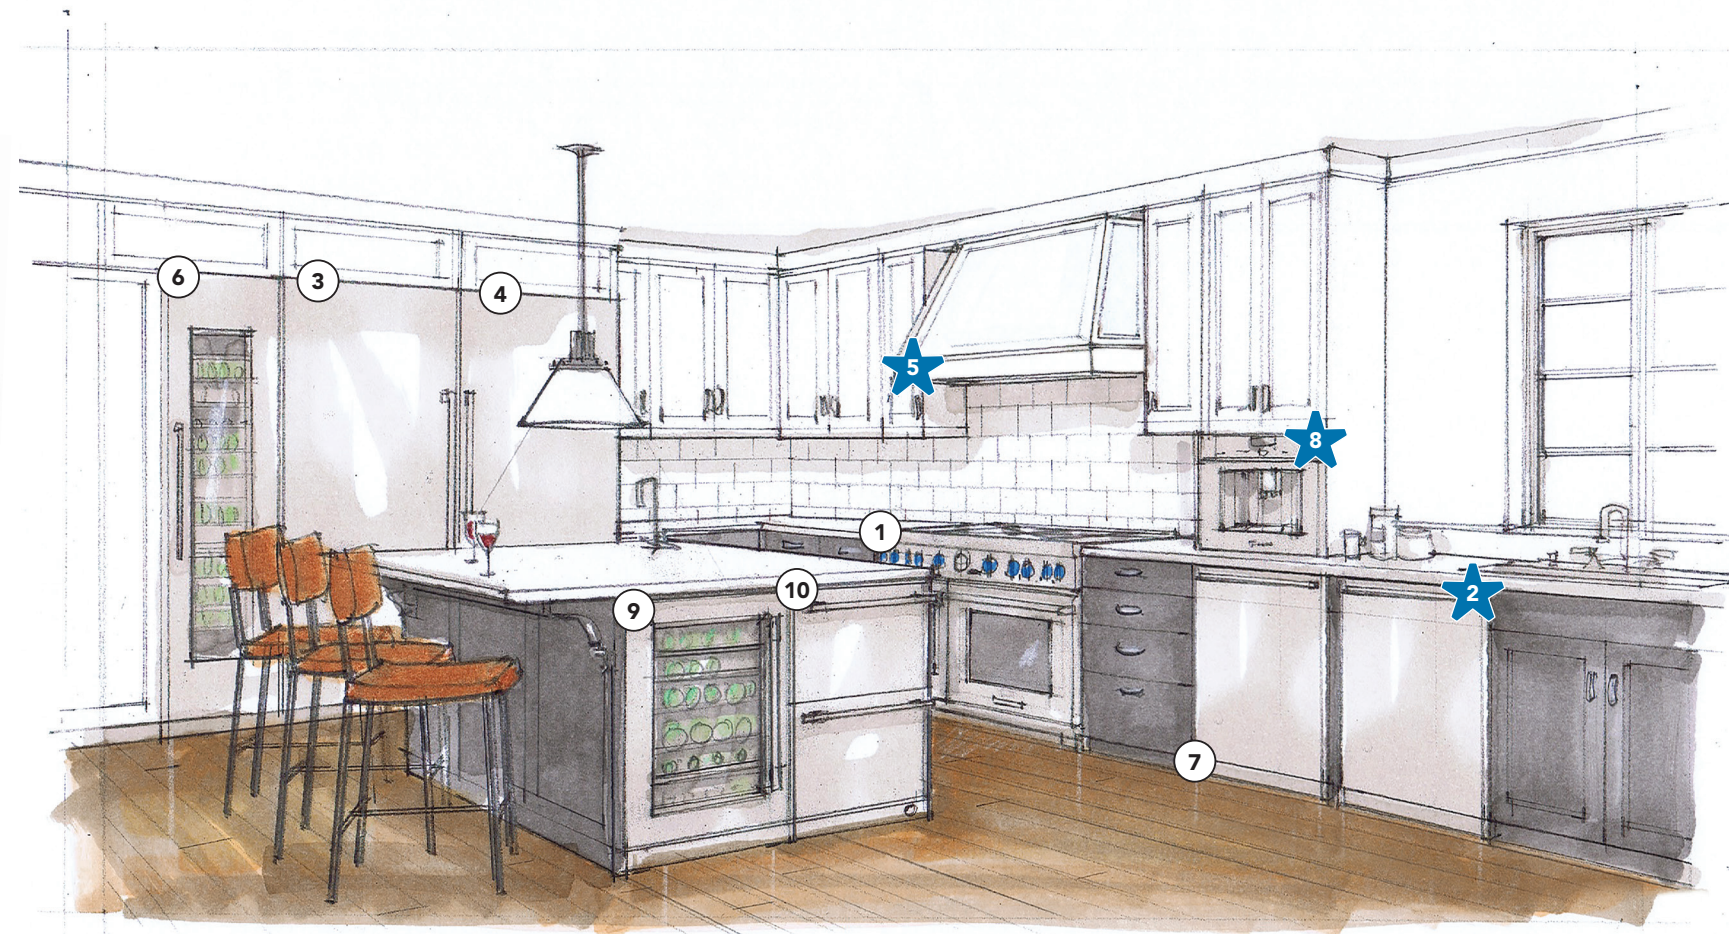

The Cocktail Connoisseur

FOR THOSE WHO LOVE TO KEEP THE DRINKS FLOWING

Plenty of wine storage with a Built-In Wine Column and Under Counter Glass Door Wine Reserve keeps your favorite vintages and other beverages easily accessible, while the 30-Inch Refrigerator and Freezer Columns offer ample space for garnishes and mixers. A Built-In Coffee Machine delivers the ultimate in-home barista experience with up to 10 custom drink selections for your guests, while the Star Sapphire® Dishwasher accommodates all of your glassware needs—so you're always ready for another pour.