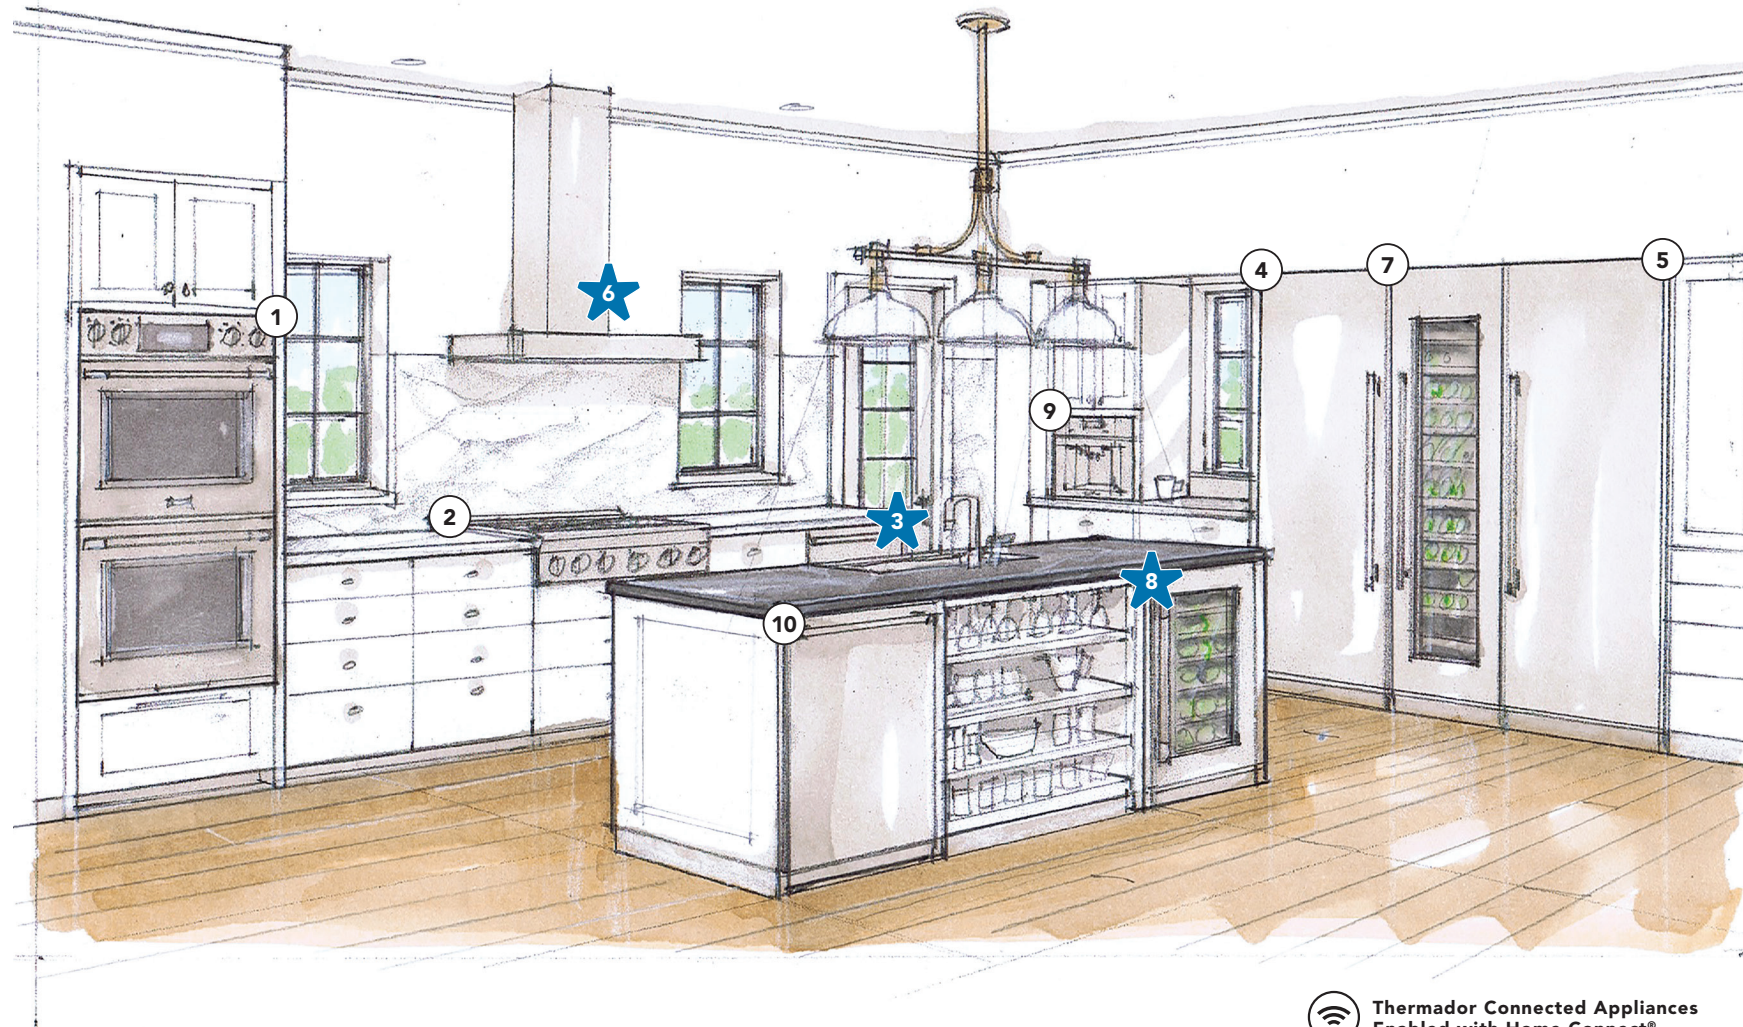

1 | 30-Inch Professional Double Oven
PODS302W

FREE GIFT

6 | 36-Inch Masterpiece® Chimney Wall Hood
HDDB36WS

2 | 36-Inch Professional Rangetop
PCG366W

7 | 24-Inch Built-In Wine Preservation Column
T24IW9055P

UPGRADE

3 | 24-Inch Star Sapphire® Dishwasher
(*1000 upgrade shown)
DWHD770CFP

50% OFF

8 | 24-Inch Glass Door Wine Reserve
T24UW925RS

4 | 30-Inch Built-In Fresh Food Column
T30IR9055P

9 | 24-Inch Fully Automatic Built-In Coffee Machine
TCM24PS

5 | 30-Inch Built-In Freezer Column
T30IF9055P

10 | 24-Inch Emerald® Dishwasher
DWHDS60CFP

Build and save with the Star Savings Estimator.
ONE-TWO-FREE.COM

The Space to Replace

FOR THOSE SEEKING EFFORTLESS REPLACEMENT

A sleek, modern kitchen, this suite provides ideal refrigeration pairings, including the specially designed 23.5-Inch Refrigeration Column, which can be paired with any 18-Inch and 24-Inch Freezer Column—the perfect fit for existing 42-Inch and 48-Inch spaces. It also includes the 30-Inch Masterpiece® Steam Oven with convenient Storage Drawer, fitting seamlessly within pre-existing 30-Inch Single Wall Oven cavities. And for pre-existing 24-Inch cavities, the 24-Inch Star Sapphire® Dishwasher, 24-Inch Built-in Coffee Machine, or 24-Inch Under Counter Glass Door Wine Reserve make replacement effortless.