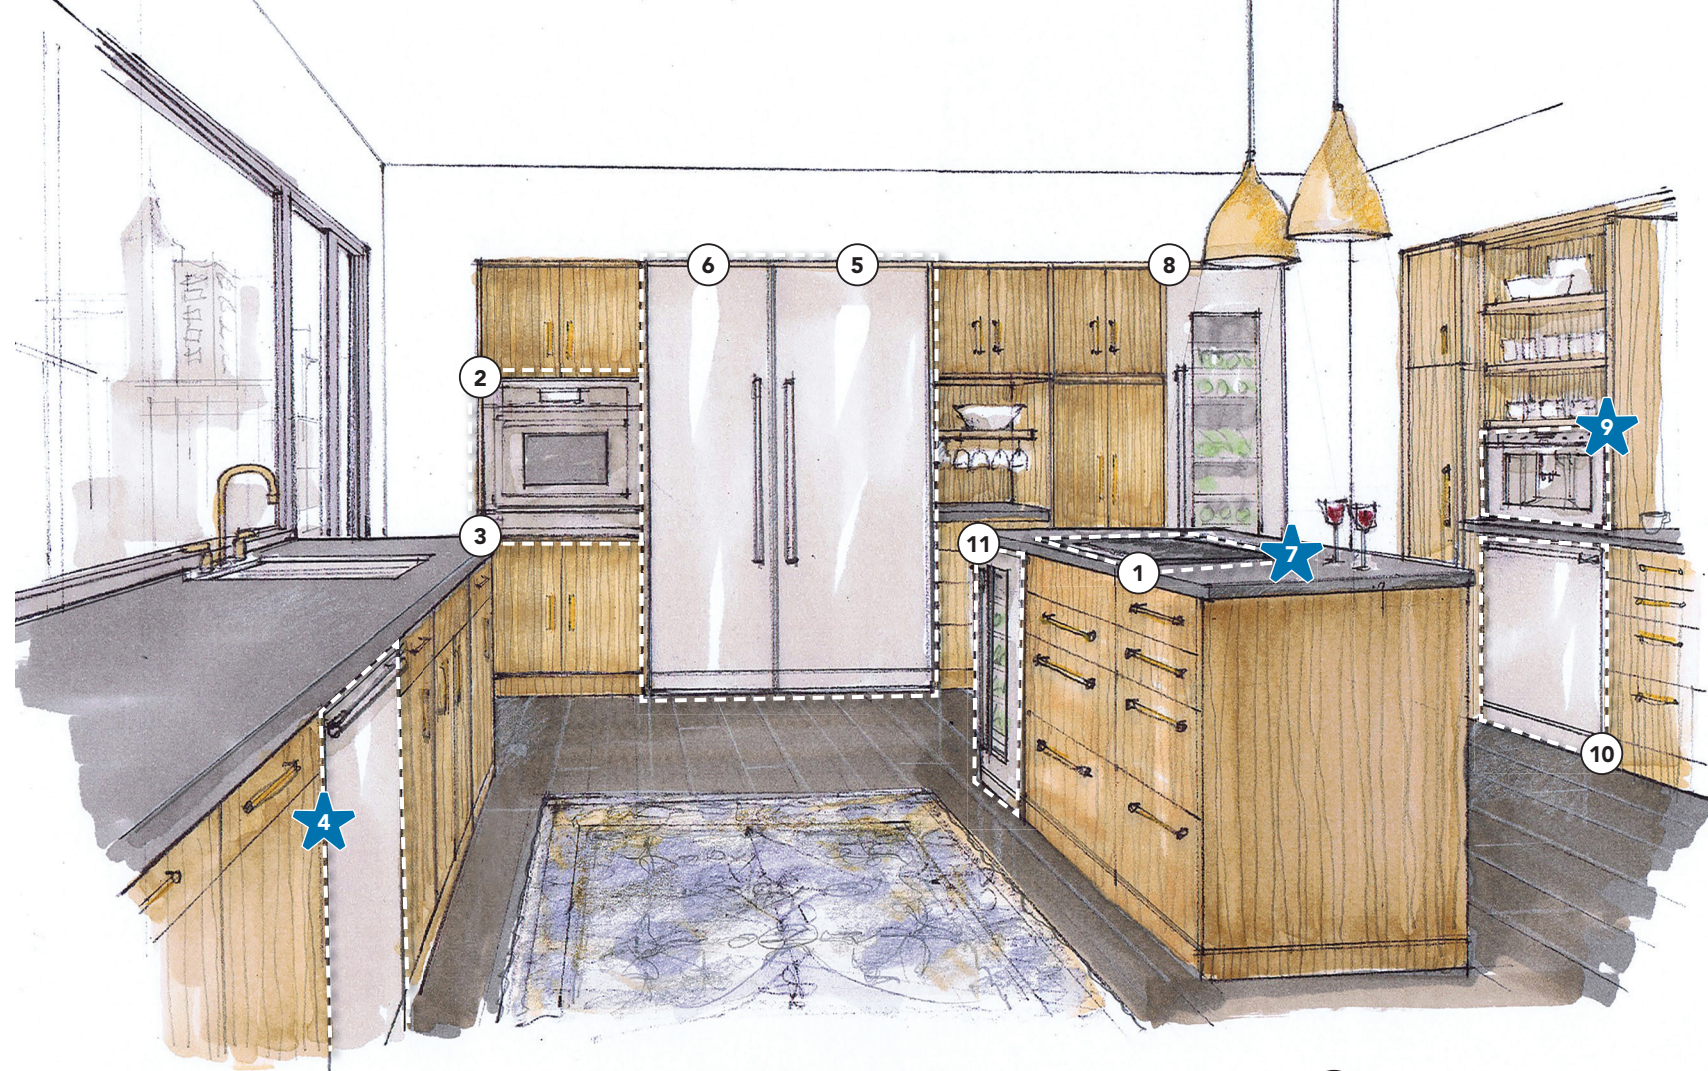

A sleek, modern kitchen, this suite provides ideal refrigeration pairings, including the specially designed 23.5-Inch Refrigeration Column, which can be paired with any 18-Inch and 24-Inch Freezer Column—the perfect fit for existing 42-Inch and 48-Inch spaces. It also includes the 30-Inch Masterpiece® Steam Oven with convenient Storage Drawer, fitting seamlessly within pre-existing 30-Inch Single Wall Oven cavities. And for pre-existing 24-Inch cavities, the 24-Inch Star Sapphire® Dishwasher, 24-Inch Built-in Coffee Machine, or 24-Inch Under Counter Glass Door Wine Reserve make replacement effortless.

*Refer to page 5 for the ONE-TWO-FREE® program details.

**Ask your dealer about replacement solutions for 30" single wall oven cavities, 42" & 48" refrigeration, 30" & 36" cooktops, and 24" cavities.

Savings based on UMRP pricing. Visit Thermador.com for product features.

FREE GIFT

50% OFF

Build and save with the Star Savings Estimator.
ONE-TWO-FREE.COM

The Visionary

FOR THOSE WHO SEE BEYOND THE ORDINARY

Contemporary flair meets advanced innovation and personalization with appliances from the sleek Masterpiece® Collection, including the Freedom® Induction Cooktop, a Chimney-Style Ventilation Hood, and the Double Wall Oven with Steam. Bring every culinary vision to life with elevated ease.