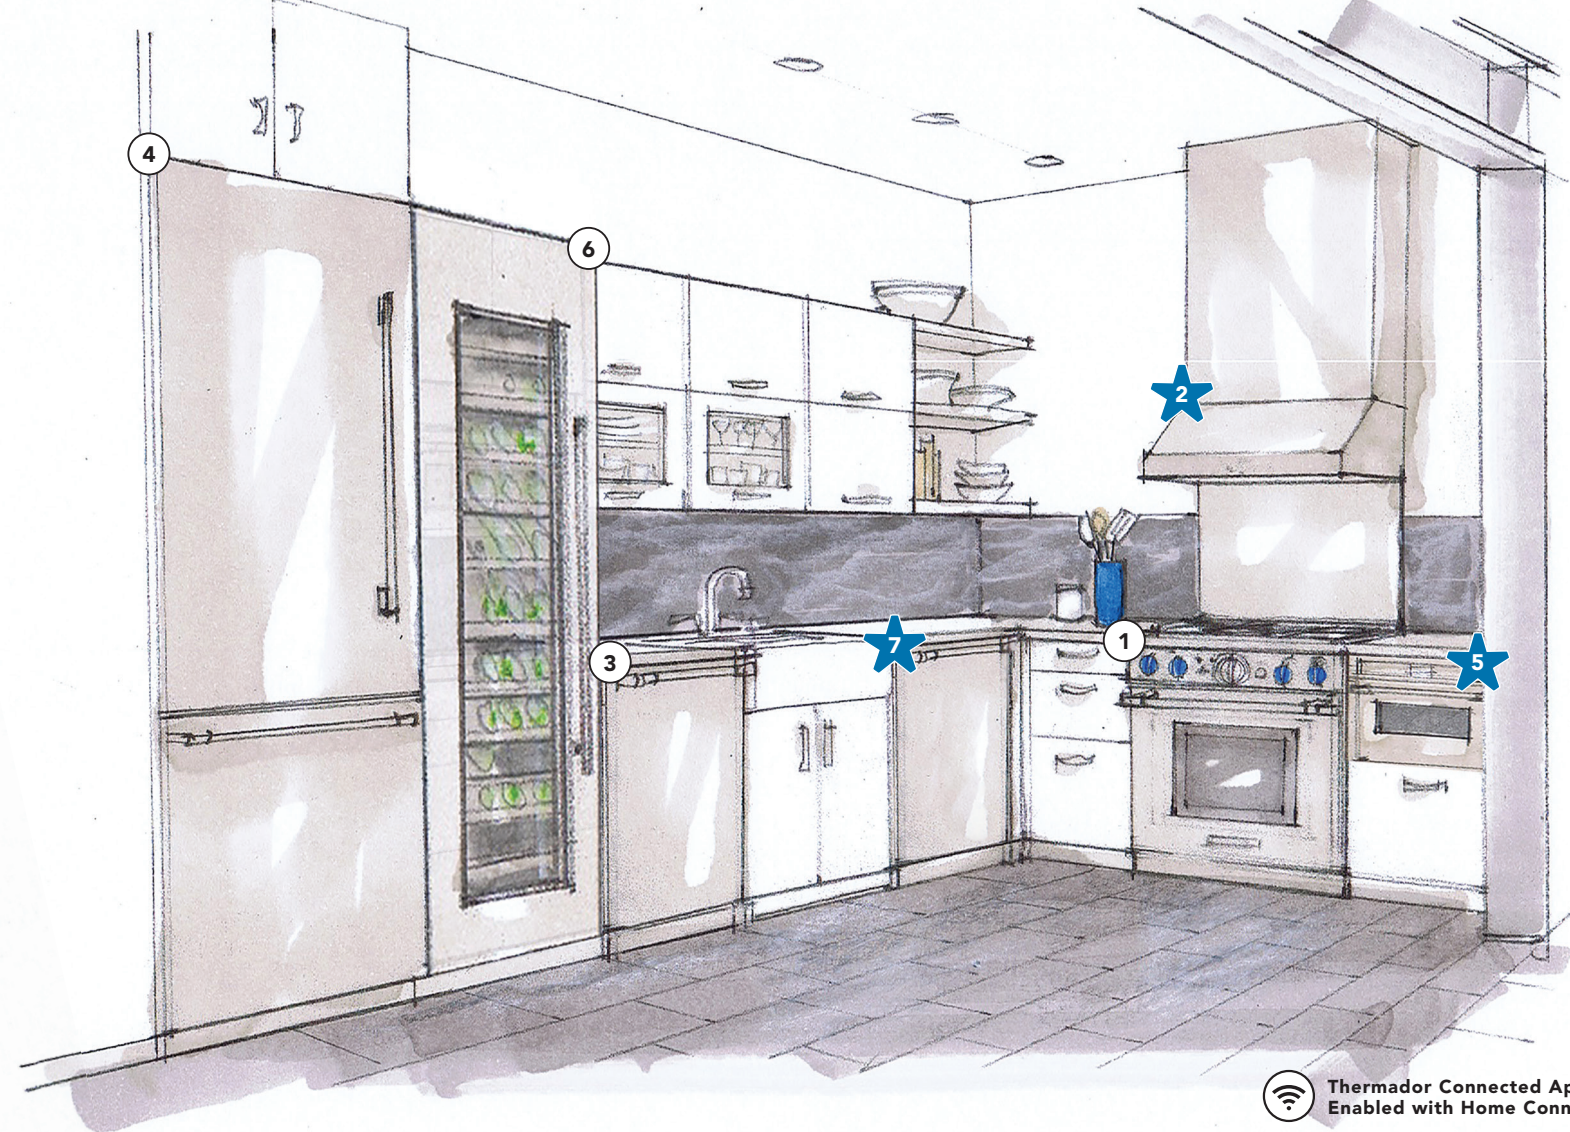

3 | 24-Inch Emerald® Dishwasher
DWH650CFP

Build and save with the Star Savings Estimator.
ONE-TWO-FREE.COM

4 | 30-Inch Pre-Assembled Built-In Bottom Freezer Refrigerator
T30BB925SS

5 | 24-Inch Built-In MicroDrawer®
MD24WS

The Uptowner

FOR THOSE SEEKING SOPHISTICATED CHARM

Reflect your sophisticated uptown style with the sleek combination of the innovative 36-Inch Pro Harmony® Liberty® Induction Range and matching 36-Inch Professional Chimney Hood. A stunning 36-Inch Bottom Freezer Refrigerator and Under Counter Glass Door Wine Reserve raise preservation to an artform, while the Sapphire® Dishwasher delivers cleaning power for all your entertaining needs.