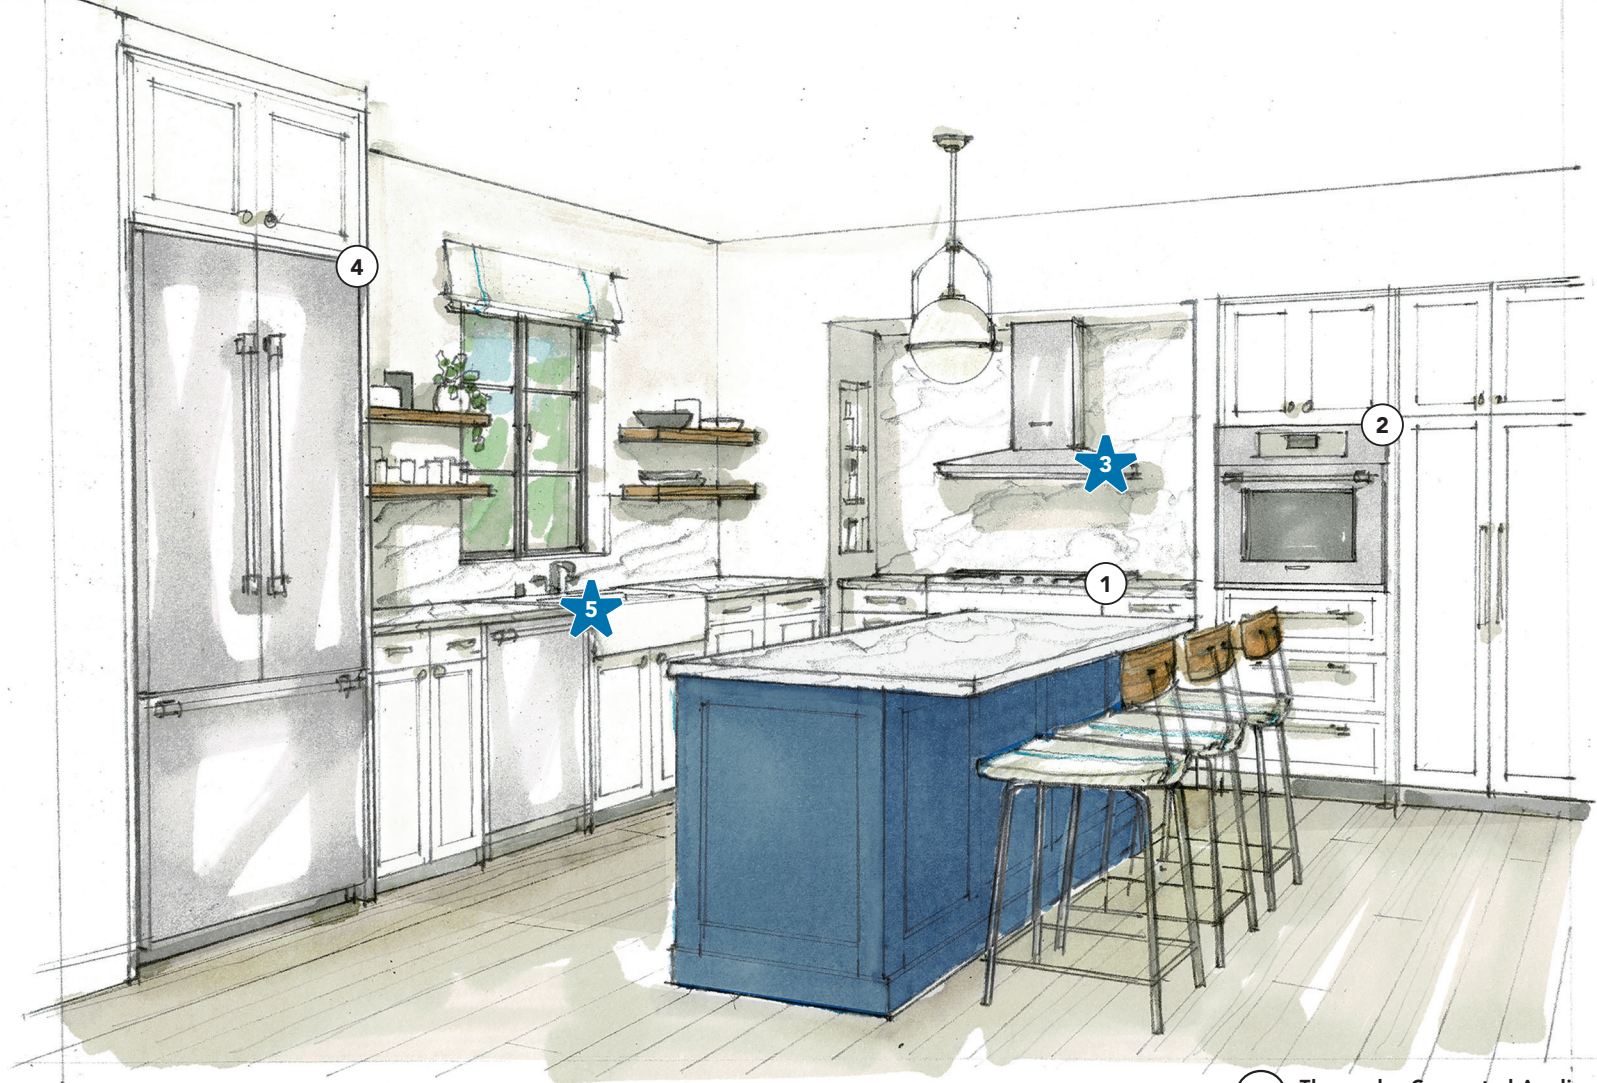

Explore more Leap into Luxury suites:
THERMADOR.COM/LEAPINTOLUXURY

*Refer to page 5 for the ONE-TWO-FREE® program details.
 Savings based on UMRP pricing.
 Visit Thermador.com for product features.

1 | 36-Inch Masterpiece® Gas Cooktop
 SGSX365TS

2 | 30-Inch Masterpiece® Oven with Professional Handles
 ME301WP

3 | 24-Inch Emerald® Dishwasher
 DWHD560CFP

4 | 36-Inch Freestanding Refrigerator
 T36FT820NS

5 | 36-Inch Masterpiece® Pyramid Chimney Wall Hood
 HMCB36WS

Build and save with the Star Savings Estimator.
ONE-TWO-FREE.COM

THINK OUTSIDE the Kitchen

Bring Thermador into ancillary spaces to add a touch of luxury. Whether you're enhancing your bedroom or completing your wet bar, you can refine your daily rituals with Thermador connected appliances, designed for exceptional living.