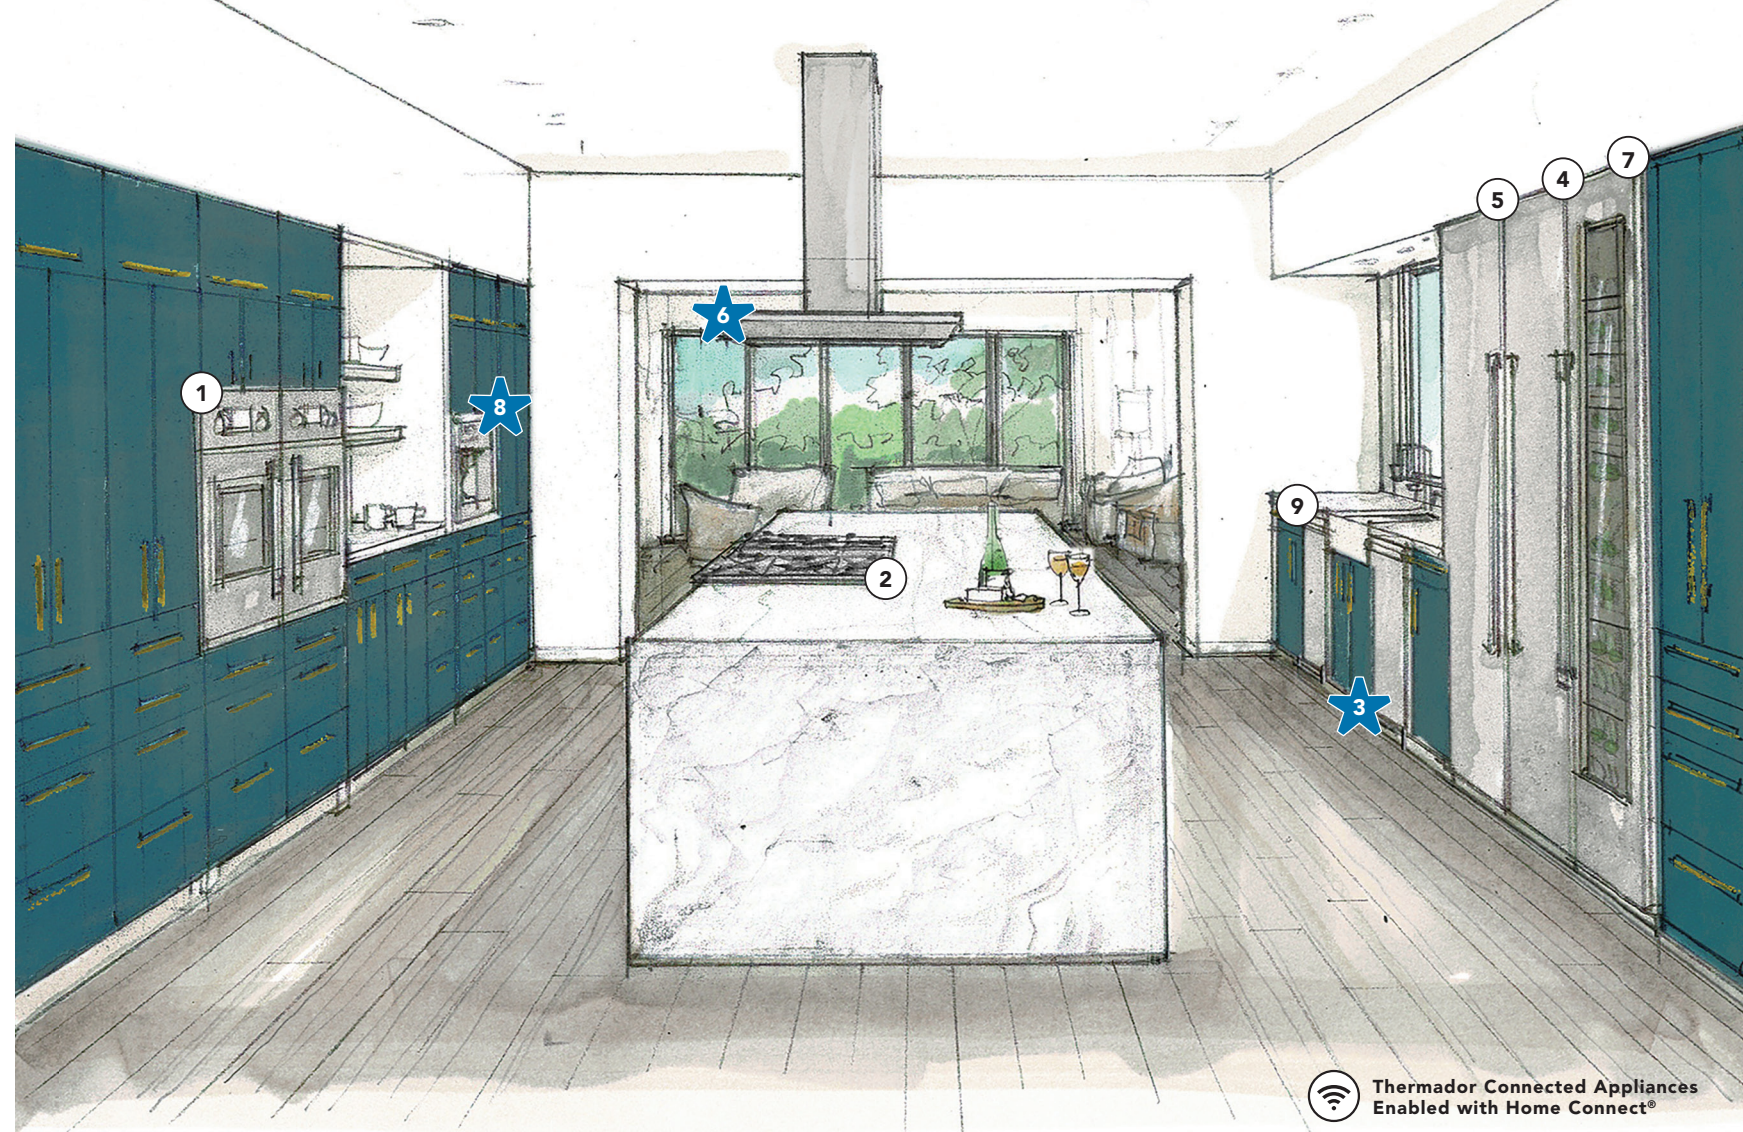

The Ultimate Culinary Artist

INDULGE IN FIRST-CLASS COOKING, EVERY DAY

Leave no desire unfulfilled and no recipe undiscovered. A pair of Professional Side Swing Ovens provide endless inspiration for ambitious recipes, while the 48-Inch Rangetop lays the foundation for superior searing and boiling. Meanwhile, the Star Sapphire® Dishwasher, Built-In Coffee Machine, and Wine Preservation Column act as the ultimate entertainment trio. This suite has it all, and then some.

The Everyday Adventurer

AN EXCEPTIONAL WAY TO TRANSFORM EVERYDAY INTO A NEW ADVENTURE

With a 48-Inch Pro Grand® Steam Range, a Microwave Drawer, and a 30-Inch Refrigerator and Freezer, you're equipped for a variety of everyday cooking needs—and with the Star Sapphire® Dishwasher, a Wine Preservation Column, and a Built-In Coffee Machine, you're always prepared to entertain and share any culinary adventure.