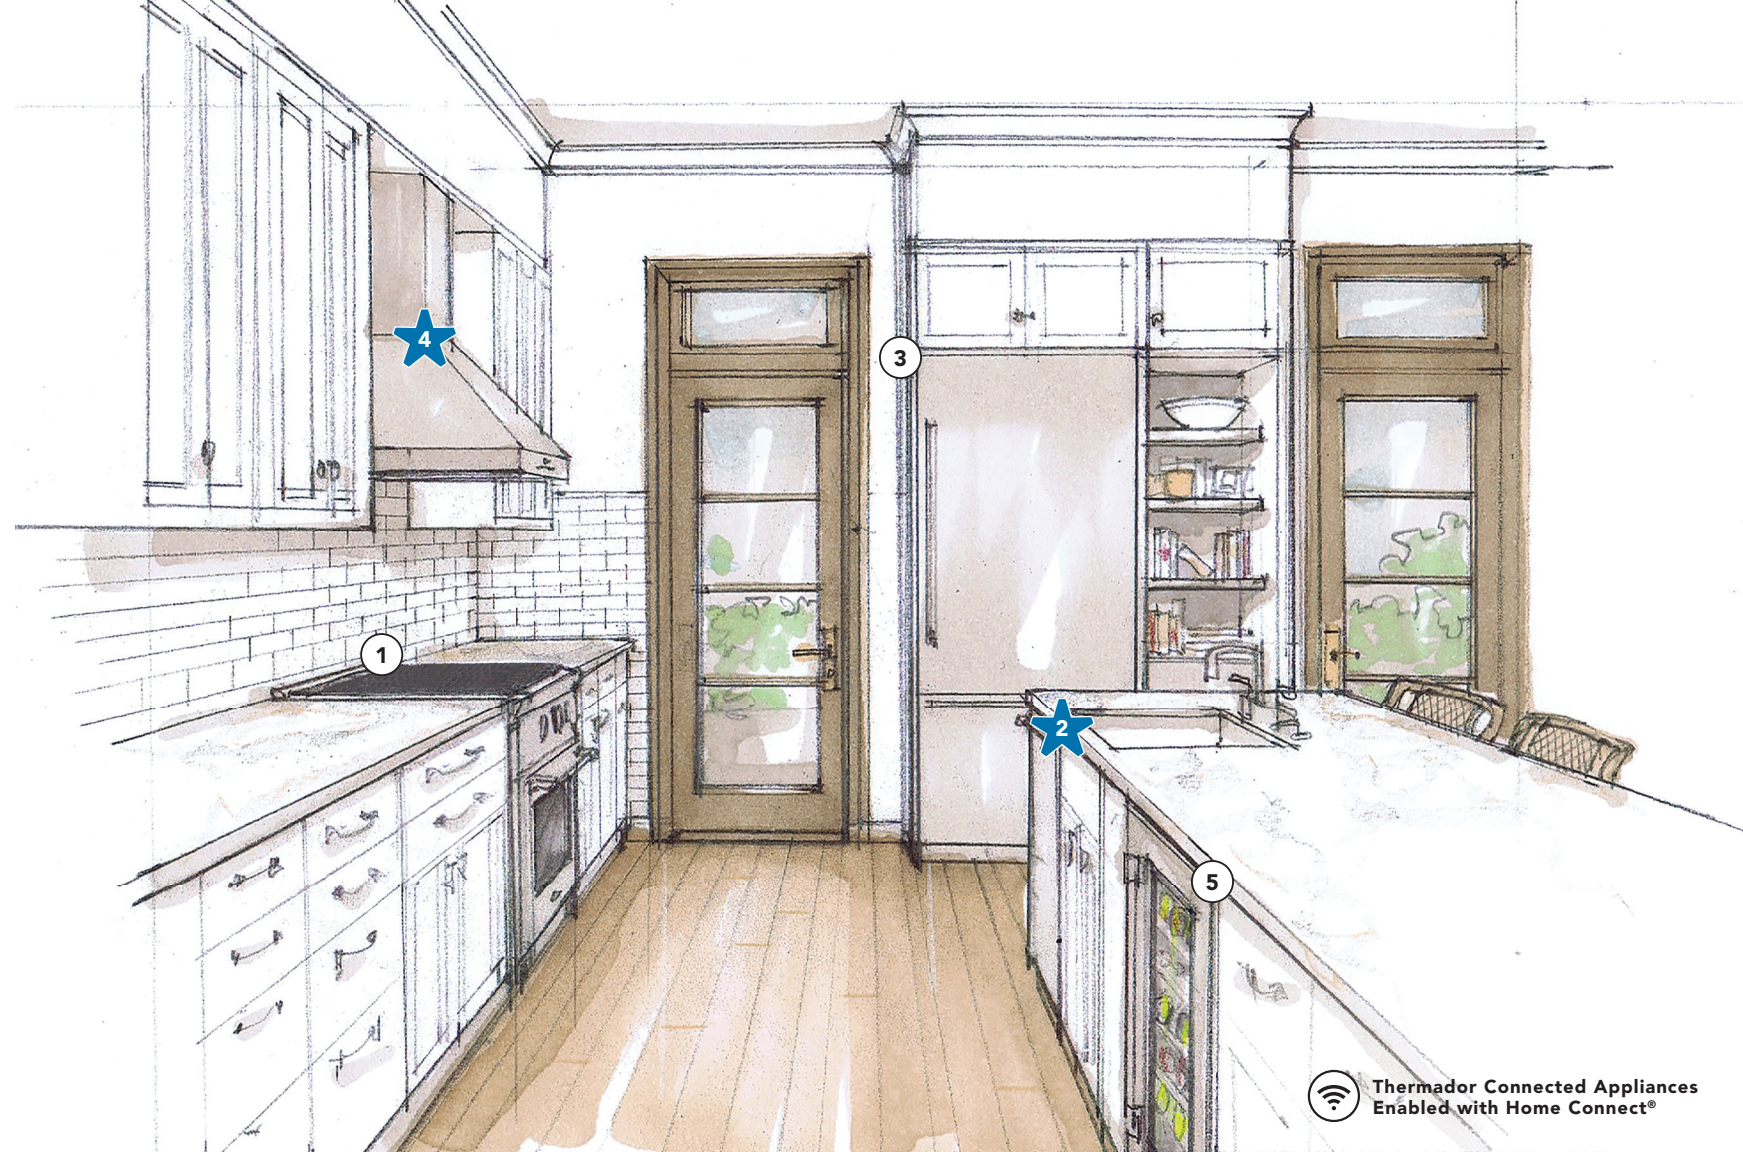

4 | 36-Inch Professional Chimney Hood
(Blower sold separately)
HPCN36WS & VTR1330W

5 | 24-Inch Glass Door Wine Reserve
T24UW925RS

Build and save with the Star Savings Estimator.
ONE-TWO-FREE.COM

The Leap into Luxury Suite