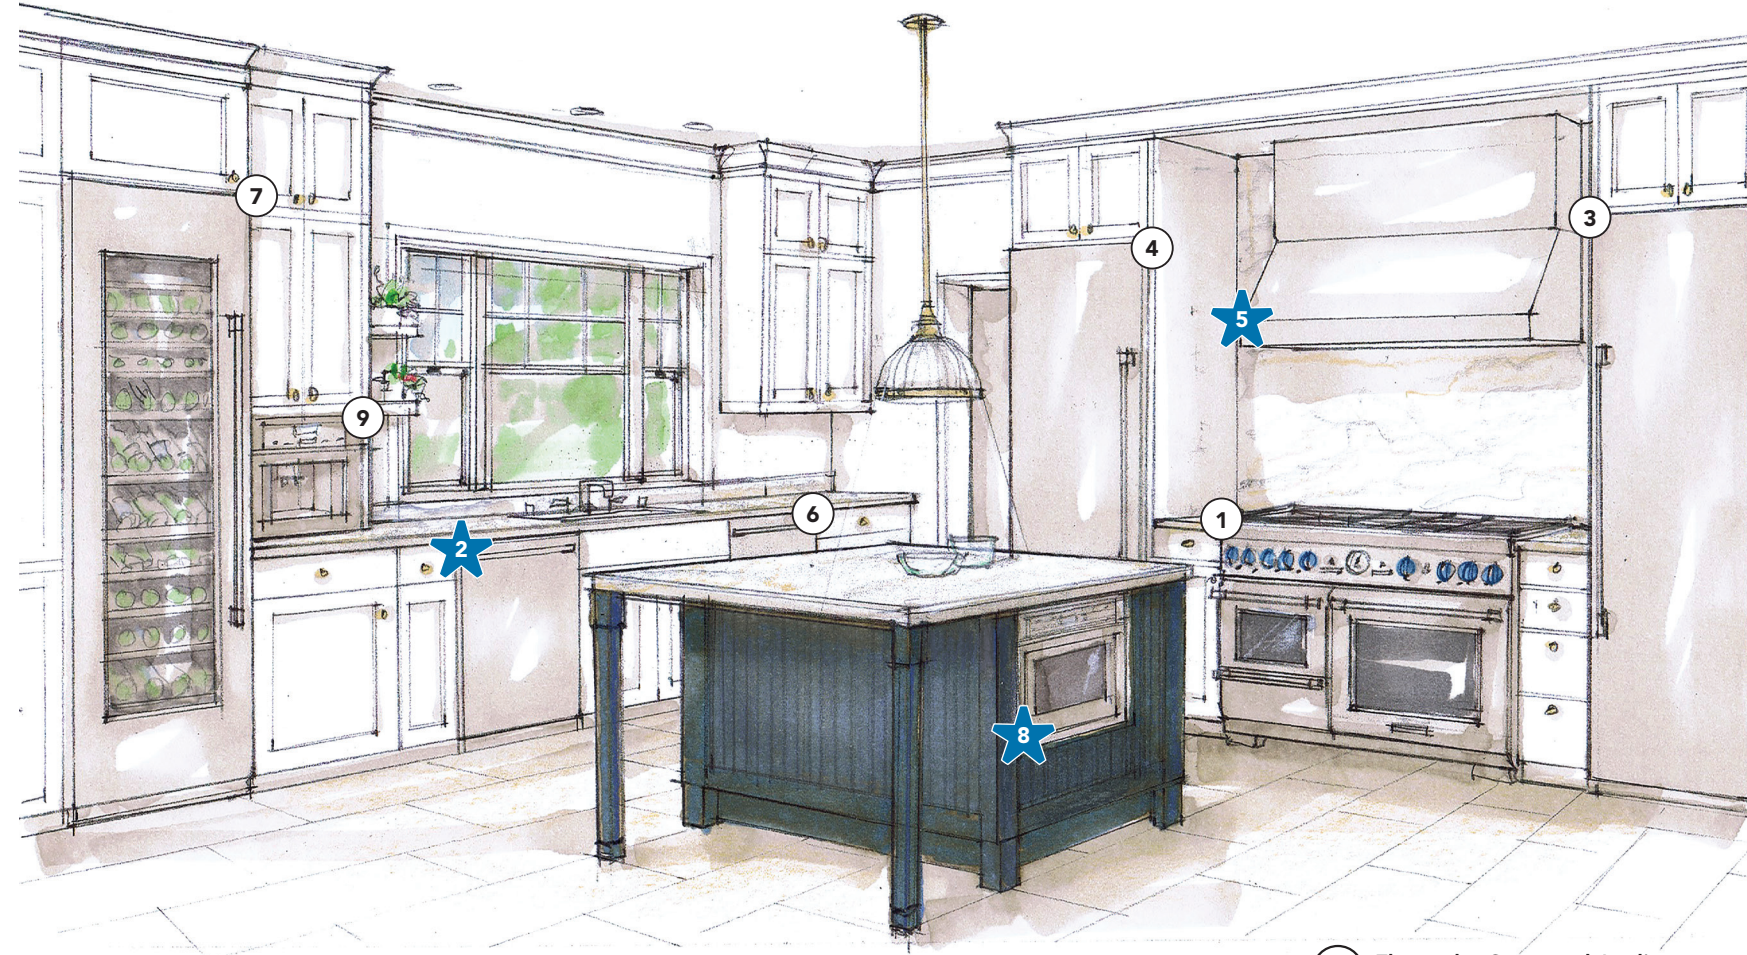

The Everyday Adventurer

AN EXCEPTIONAL WAY TO TRANSFORM EVERYDAY INTO A NEW ADVENTURE

With a 48-Inch Pro Grand® Steam Range, a Microwave Drawer, and a 30-Inch Refrigerator and Freezer, you're equipped for a variety of everyday cooking needs—and with the Star Sapphire® Dishwasher, a Wine Preservation Column, and a Built-In Coffee Machine, you're always prepared to entertain and share any culinary adventure.

*Refer to page 5 for the ONE-TWO-FREE® program details. Savings based on UMRP pricing. Visit Thermador.com for product features. Knobs available in both stainless steel and blue. Ask your sales associate for details.

1 | 48-Inch Pro Grand® Steam Range
PRD48WDSGU

UPGRADE

2 | 24-Inch Star Sapphire® Dishwasher
(^{~1000 upgrade shown})
DWHD770CFP

3 | 30-Inch Built-In Fresh Food Column
T30IR905SP

4 | 30-Inch Built-In Freezer Column
T30IF905SP

FREE GIFT

5 | 48-Inch Professional Traditional Wall Hood
(Blower sold separately)
PH48HWS & VTR1330W

6 | 24-Inch Emerald® Dishwasher
DWHDS60CFP

7 | 24-Inch Built-In Wine Preservation Column
T24IW905SP

FREE GIFT

8 | 24-Inch Built-In MicroDrawer®
MD24WS

9 | 24-Inch Fully Automatic Built-In Coffee Machine
TCM24PS

Build and save with the Star Savings Estimator.
ONE-TWO-FREE.COM