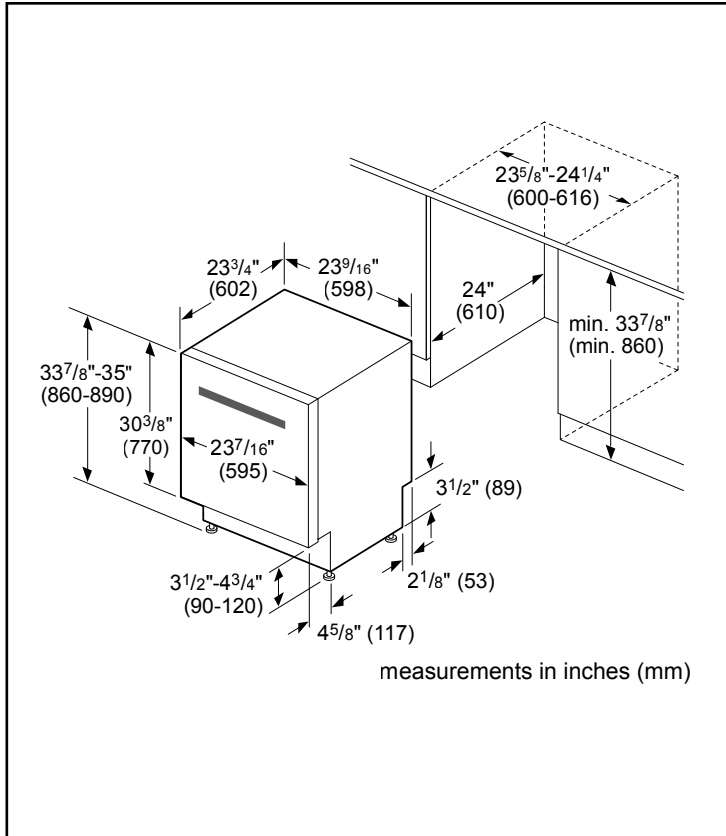

24" Bar Handle Dishwasher

800 Series – Stainless Steel SHX78CM5N

BOSCH

Invented for life

Installation Details

Accessories: To purchase Bosch accessories, cleaners & parts please visit www.bosch-home.com/us/store or call 1-800-944-2904 (Mon to Fri 5 am to 6 pm PST, Sat 6 am to 3 pm PST).

Notes: All height, width and depth dimensions are shown in inches. BSH reserves the absolute and unrestricted right to change product materials and specifications, at any time, without notice. Consult the product's installation instructions for final dimensional data and other details prior to making cutout.

Warranties: Please see Use & Care manual or Bosch website for statement of limited warranty.

For more information on our entire line of products, go to www.bosch-home.com/us or call 1-800-944-2904

© BSH Home Appliances Corporation. All rights reserved. Bosch is a registered trademark of Robert Bosch GmbH.