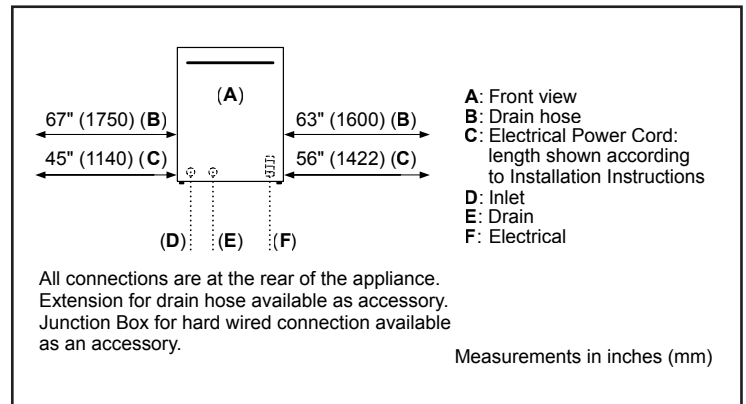

24" Bar Handle Dishwasher

800 Series – White SHX78CM2N

Installation Details

Accessories: To purchase Bosch accessories, cleaners & parts please visit www.bosch-home.com/us/store or call 1-800-944-2904 (Mon to Fri 5 am to 6 pm PST, Sat 6 am to 3 pm PST).

Notes: All height, width and depth dimensions are shown in inches. BSH reserves the absolute and unrestricted right to change product materials and specifications, at any time, without notice. Consult the product's installation instructions for final dimensional data and other details prior to making cutout.

Warranties: Please see Use & Care manual or Bosch website for statement of limited warranty.

For more information on our entire line of products, go to www.bosch-home.com/us or call 1-800-944-2904

© BSH Home Appliances Corporation. All rights reserved. Bosch is a registered trademark of Robert Bosch GmbH.