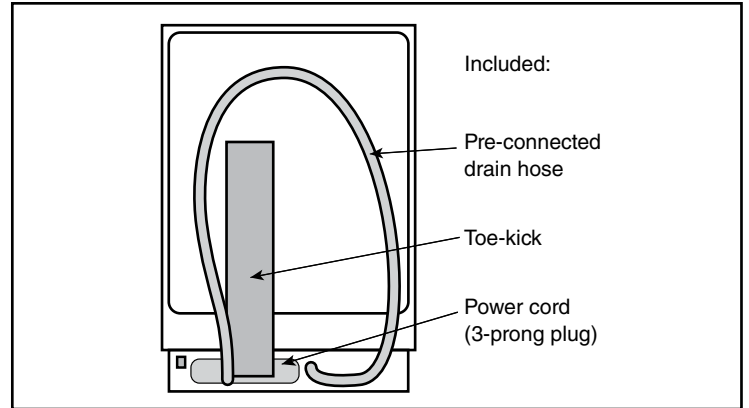

24" Pocket Handle Dishwasher

800 Series – Black SHP78CM6N

Installation Details

Accessories: To purchase Bosch accessories, cleaners & parts please visit www.bosch-home.com/us/store or call 1-800-944-2904 (Mon to Fri 5 am to 6 pm PST, Sat 6 am to 3 pm PST).

Notes: All height, width and depth dimensions are shown in inches. BSH reserves the absolute and unrestricted right to change product materials and specifications, at any time, without notice. Consult the product's installation instructions for final dimensional data and other details prior to making cutout.

Warranties: Please see Use & Care manual or Bosch website for statement of limited warranty.

For more information on our entire line of products, go to www.bosch-home.com/us or call 1-800-944-2904

© BSH Home Appliances Corporation. All rights reserved. Bosch is a registered trademark of Robert Bosch GmbH.