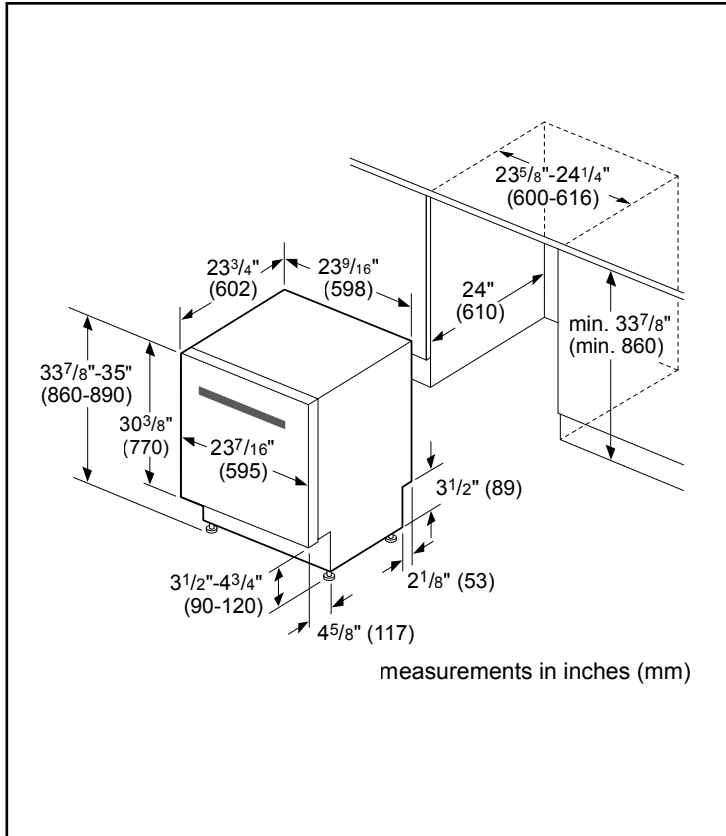

24" Pocket Handle Dishwasher

800 Series – Black SHP78CM6N

Installation Details

Accessories: To purchase Bosch accessories, cleaners & parts please visit www.bosch-home.com/us/store or call 1-800-944-2904 (Mon to Fri 5 am to 6 pm PST, Sat 6 am to 3 pm PST).

Notes: All height, width and depth dimensions are shown in inches. BSH reserves the absolute and unrestricted right to change product materials and specifications, at any time, without notice. Consult the product's installation instructions for final dimensional data and other details prior to making cutout.

Warranties: Please see Use & Care manual or Bosch website for statement of limited warranty.

For more information on our entire line of products, go to www.bosch-home.com/us or call 1-800-944-2904

© BSH Home Appliances Corporation. All rights reserved. Bosch is a registered trademark of Robert Bosch GmbH.