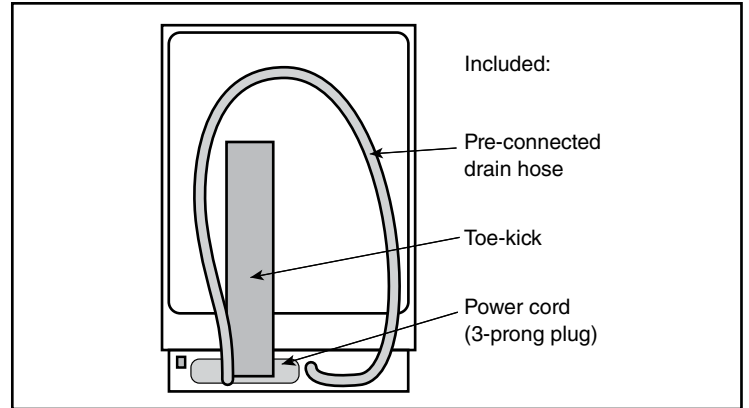

24" Pocket Handle Dishwasher

800 Series – Black Stainless SHP78CM4N

BOSCH

Invented for life

Installation Details

Accessories: To purchase Bosch accessories, cleaners & parts please visit www.bosch-home.com/us/store or call 1-800-944-2904 (Mon to Fri 5 am to 6 pm PST, Sat 6 am to 3 pm PST).

Notes: All height, width and depth dimensions are shown in inches. BSH reserves the absolute and unrestricted right to change product materials and specifications, at any time, without notice. Consult the product's installation instructions for final dimensional data and other details prior to making cutout.