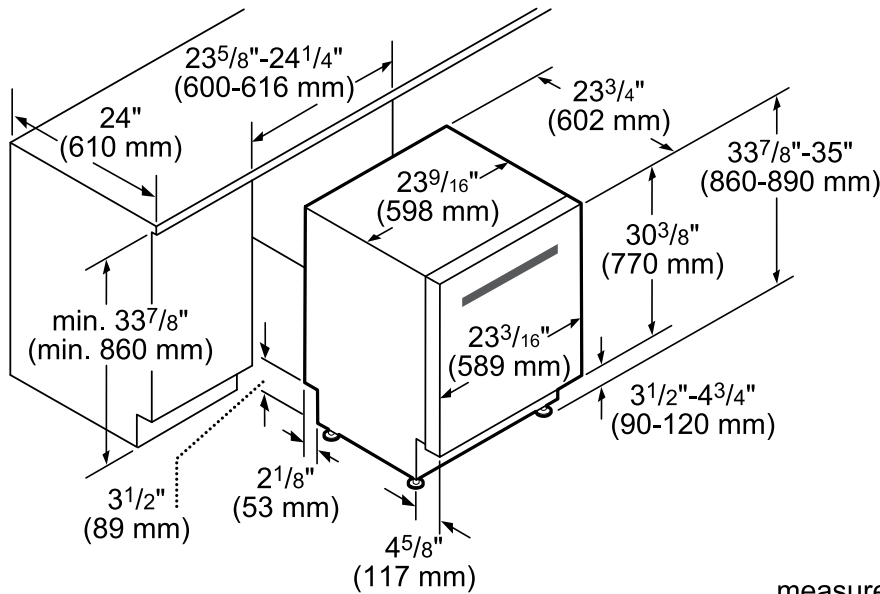

DIMENSIONS & WEIGHT

Overall Appliance Dimensions (HxWxD)	33 7/8" x 23 9/16" x 23 3/4"
Required Cutout Size (HxWxD)	33 7/8" Min. x 23 5/8" Min. x 24"
Adjustable Feet	Yes
Net Weight	109 lbs

*Certification to NSF/ANSI Standard 184 for residential dishwashers

**Accessory Kit includes Extra-Tall-Item Sprinkler, Vase / Bottle Holder, 3 Plastic Item Clips and Small Item Basket

Fine Silverware Carafe

DISHWASHER & CUTOUT DIMENSIONS

measurements in inches and mm

These warranties give you specific legal rights and you may have other rights that vary from state to state. Limited warranty from date of delivery. For complete warranty details, refer to your Use & Care manual, or ask your dealer.