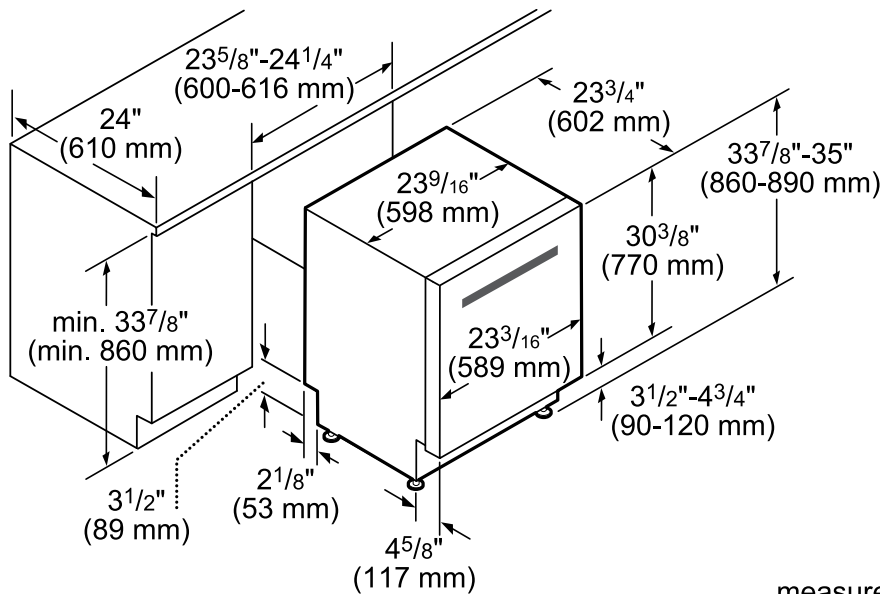

DIMENSIONS & WEIGHT

Overall Appliance Dimensions (HxWxD)	33 7/8" x 23 9/16" x 23 3/4"
Required Cutout Size (HxWxD)	33 7/8" Min. x 23 5/8" Min. x 24"
Adjustable Feet	Yes
Net Weight	108 lbs

*Certification to NSF/ANSI Standard 184 for residential dishwashers

**Accessory Kit includes Extra-Tall-Item Sprinkler, Vase / Bottle Holder, 3 Plastic Item Clips and Small Item Basket

Fine Silverware Carafe

DISHWASHER & CUTOUT DIMENSIONS

measurements in inches and mm

These warranties give you specific legal rights and you may have other rights that vary from state to state. Limited warranty from date of delivery. For complete warranty details, refer to your Use & Care manual, or ask your dealer.