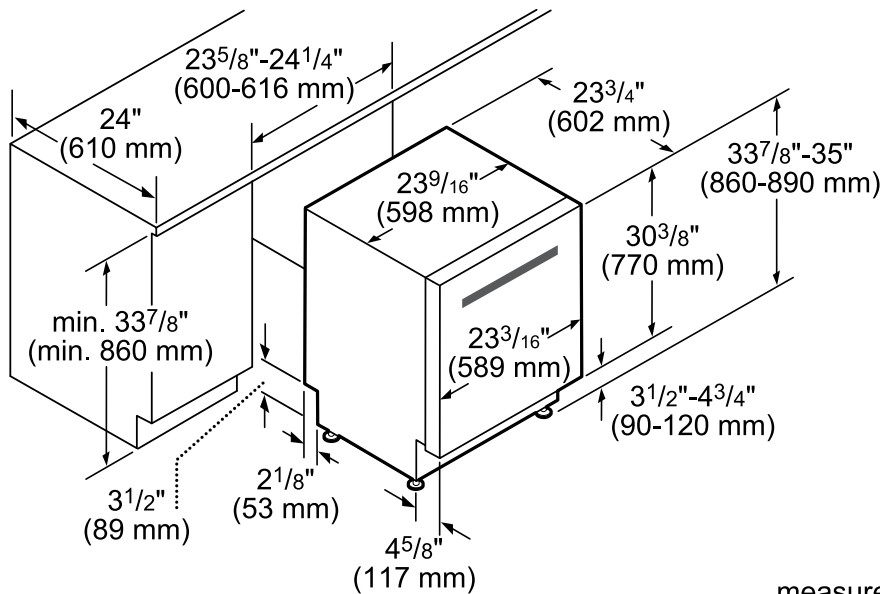

DIMENSIONS & WEIGHT

Overall Appliance Dimensions (HxWxD)	33 7/8" x 23 9/16" x 23 3/4"
Required Cutout Size (HxWxD)	33 7/8" Min. x 24" Min. x 24"
Adjustable Feet	Yes
Net Weight	109 lbs

*Certification to NSF/ANSI Standard 184 for residential dishwashers

**Accessory Kit includes Extra-Tall-Item Sprinkler, Vase / Bottle Holder, 3 Plastic Item Clips and Small Item Basket

Fine Silverware Carafe

DISHWASHER & CUTOUT DIMENSIONS

measurements in inches and mm

These warranties give you specific legal rights and you may have other rights that vary from state to state. Limited warranty from date of delivery. For complete warranty details, refer to your Use & Care manual, or ask your dealer.