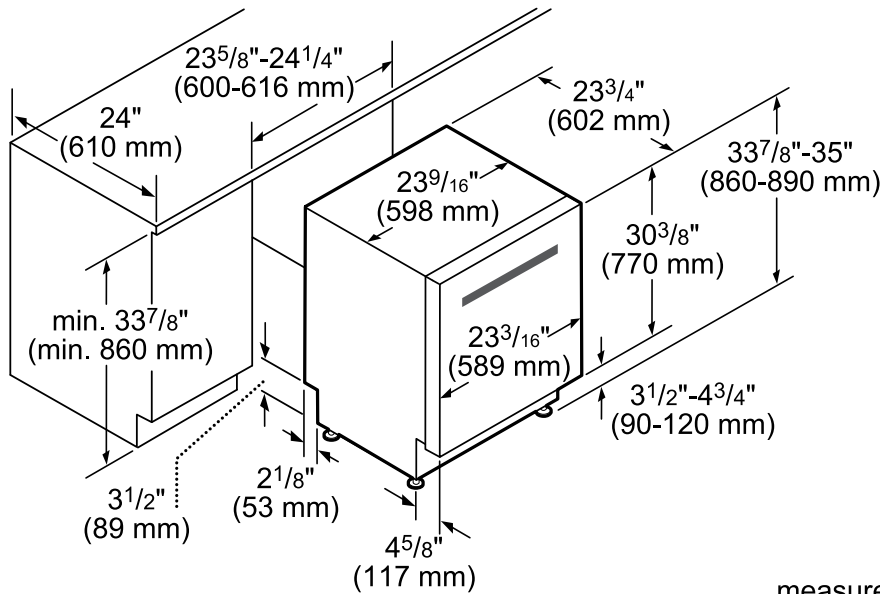

DIMENSIONS & WEIGHT

Overall Appliance Dimensions (HxWxD)	33 7/8" x 23 9/16" x 23 3/4"
Required Cutout Size (HxWxD)	33 7/8" Min. x 24" Min. x 24"
Adjustable Feet	Yes
Net Weight	108 lbs

*Certification to NSF/ANSI Standard 184 for residential dishwashers

**Accessory Kit includes Extra-Tall-Item Sprinkler, Vase / Bottle Holder, 3 Plastic Item Clips and Small Item Basket

Fine Silverware Carafe

DISHWASHER & CUTOUT DIMENSIONS

measurements in inches and mm

These warranties give you specific legal rights and you may have other rights that vary from state to state. Limited warranty from date of delivery. For complete warranty details, refer to your Use & Care manual, or ask your dealer.