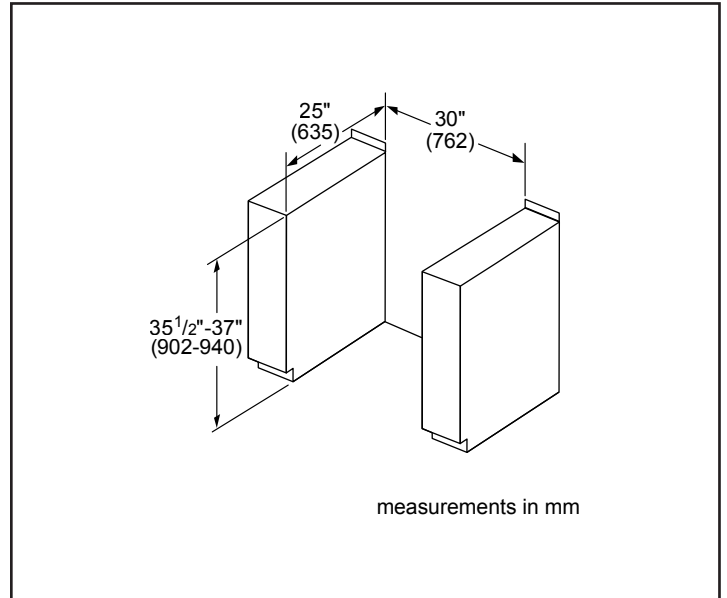

30" Induction Slide-in Range

800 Series – Black Stainless Steel HII8047U

Installation Details

Accessories: To purchase Bosch accessories, cleaners & parts please visit www.bosch-home.com/us/store or call 1-800-944-2904 (Mon to Fri 5 am to 6 pm PST, Sat 6 am to 3 pm PST).

Notes: All height, width and depth dimensions are shown in inches. BSH reserves the absolute and unrestricted right to change product materials and specifications, at any time, without notice. Consult the product's installation instructions for final dimensional data and other details prior to making cutout.

Warranties: Please see Use & Care manual or Bosch website for statement of limited warranty.

For more information on our entire line of products, go to www.bosch-home.com/us or call 1-800-944-2904

© BSH Home Appliances Corporation. All rights reserved. Bosch is a registered trademark of Robert Bosch GmbH.