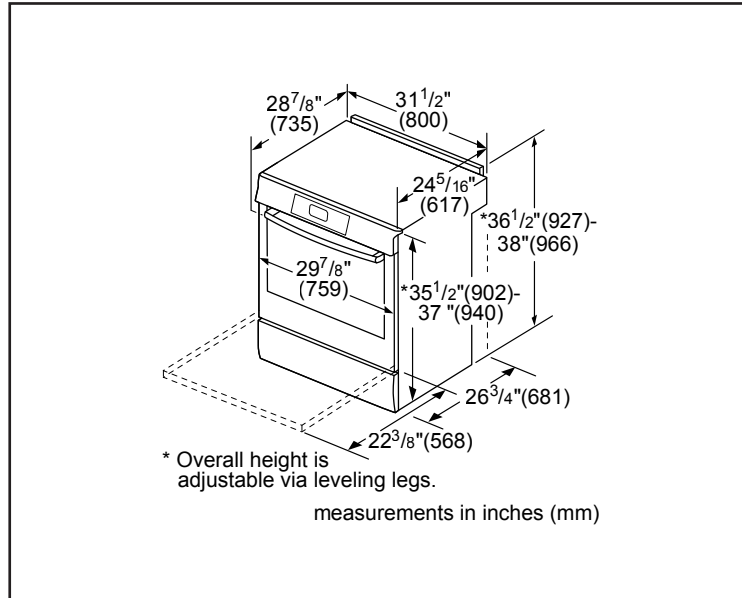

30" Induction Slide-in Range

800 Series – Black Stainless Steel HII8047U

Installation Details

Accessories: To purchase Bosch accessories, cleaners & parts please visit www.bosch-home.com/us/store or call 1-800-944-2904 (Mon to Fri 5 am to 6 pm PST, Sat 6 am to 3 pm PST).

Notes: All height, width and depth dimensions are shown in inches. BSH reserves the absolute and unrestricted right to change product materials and specifications, at any time, without notice. Consult the product's installation instructions for final dimensional data and other details prior to making cutout.

Warranties: Please see Use & Care manual or Bosch website for statement of limited warranty.

For more information on our entire line of products, go to www.bosch-home.com/us or call 1-800-944-2904

© BSH Home Appliances Corporation. All rights reserved. Bosch is a registered trademark of Robert Bosch GmbH.