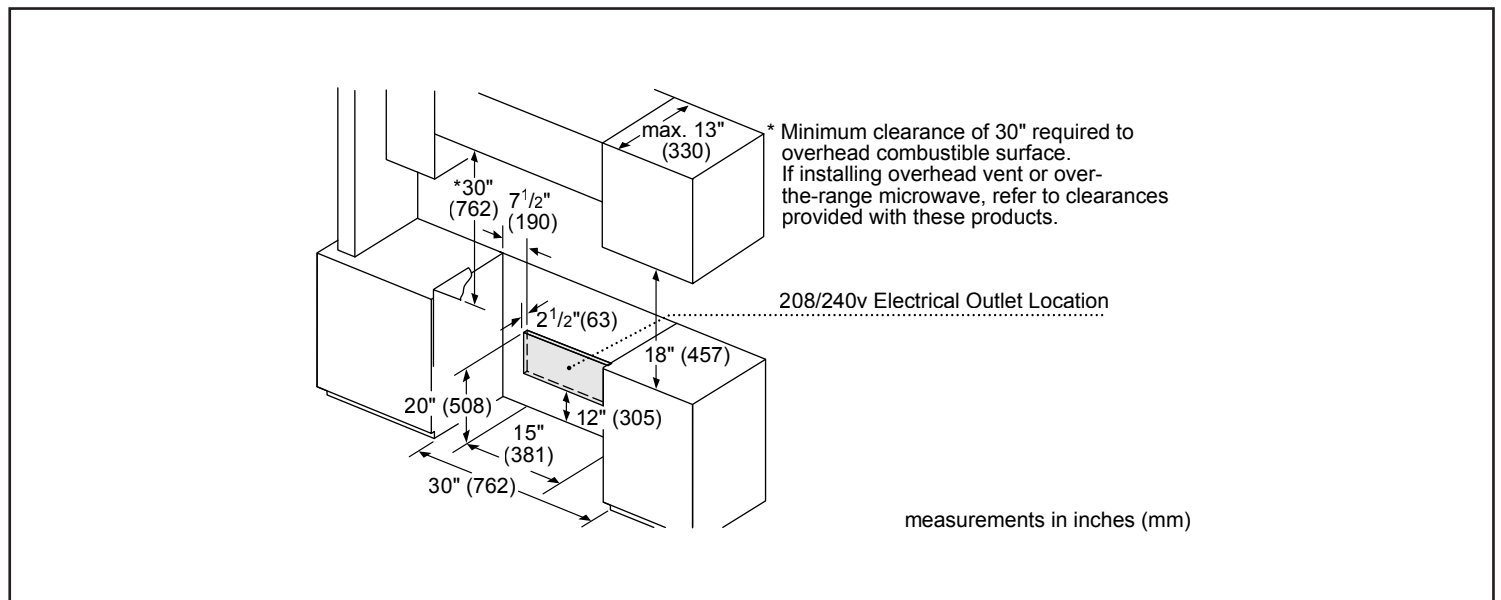

30" Induction Slide-in Range

800 Series – Black Stainless Steel HII8047U

Installation Details

Accessories: To purchase Bosch accessories, cleaners & parts please visit www.bosch-home.com/us/store or call 1-800-944-2904 (Mon to Fri 5 am to 6 pm PST, Sat 6 am to 3 pm PST).

Notes: All height, width and depth dimensions are shown in inches. BSH reserves the absolute and unrestricted right to change product materials and specifications, at any time, without notice. Consult the product's installation instructions for final dimensional data and other details prior to making cutout.

Warranties: Please see Use & Care manual or Bosch website for statement of limited warranty.

For more information on our entire line of products, go to www.bosch-home.com/us or call 1-800-944-2904

© BSH Home Appliances Corporation. All rights reserved. Bosch is a registered trademark of Robert Bosch GmbH.