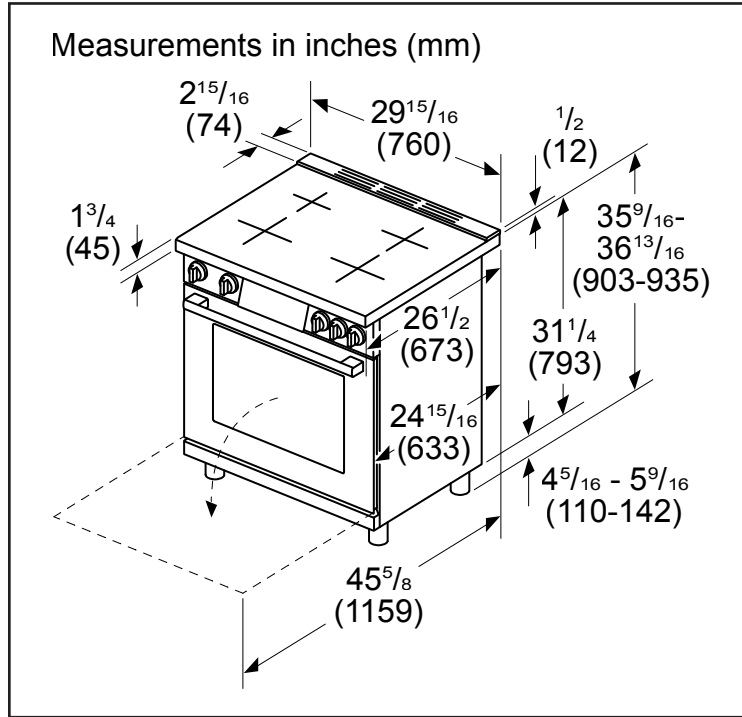

30" Industrial Style Induction Range

800 Series – Stainless Steel HIS8055U

BOSCH
Invented for life

Installation Details

Accessories: To purchase Bosch accessories, cleaners & parts please visit www.bosch-home.com/us/store or call 1-800-944-2904 (Mon to Fri 5 am to 6 pm PST, Sat 6 am to 3 pm PST).

Notes: All height, width and depth dimensions are shown in inches. BSH reserves the absolute and unrestricted right to change product materials and specifications, at any time, without notice. Consult the product's installation instructions for final dimensional data and other details prior to making cutout.

Warranties: Please see Use & Care manual or Bosch website for statement of limited warranty.

For more information on our entire line of products, go to www.bosch-home.com/us or call 1-800-944-2904

© BSH Home Appliances Corporation. All rights reserved. Bosch is a registered trademark of Robert Bosch GmbH.