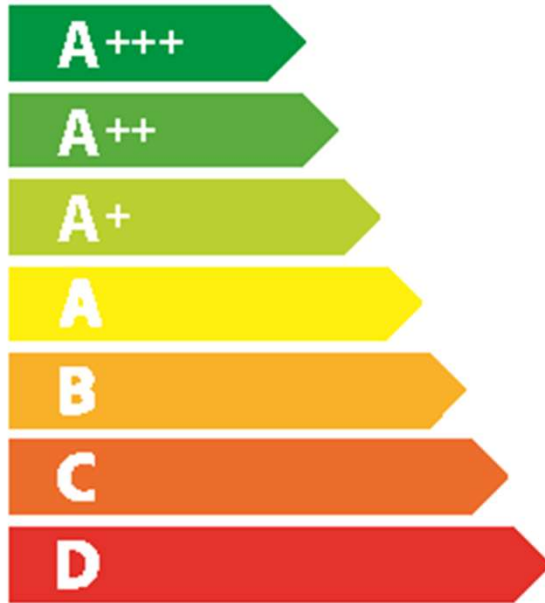

A**B**CDEFG

53 dB

65/2014

ENERGY

GAGGENAU

AL400192

AR401142

71
kWh/annum

A blue icon of a fan or motor inside a rounded rectangle. Below the icon is the text **A B C D E F G**, where the letter **B** is bolded.

A blue icon of a light bulb inside a rounded rectangle. Below the icon is the text **A B C D E F G**, where the letter **C** is bolded.

A blue icon showing water droplets and a filter inside a rounded rectangle. Below the icon is the text **A B C D E F G**, where the letter **B** is bolded.

A blue icon of a speaker inside a rounded rectangle. Below the icon is the text **55 dB**.