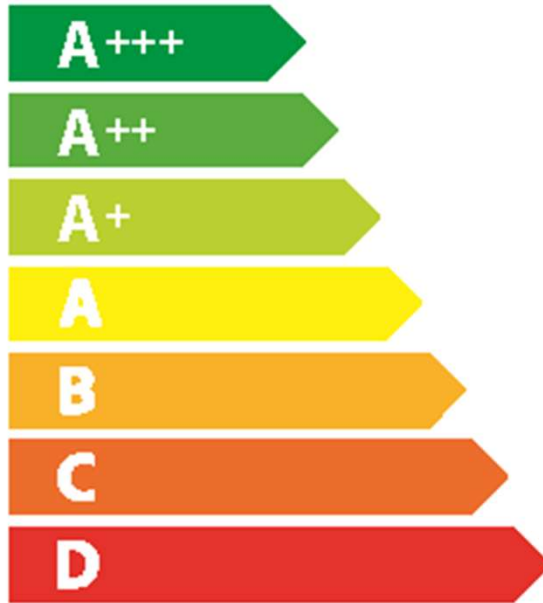

A+

51
kWh/annum

ABCDEFG

AB**C**DEFG

A**B**CDEFG

53 dB

65/2014