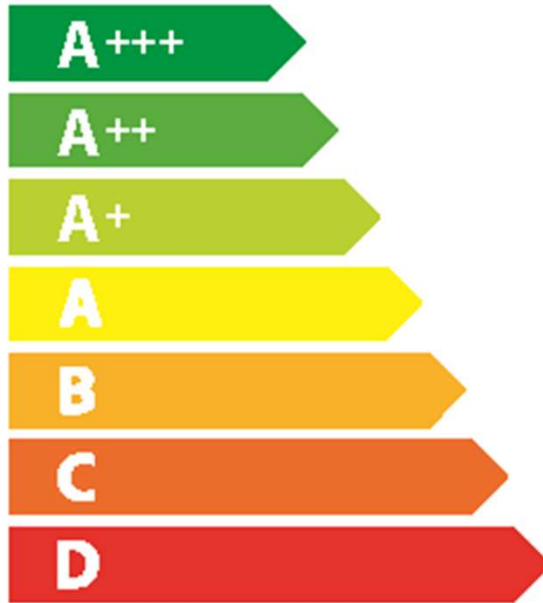

A

67
kWh/annum

ABCDEFG

ABCD**E**FG

A**B**CDEFG

66 dB

65/2014