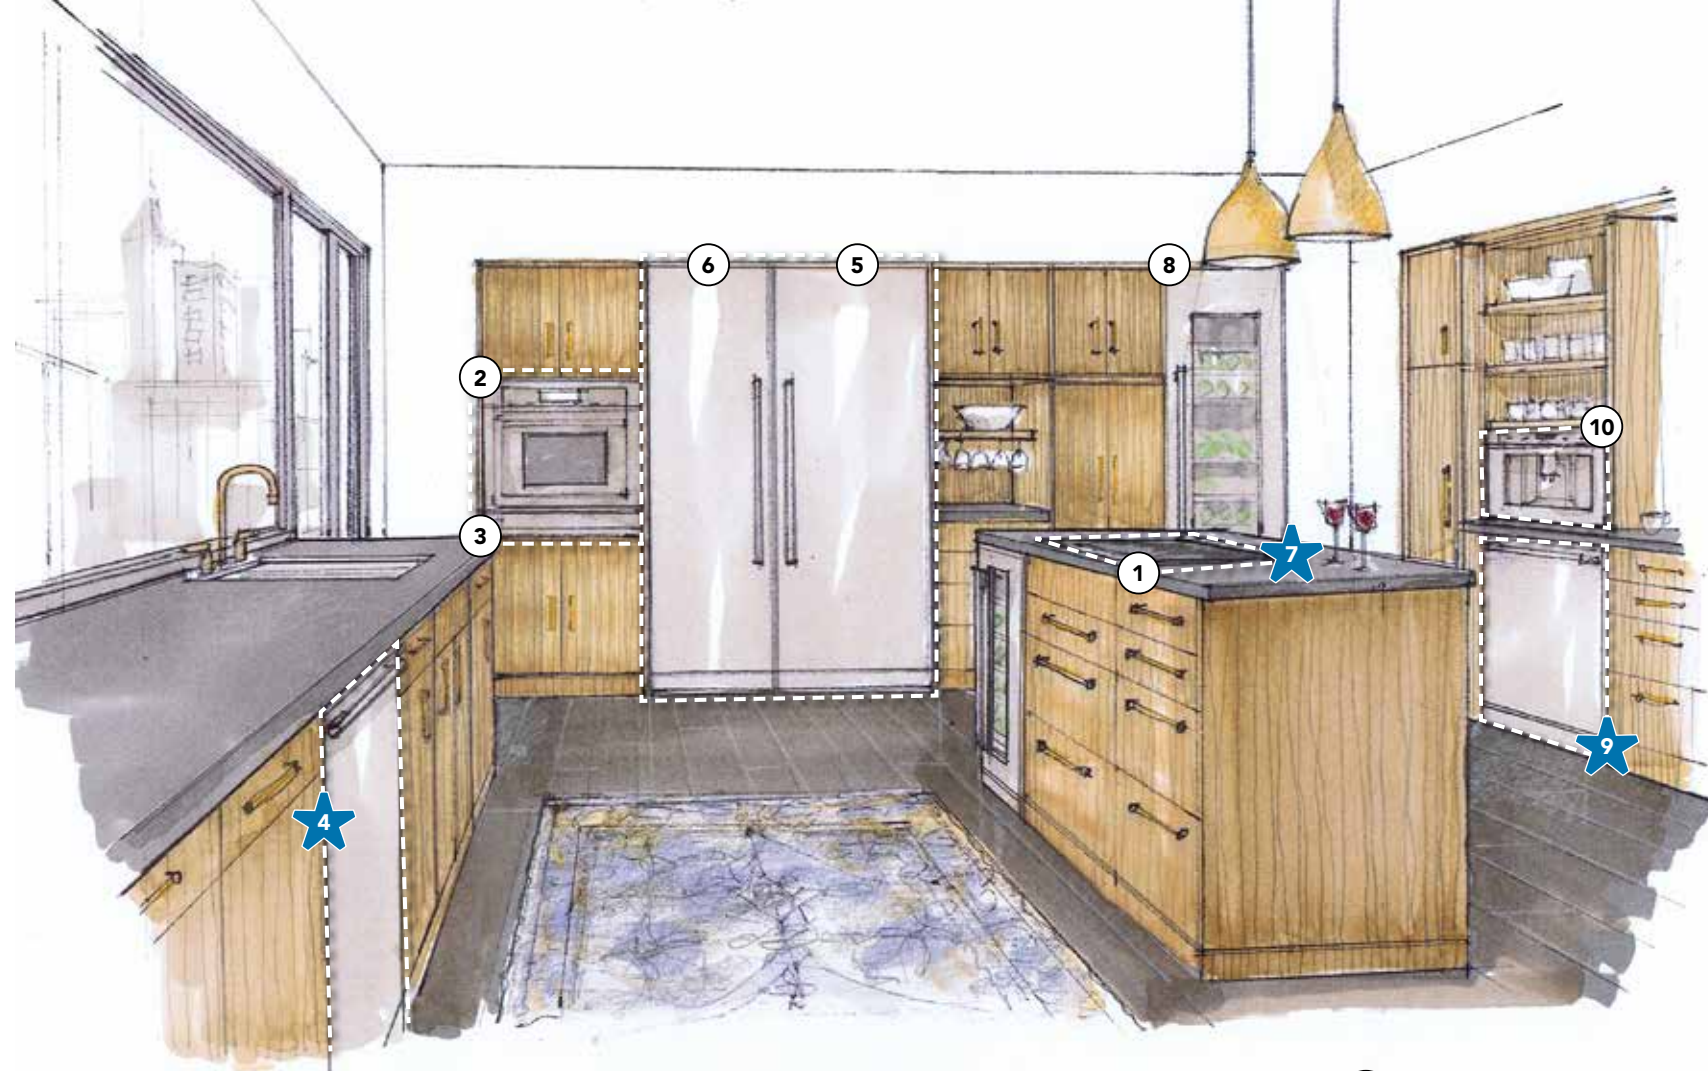

10 | 24-Inch Fully Automatic Built-in Coffee Machine  
TCM24PS

5 | 23.5-Inch Built-In Fresh Food Column  
T23IF905SP

6 | 18-Inch Built-In Freezer Column  
T18IF905SP

Build & save with the all-new Star Savings Estimator.  
[ONE-TWO-FREE.COM](http://ONE-TWO-FREE.COM)

# The Visionary

For those who see beyond the ordinary

Contemporary flair meets advanced innovation and personalization with appliances from the sleek Masterpiece® Collection, including the Freedom® Induction Cooktop, a Chimney-Style Ventilation Hood, and the Triple Speed Oven with Warming Drawer. Bring every culinary vision to life with elevated ease.