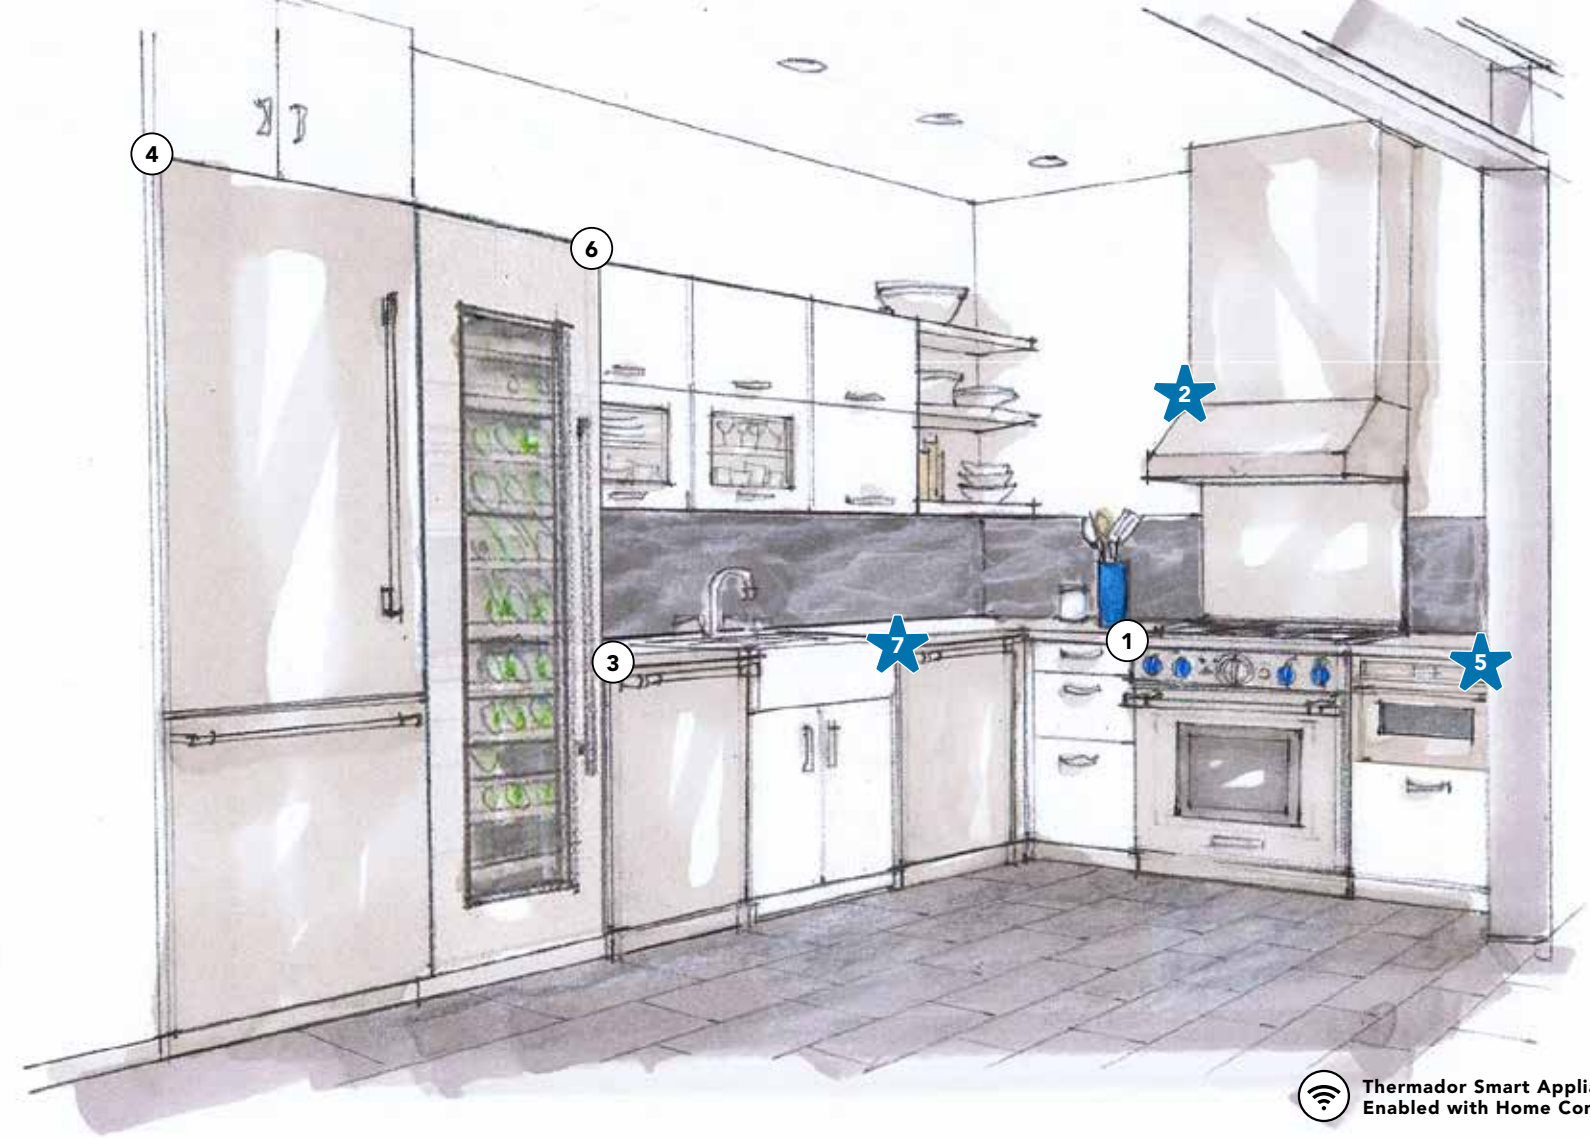

3 | 24-Inch Emerald® Dishwasher  
DWH650WFP

Build & save with the all-new Star Savings Estimator.  
**ONE-TWO-FREE.COM**

4 | 30-Inch Pre-Assembled Built-In Bottom Freezer  
T30BB925SS

5 | 24-Inch Built-In MicroDrawer®  
MD24WS

# The Uptowner

For those seeking sophisticated charm

Reflect your sophisticated uptown style with the sleek combination of a 36-inch Pro Harmony® Range and matching 36-inch Professional Chimney Hood. A stunning 36-inch Bottom Freezer Refrigerator and Sapphire® Dishwasher deliver the ultimate preservation and cleaning power for all your entertaining needs.