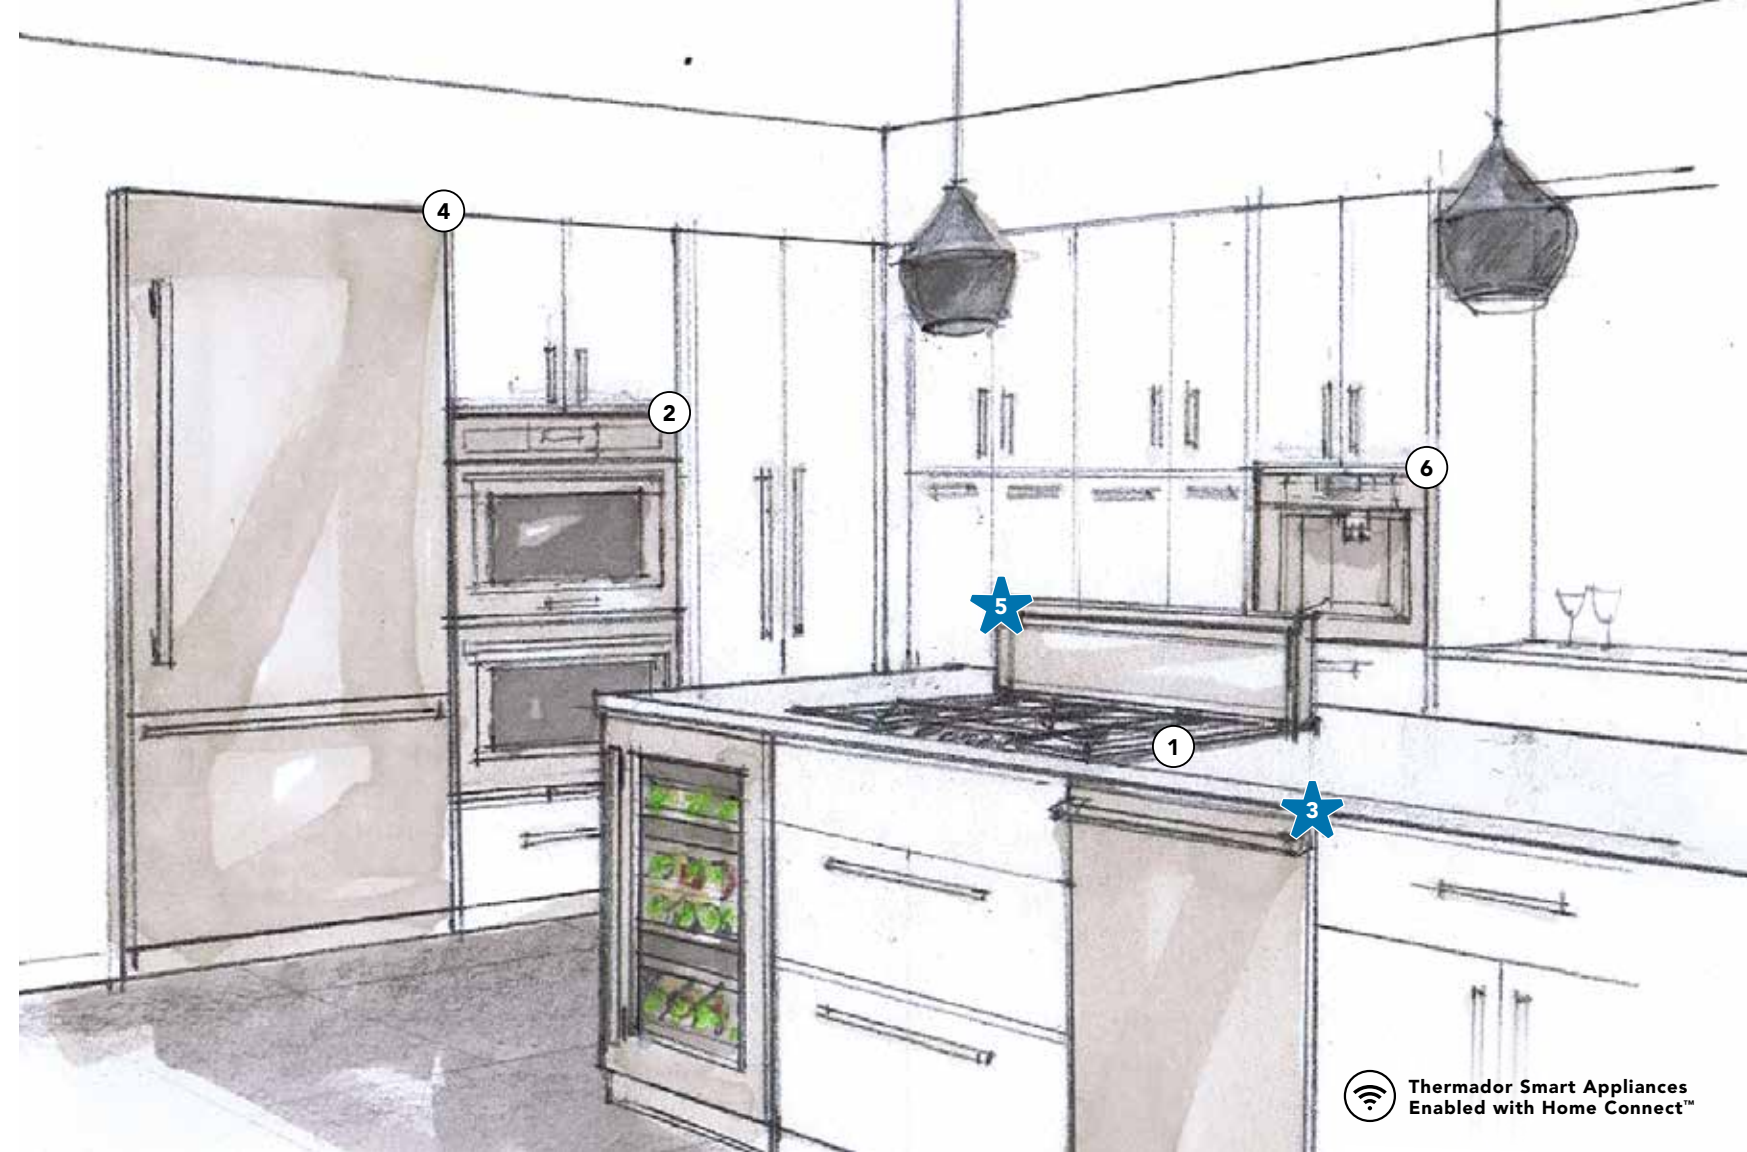

The Contemporary Chef

For those who crave a more modern approach to entertaining

Revel in the culinary potential of a 36-inch Gas Cooktop with Downdraft Ventilation that retracts when not in use and Masterpiece® Double Wall Oven. When combined with a Built-in Bottom Freezer Refrigerator and spacious Sapphire® Dishwasher, this suite is the ideal space to bring your contemporary tastes to life.

*Refer to page 5 for the ONE-TWO-FREE® program details.
Savings based on UMRP pricing.
Visit Thermador.com for product features.

UPGRADE

FREE GIFT

Build & save with the all-new Star Savings Estimator.
ONE-TWO-FREE.COM