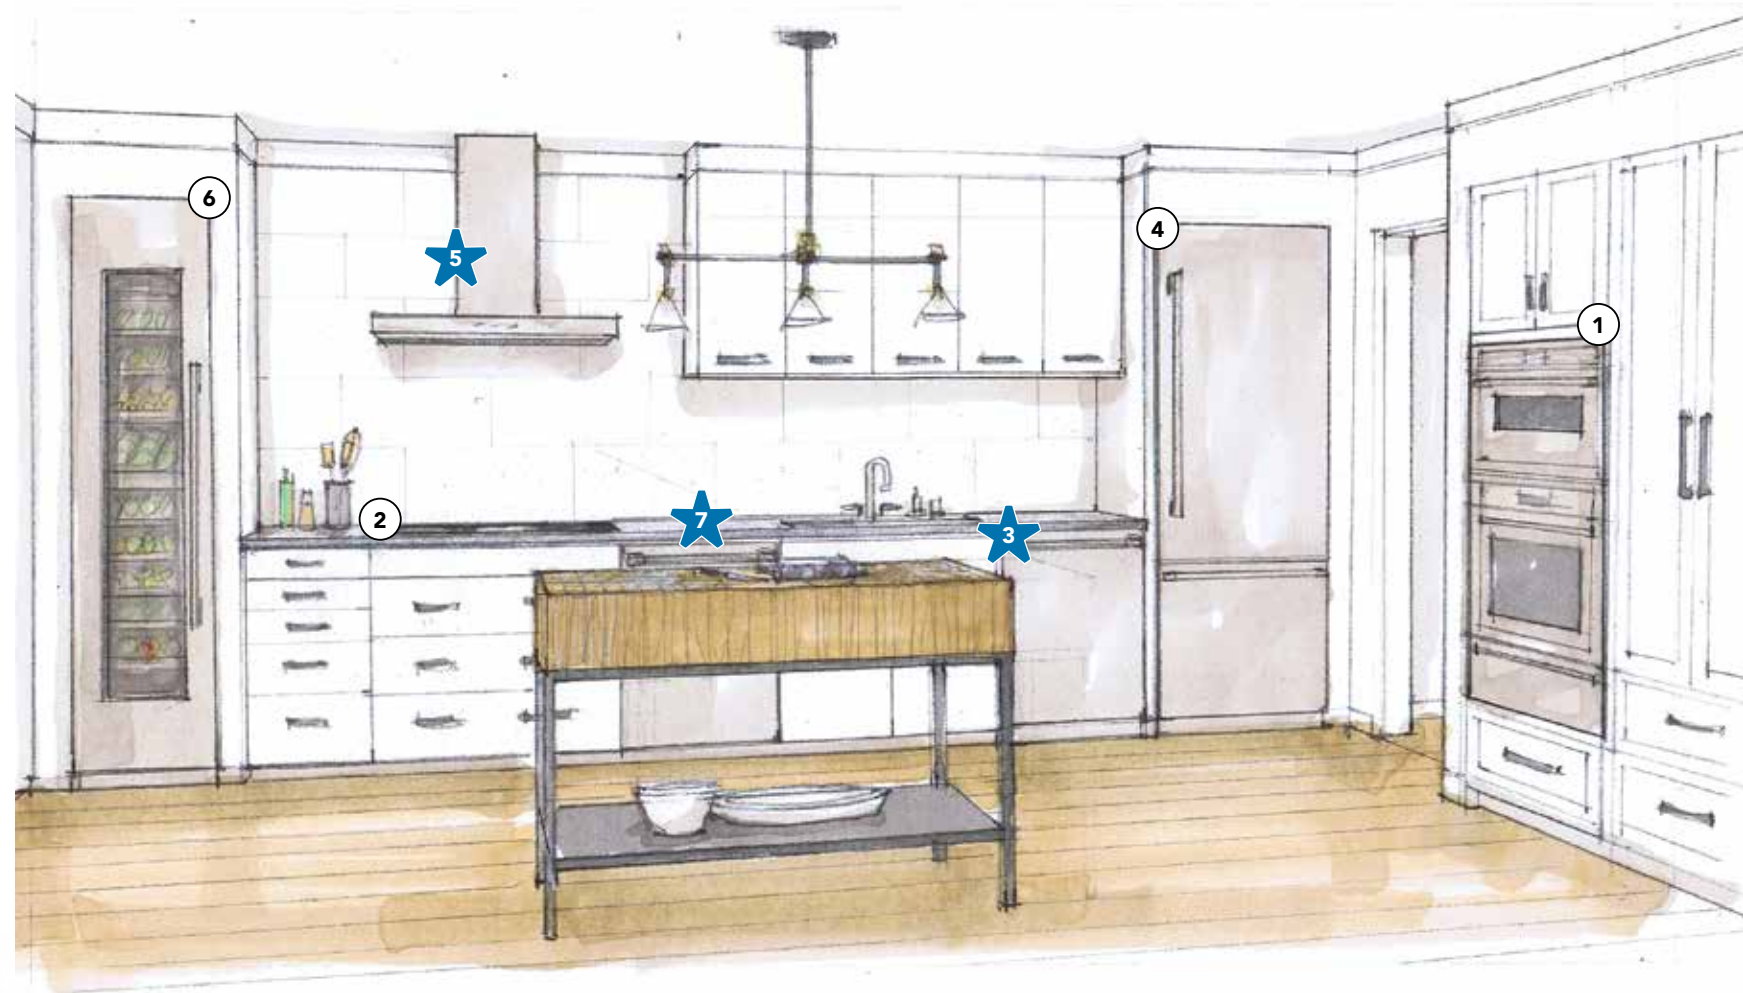

2 | 36-Inch Masterpiece® Freedom® Induction Cooktop  
CIT36XWBB

3 | 24-Inch Sapphire® Dishwasher  
(\$500 upgrade shown)  
DWHD770WFM

4 | 30-Inch Stainless Steel Built-In Bottom Freezer Refrigerator  
T30BB915SS

5 | 36-Inch Masterpiece® Drawer-Style Chimney Hood  
HDDB36WS

6 | 18-Inch Built-In Wine Preservation Column  
T18IW9055P

7 | 24-Inch Emerald® Dishwasher  
DWHD650WFM

FREE GIFT

FREE GIFT

Build & save with the all-new Star Savings Estimator.  
[ONE-TWO-FREE.COM](http://ONE-TWO-FREE.COM)

# The Compact Starter Suite

Designed with your compact needs in mind

Not one inch goes to waste in this galley style kitchen, where every appliance is neatly tucked into its dedicated area. The 30-inch Pro Harmony® Range saves space while you let your imagination run free. The Built-In Bottom Freezer Refrigerator, Wine Column and Sapphire® Dishwasher deliver the ultimate entertaining experience within a compact space.