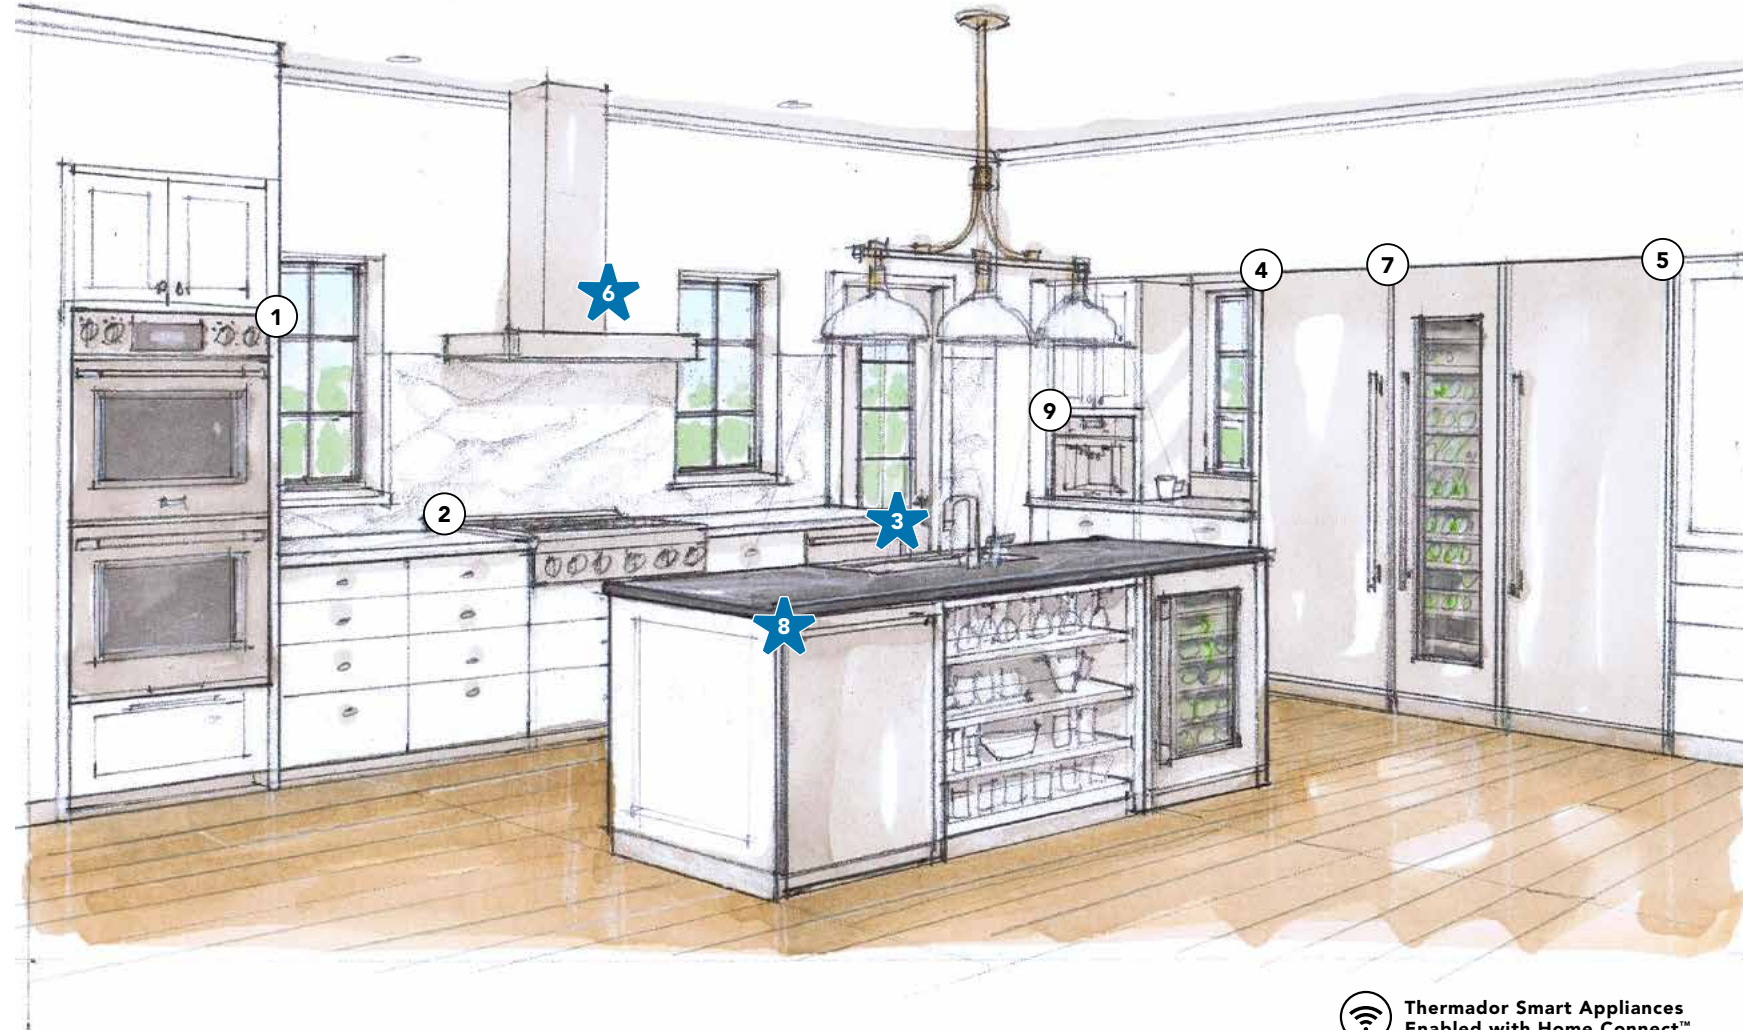

3 | 24-Inch Sapphire® Dishwasher  
(\$500 upgrade shown)  
DWHD770WFP

8 | 24-Inch Emerald® Dishwasher  
DWHD650WFP

4 | 30-Inch Built-In Fresh Food Column  
T30IF9055P

9 | 24-Inch Fully Automatic Built-In Coffee Machine  
TCM24PS

# The Space to Replace

For those seeking effortless replacement

A sleek, modern kitchen providing ideal refrigeration pairings including the specially designed 23.5-inch Refrigeration Column, that can be paired with any 18-inch and 24-inch Freezer Column—the perfect fit into existing 42-inch and 48-inch spaces. It also includes the 30-inch Masterpiece® Steam Oven paired with a new Storage Drawer installed directly beneath for convenient storage while fitting seamlessly within pre-existing 30-inch Single Wall Oven cavities. And for preexisting 24-inch cavities, the 24-inch Thermador Dishwasher or 24-inch Built-In Coffee Machine make replacement effortless.