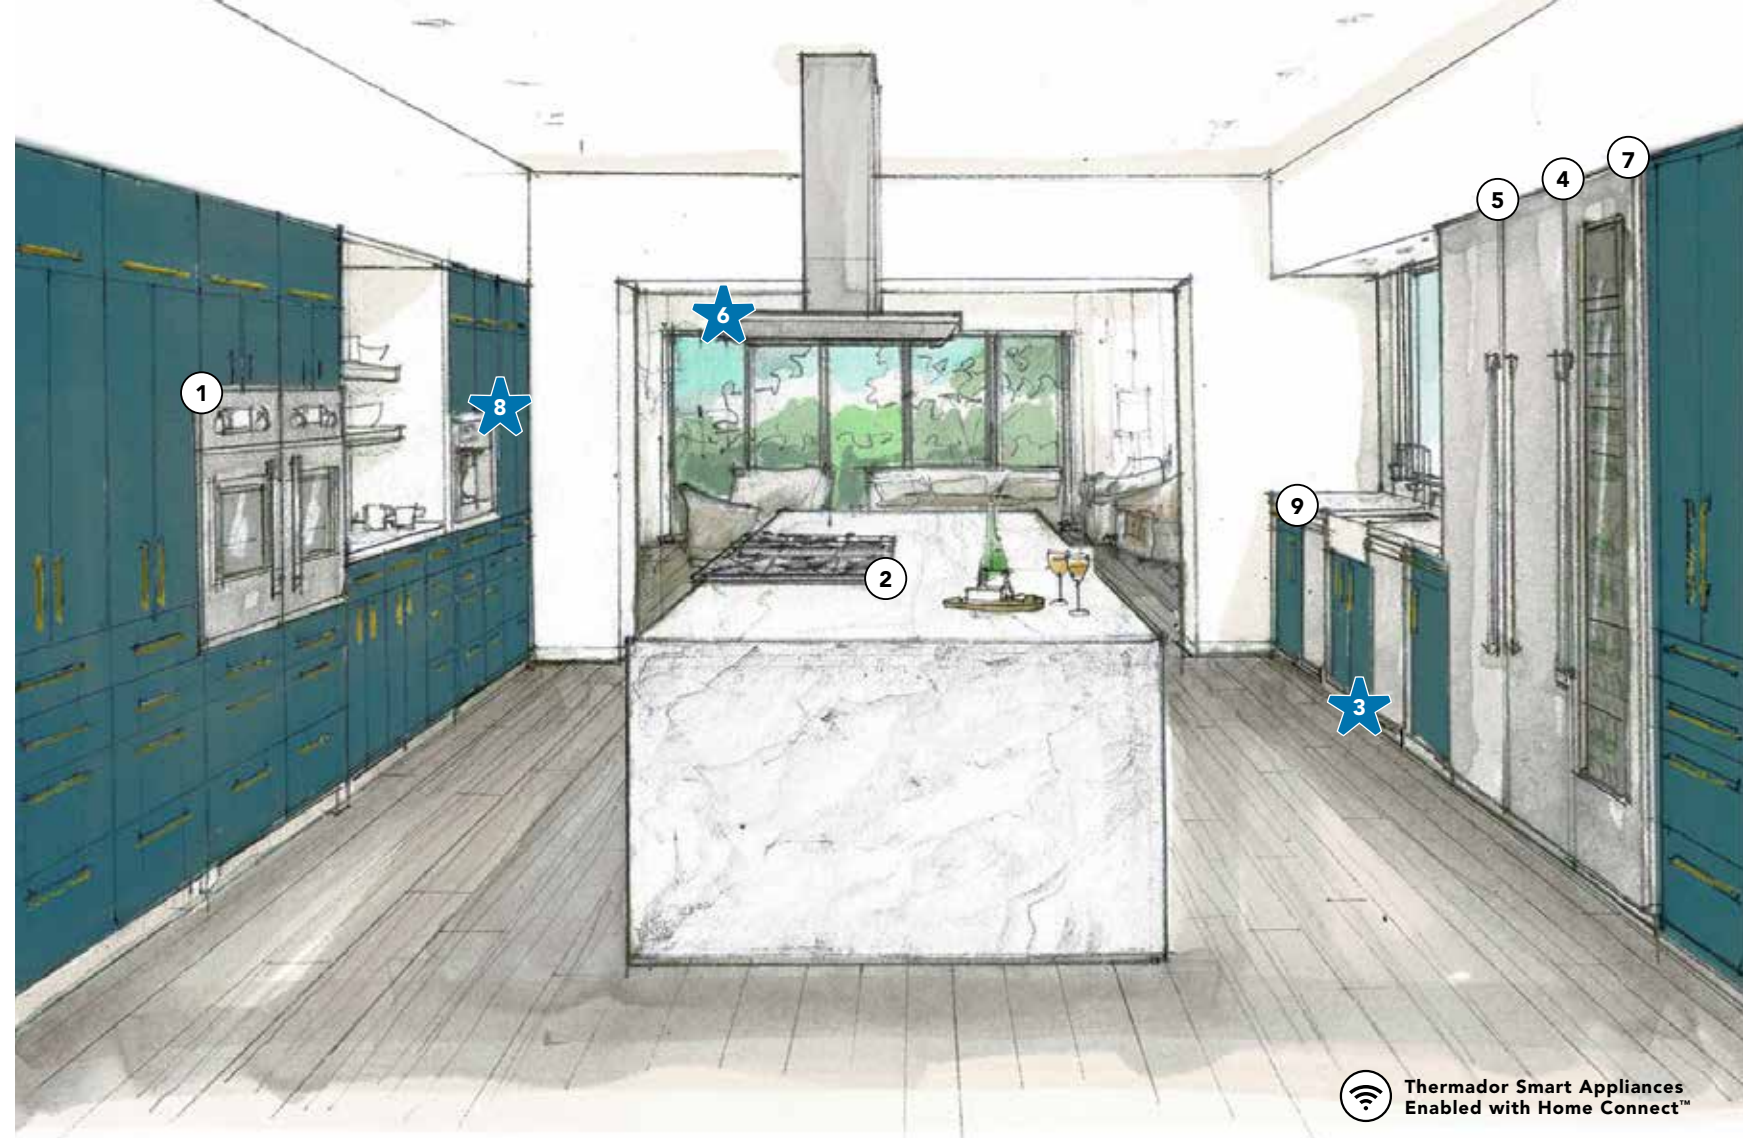

The Ultimate Culinary Artist

Indulge in first-class cooking, every day

Leave no desire unfulfilled and no recipe undiscovered. A pair of Professional Side Swing Ovens provide endless inspiration for ambitious recipes, while the 48-Inch Rangetop lays the foundation for superior searing, grilling, and boiling. But wait there's more, the Sapphire® Dishwasher, Built-In Coffee Machine, and Wine Preservation Column act as the ultimate entertainment trio. This suite has it all, and then some.

*Refer to page 5 for the ONE-TWO-FREE® program details. Savings based on UMRP pricing. Visit Thermador.com for product features.

1 | 30-Inch Professional Side Swing Ovens POD301LW & POD301RW	FREE GIFT 6 | 54-Inch Professional Island Hood (blower included) HPIN54WS & VTR1330W
2 | 48-Inch Professional Rangetop PCG486WL	7 | 24-Inch Built-In Wine Preservation Column T24IW905SP
UPGRADE 3 | 24-Inch Sapphire® Dishwasher (*$500 upgrade shown) DWH770WFP	50% OFF 8 | 24-Inch Fully Automatic Built-In Coffee Machine TCM24PS
4 | 30-Inch Built-In Fresh Food Column T30IR905SP	9 | 24-Inch Emerald® Dishwasher DWH650WFP
5 | 30-Inch Built-In Freezer Column T30IF905SP	Build & save with the all-new Star Savings Estimator. ONE-TWO-FREE.COM