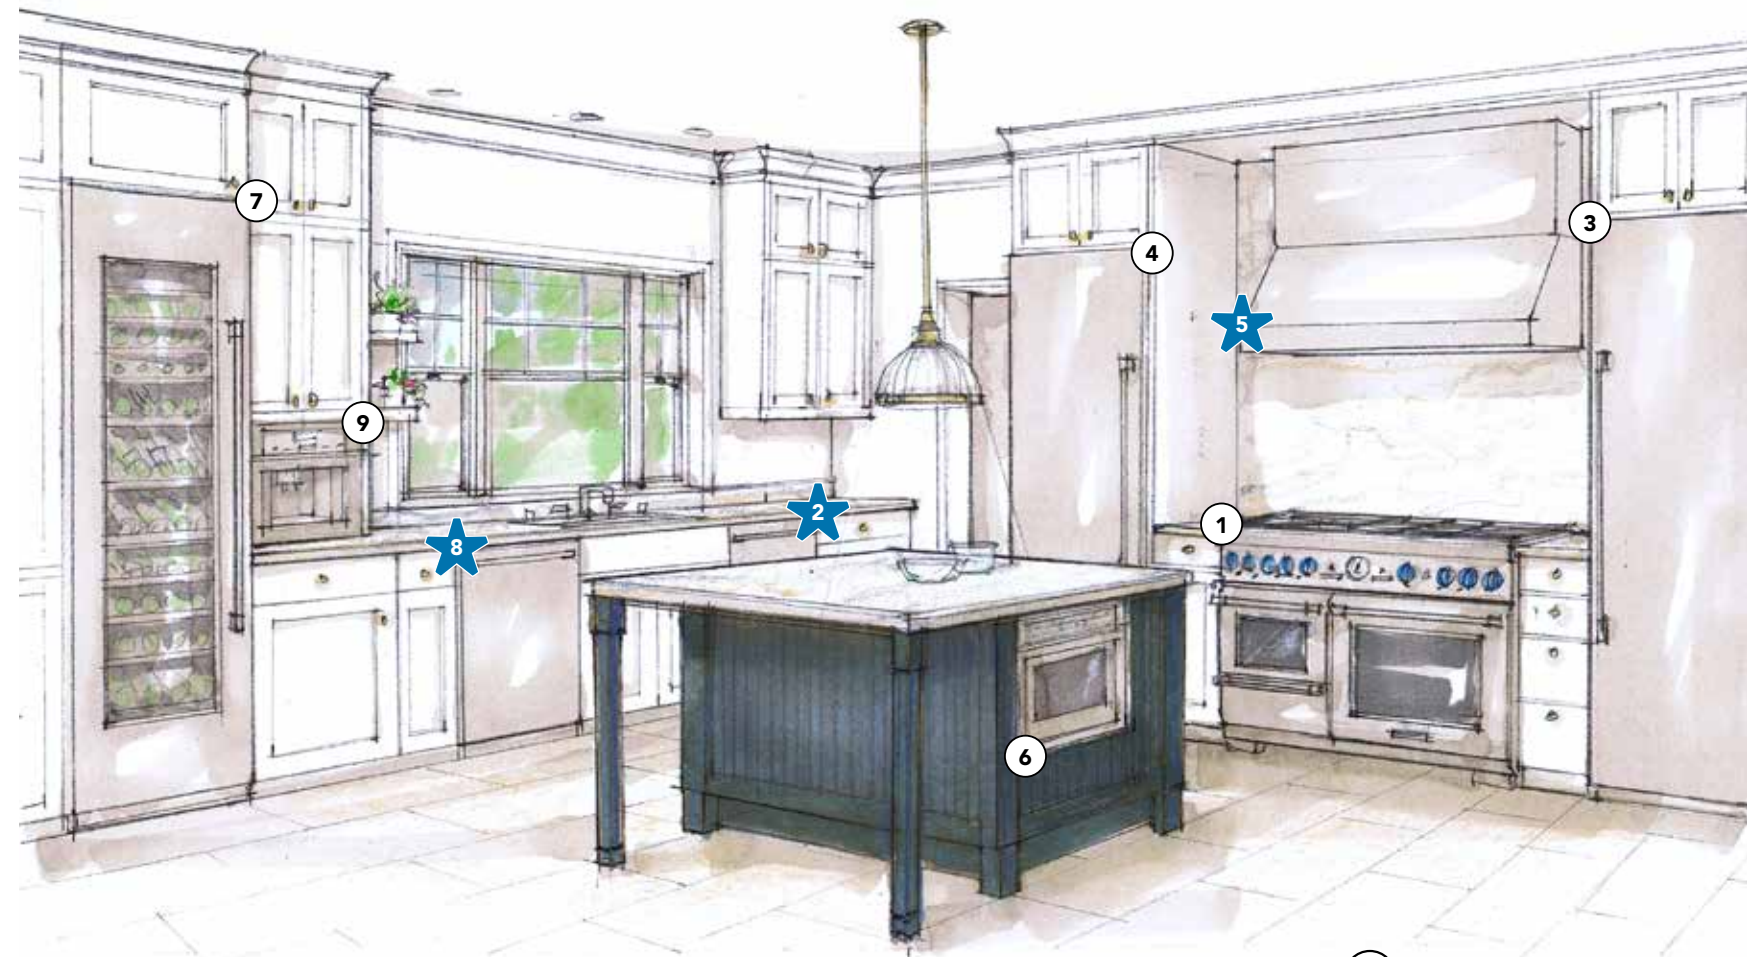

6 | 24-Inch Built-In MicroDrawer®  
MD24WS

3 | 30-Inch Built-In Fresh Food Column  
T30IR905SP

7 | 24-Inch Built-In Wine Preservation Column  
T24IW905SP

4 | 30-Inch Built-In Freezer Column  
T30IF905SP

FREE GIFT

# The Exceptional Entertainer

Provides everything an avid entertainer needs

With unmatched versatility and exceptional cooking prowess, the 60-inch Pro Grand® Range is ideal for those who delight in the art of entertaining. Complemented by 36-inch Freedom® Refrigeration Columns and paired with a 24-inch Built-in Wine Column, programmable Built-in Coffee Machine, and Sapphire® Dishwasher, this suite is everything you need to entertain with panache.