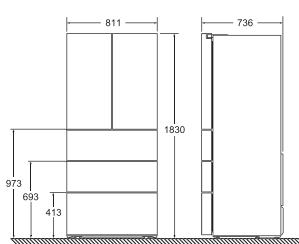

▲ Recommended min. ventilation space for built-in installation, Top: 90mm, Sides: min. 25mm each, Back: 50mm. Door hinge should be placed outside the cabinet.

Please consult sales consultant for a free on-site inspection.