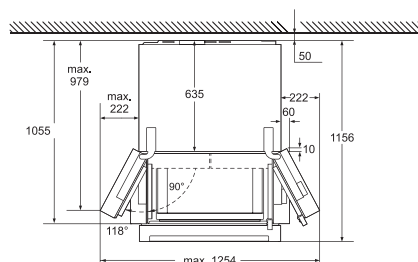

▲ Recommended min. ventilation space for built-in installation, Top: 90mm, Sides: min. 25mm each, Back: 50mm. Door hinge should be placed outside the cabinet.

Please consult sales consultant for a free on-site inspection.