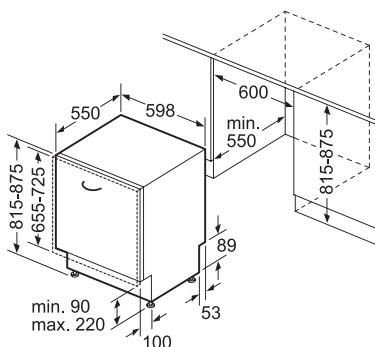

( ) values with extension kit

\* Please ensure the plinth panel is removable.  
Measurements in mm

**BSH Home Appliances Limited**

BSH Home Appliances Group is a Trademark Licensee of Siemens AG

**Customer Contact Hotline:** 2565 6151 (Hong Kong) / 0800 030 (Macau local call only)