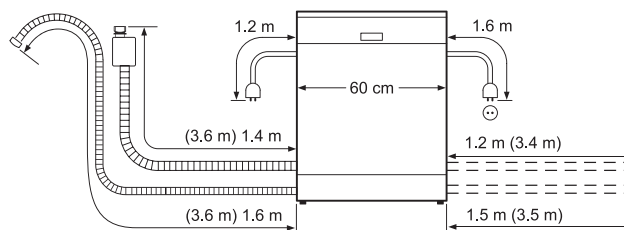

( ) values with extension kit

\* Please ensure the plinth panel is removable.  
Measurements in mm

**BSH Home Appliances Limited**

BSH Home Appliances Group is a Trademark Licensee of Siemens AG

**Customer Contact Hotline:** 2565 6151 (Hong Kong) / 0800 030 (Macau local call only)