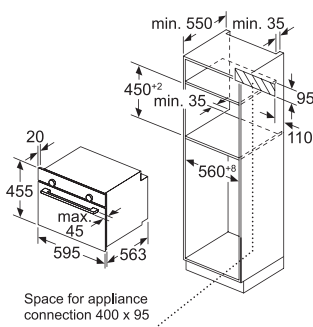

Installation with a hob

If the compact appliance will be installed underneath a hob, the following worktop thicknesses (including substructure if necessary) must be taken into account.

Hob type	min. worktop thickness	
	fitted	flush
Induction hob	42 mm	43 mm
Full surface Induction hob	52 mm	53 mm
Gas hob	32 mm	43 mm
Electric hob	32 mm	35 mm