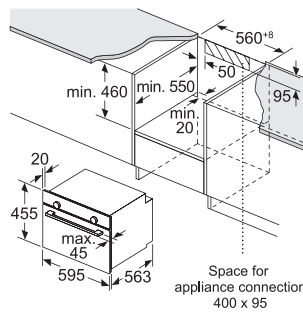

Installation with a hob

If the compact appliance will be installed underneath a hob, the following worktop thicknesses (including substructure if necessary) must be taken into account.

Hob type	min. worktop thickness	
	fitted	flush
Induction hob	42 mm	43 mm
Full surface Induction hob	52 mm	53 mm
Gas hob	32 mm	43 mm
Electric hob	32 mm	35 mm