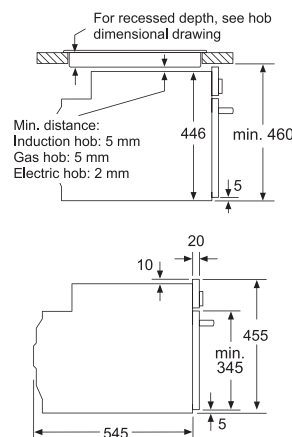

Installation with a hob

If the compact appliance will be installed underneath a hob, the following worktop thicknesses (including substructure if necessary) must be taken into account.

Hob type	min. worktop thickness	
	fitted	flush
Induction hob	42 mm	43 mm
Full surface Induction hob	52 mm	53 mm
Gas hob	32 mm	43 mm
Electric hob	32 mm	35 mm