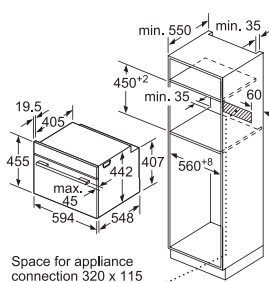

Built-in steam oven

CD634GAS0

Design	• High definition color TFT clearText display • Touch control with rotary knob • softMove door • Double glass cool touch door (40°C door temperature) • Integral cooling fan • 3 shelf levels • Stainless steel oven interior • Interior lighting
Features	• Automatic temperature proposal with actual temperature display • Descaling function • Door contact switch
Programmes / Additional Features	• 4 steam cooking methods - Steam - Defrost - Reheat - Dough proving • Digital electronic clock with on/off and alarm function • Childproof lock • cookControl (20 automatic programmes)
Technical Information	• Ribbed stainless steel cavity • Capacity: 38L • Water tank capacity: 1.3L • Heating temperature: 30°C to 100°C • Total connected load: 1.75kW (13A)
Appliance Dimensions (H x W x D)	455 x 594 x 548mm
Cavity Dimensions (H x W x D)	265 x 325 x 439mm
Supplied Accessories	• 2 large cooking containers (1 perforated and 1 solid) • 1 sponge
Country of Origin	France
Expert Services	• Product consultation with unlimited product hotline inquiry • Kitchen planning consultation with pre-installation site measurement • Professional installation
Recommended Retail Price	HK$26,800