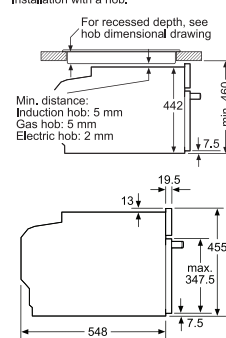

Installation with a hob.