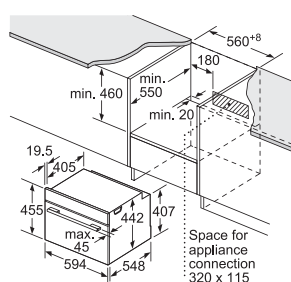

Built-in steam oven

CD634GAS0

Design	• High definition color TFT clearText display • Touch control with rotary knob • softMove door • Double glass cool touch door (40°C door temperature) • Integral cooling fan • 3 shelf levels • Stainless steel oven interior • Interior lighting
Features	• Automatic temperature proposal with actual temperature display • Descaling function • Door contact switch
Programmes / Additional Features	• 4 steam cooking methods - Steam - Defrost - Reheat - Dough proving • Digital electronic clock with on/off and alarm function • Childproof lock • cookControl (20 automatic programmes)
Technical Information	• Ribbed stainless steel cavity • Capacity: 38L • Water tank capacity: 1.3L • Heating temperature: 30°C to 100°C • Total connected load: 1.75kW (13A)
Appliance Dimensions (H x W x D)	455 x 594 x 548mm
Cavity Dimensions (H x W x D)	265 x 325 x 439mm
Supplied Accessories	• 2 large cooking containers (1 perforated and 1 solid) • 1 sponge
Country of Origin	France
Expert Services	• Product consultation with unlimited product hotline inquiry • Kitchen planning consultation with pre-installation site measurement • Professional installation
Recommended Retail Price	HK$26,800