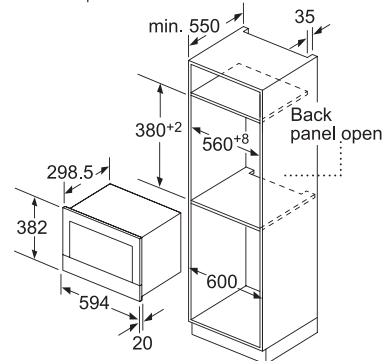

iQ700 oven series

Scan code to find out more

Built-in microwave oven with grill

BE634LGS1B

<b>Design</b>	<ul style="list-style-type: none"> <li>• High definition color TFT clearText display</li> <li>• Touch control with rotary knob</li> <li>• Flat bottom</li> <li>• Stainless steel interior</li> <li>• LED light at cavity ceiling</li> <li>• Left-hinged</li> <li>• Can be installed in wall unit</li> </ul>
<b>Features</b>	<ul style="list-style-type: none"> <li>• Electronic clock with time display</li> <li>• Electronic door opening button</li> </ul>
<b>Programmes / Additional Features</b>	<ul style="list-style-type: none"> <li>• 2 cooking methods                             <ul style="list-style-type: none"> <li>- Microwave</li> <li>- Grill</li> </ul> </li> <li>• Microwave and grill combination</li> <li>• 10 automatic cooking programmes</li> <li>• Time setting, up to 90 minutes</li> </ul>
<b>Technical Information</b>	<ul style="list-style-type: none"> <li>• Capacity: 21L</li> <li>• Grill output: 1.3kW (max.)</li> <li>• Microwave output: 5 levels : 90W, 180W, 360W, 600W, 900W</li> <li>• Total connected load: 1.99kW (13A)</li> </ul>
<b>Appliance Dimensions (H x W x D)</b>	382 x 594 x 318mm
<b>Cavity Dimensions (H x W x D)</b>	220 x 350 x 270mm
<b>Supplied Accessories</b>	<ul style="list-style-type: none"> <li>• 1 glass pan</li> <li>• 1 grid</li> </ul>
<b>Country of Origin</b>	United Kingdom
<b>Expert Services</b>	<ul style="list-style-type: none"> <li>• Product consultation with unlimited product hotline inquiry</li> <li>• Kitchen planning consultation with pre-installation site measurement</li> <li>• Professional installation</li> </ul>
<b>Recommended Retail Price</b>	HK\$12,300

Microwave  
Front panel overhang

Microwave  
in a wall-hanging cupboard

Microwave  
in a tall cupboard

Measurements in mm

**BSH Home Appliances Limited**

BSH Home Appliances Group is a Trademark Licensee of Siemens AG