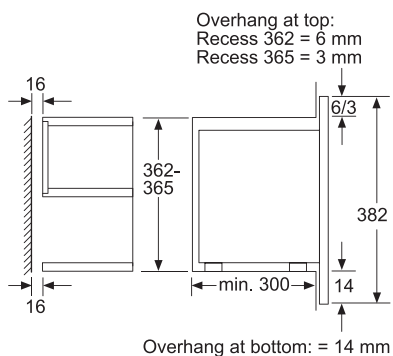

Microwave  
Front panel overhang

Microwave  
in a wall-hanging cupboard

Microwave  
in a tall cupboard

Measurements in mm

**BSH Home Appliances Limited**

BSH Home Appliances Group is a Trademark Licensee of Siemens AG