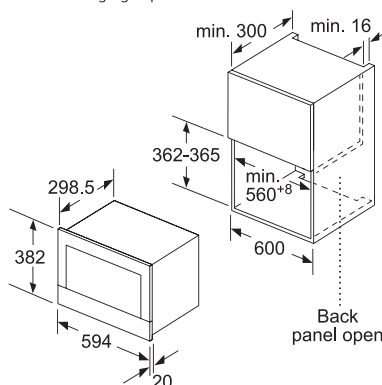

Microwave
in a wall-hanging cupboard