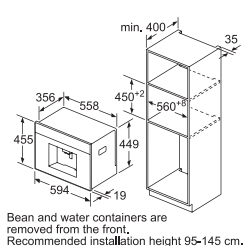

Design	- TFT colour and graphic display - Touch control with rotary knob - Illumination for coffee outlet - Height-adjustable Coffee outlet and milk frother: 15cm high max. - Flexible milk solution - Removable brewing unit for easy cleaning - Easily accessible containers for water, milk and coffee beans - Dishwasher-proof drip tray and coffee grounds container
Features	- sensoFlow System - aromaPressure System - myCoffee: Create up to eight different coffee variants - One-touch preparation: Ristretto, Espresso, Espresso Macchiato, Coffee, Cappuccino, Latte Macchiato, Caffè Latte - Water pump with 19 bar pressure - aromaDouble Shot: Extra-strong coffee by two grinding and brewing processes - Adjustable grinding fineness (multi-level) - coffeeSensor System: The grinding unit automatically adjusts to bean variety - silentCeram Drive: Quiet premium grinder - Milk froth, warm milk and hot water function - oneTouch DoubleCup: Prepare two cups simultaneously for all coffee and milk specialities - Automatic rinsing program - autoMilk Clean: Fully-automatic steam cleaning of the milk system - singlePortion Cleaning: Complete emptying of all pipes after each brewing process - calc'nClean: Automatic cleaning and descaling programme - Reminds in time of water filter change, descaling and cleaning - Removable and dishwasher-proof milk frother - Water tank and bean container storage indicator - Separate chute for ground coffee - Removable water tank for easy refilling - Childproof lock
Technical Information	- Removable water tank (2.4L) - Bean container with aroma protection lid (500g) - Total connected load: 1.6kW (13A) - Milk container with freshLock lid (0.5L)
Appliance Dimensions (H x W x D)	455 x 594 x 385*mm *375mm exclude rotary knob
Supplied Accessories	1 Measuring spoon for pre-ground coffee powder 1 connection hose for milk frother 1 milk pipe
Country of Origin	Slovenia
Expert Services	- Product consultation with unlimited product hotline inquiry - Kitchen planning consultation with pre-installation site measurement - Professional installation
Recommended Retail Price	HK$43,800