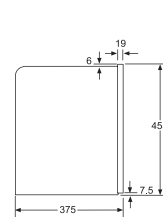

Design	- TFT colour and graphic display - Touch control with rotary knob - Illumination for coffee outlet - Height-adjustable Coffee outlet and milk frother: 15cm high max. - Flexible milk solution - Removable brewing unit for easy cleaning - Easily accessible containers for water, milk and coffee beans - Dishwasher-proof drip tray and coffee grounds container
Features	- sensoFlow System - aromaPressure System - myCoffee: Create up to eight different coffee variants - One-touch preparation: Ristretto, Espresso, Espresso Macchiato, Coffee, Cappuccino, Latte Macchiato, Caffè Latte - Water pump with 19 bar pressure - aromaDouble Shot: Extra-strong coffee by two grinding and brewing processes - Adjustable grinding fineness (multi-level) - coffeeSensor System: The grinding unit automatically adjusts to bean variety - silentCeram Drive: Quiet premium grinder - Milk froth, warm milk and hot water function - oneTouch DoubleCup: Prepare two cups simultaneously for all coffee and milk specialities - Automatic rinsing program - autoMilk Clean: Fully-automatic steam cleaning of the milk system - singlePortion Cleaning: Complete emptying of all pipes after each brewing process - calc'nClean: Automatic cleaning and descaling programme - Reminds in time of water filter change, descaling and cleaning - Removable and dishwasher-proof milk frother - Water tank and bean container storage indicator - Separate chute for ground coffee - Removable water tank for easy refilling - Childproof lock
Technical Information	- Removable water tank (2.4L) - Bean container with aroma protection lid (500g) - Total connected load: 1.6kW (13A) - Milk container with freshLock lid (0.5L)
Appliance Dimensions (H x W x D)	455 x 594 x 385*mm *375mm exclude rotary knob
Supplied Accessories	1 Measuring spoon for pre-ground coffee powder 1 connection hose for milk frother 1 milk pipe
Country of Origin	Slovenia
Expert Services	- Product consultation with unlimited product hotline inquiry - Kitchen planning consultation with pre-installation site measurement - Professional installation
Recommended Retail Price	HK$43,800