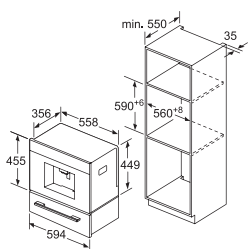

Design	- TFT colour and graphic display - Touch control with rotary knob - Illumination for coffee outlet - Height-adjustable Coffee outlet and milk frother: 15cm high max. - Flexible milk solution - Removable brewing unit for easy cleaning - Easily accessible containers for water, milk and coffee beans - Dishwasher-proof drip tray and coffee grounds container
Features	- sensoFlow System - aromaPressure System - myCoffee: Create up to eight different coffee variants - One-touch preparation: Ristretto, Espresso, Espresso Macchiato, Coffee, Cappuccino, Latte Macchiato, Caffè Latte - Water pump with 19 bar pressure - aromaDouble Shot: Extra-strong coffee by two grinding and brewing processes - Adjustable grinding fineness (multi-level) - coffeeSensor System: The grinding unit automatically adjusts to bean variety - silentCeram Drive: Quiet premium grinder - Milk froth, warm milk and hot water function - oneTouch DoubleCup: Prepare two cups simultaneously for all coffee and milk specialities - Automatic rinsing program - autoMilk Clean: Fully-automatic steam cleaning of the milk system - singlePortion Cleaning: Complete emptying of all pipes after each brewing process - calc'nClean: Automatic cleaning and descaling programme - Reminds in time of water filter change, descaling and cleaning - Removable and dishwasher-proof milk frother - Water tank and bean container storage indicator - Separate chute for ground coffee - Removable water tank for easy refilling - Childproof lock
Technical Information	- Removable water tank (2.4L) - Bean container with aroma protection lid (500g) - Total connected load: 1.6kW (13A) - Milk container with freshLock lid (0.5L)
Appliance Dimensions (H x W x D)	455 x 594 x 385*mm *375mm exclude rotary knob
Supplied Accessories	1 Measuring spoon for pre-ground coffee powder 1 connection hose for milk frother 1 milk pipe
Country of Origin	Slovenia
Expert Services	- Product consultation with unlimited product hotline inquiry - Kitchen planning consultation with pre-installation site measurement - Professional installation
Recommended Retail Price	HK$43,800