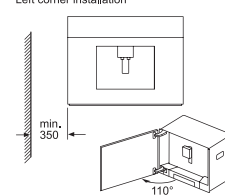

Left corner installation