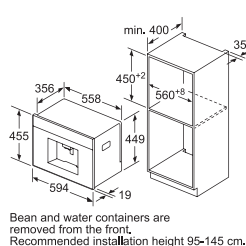

Design	- TFT colour and graphic display - Touch control with rotary knob - Illumination for coffee outlet - Height-adjustable Coffee outlet and milk frother: 15cm high max. - Flexible milk solution - Removable brewing unit for easy cleaning - Easily accessible containers for water, milk and coffee beans - Dishwasher-proof drip tray and coffee grounds container
Features	- sensoFlow System - aromaPressure System - myCoffee: Create up to eight different coffee variants - One-touch preparation: Ristretto, Espresso, Espresso Macchiato, Coffee, Cappuccino, Latte Macchiato, Caffè Latte - Water pump with 19 bar pressure - aromaDouble Shot: Extra-strong coffee by two grinding and brewing processes - Adjustable grinding fineness (multi-level) - coffeeSensor System: The grinding unit automatically adjusts to bean variety - silentCeram Drive: Quiet premium grinder - Milk froth, warm milk and hot water function - oneTouch DoubleCup: Prepare two cups simultaneously for all coffee and milk specialities - Automatic rinsing program - autoMilk Clean: Fully-automatic steam cleaning of the milk system - singlePortion Cleaning: Complete emptying of all pipes after each brewing process - calc'nClean: Automatic cleaning and descaling programme - Reminds in time of water filter change, descaling and cleaning - Removable and dishwasher-proof milk frother - Water tank and bean container storage indicator - Separate chute for ground coffee - Removable water tank for easy refilling - Childproof lock
Technical Information	- Removable water tank (2.4L) - Bean container with aroma protection lid (500g) - Total connected load: 1.6kW (13A) - Milk container with freshLock lid (0.5L)
Appliance Dimensions (H x W x D)	455 x 594 x 385*mm *375mm exclude rotary knob
Supplied Accessories	1 Measuring spoon for pre-ground coffee powder 1 connection hose for milk frother 1 milk pipe
Country of Origin	Slovenia
Expert Services	- Product consultation with unlimited product hotline inquiry - Kitchen planning consultation with pre-installation site measurement - Professional installation
Recommended Retail Price	HK$43,800