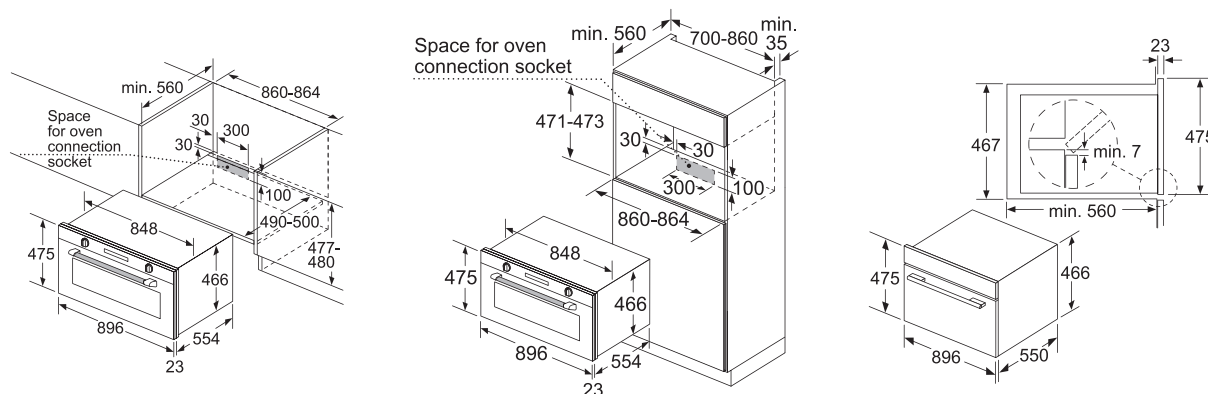

### Built-in oven

VB558C0S0

<b>Design</b>	<ul style="list-style-type: none"> <li>• Triple glass cool touch door (40°C door temperature)*</li> <li>• Full-glass door</li> <li>• Integral cooling fan</li> <li>• 4 shelf levels with 1 level telescopic rail</li> <li>• Enamel oven interior</li> <li>• Mechanical rotary knobs with touch control</li> <li>• Integrated grill element</li> </ul>
<b>Feature</b>	Catalytic cleaning (side and back walls)
<b>Programmes / Additional Features</b>	<ul style="list-style-type: none"> <li>• 10 hot air and grill cooking methods                             <ul style="list-style-type: none"> <li>- Hot air</li> <li>- Hot air grilling</li> <li>- Full width grill</li> <li>- Half width grill</li> <li>- Pizza setting</li> <li>- Bottom heating</li> </ul> </li> <li>- Circulating air</li> <li>- Conventional heat</li> <li>- Conventional heat gentle</li> <li>- Defrost</li> <li>• Digital electronic clock with on/off and alarm function</li> </ul>
<b>Technical Information</b>	<ul style="list-style-type: none"> <li>• Capacity: 85L#</li> <li>• Heating temperature: 50°C to 280°C</li> <li>• Total connected load: 3.1kW (20A single phase connection)</li> </ul>
<b>Appliance Dimensions (H x W x D)</b>	475 x 896 x 572mm
<b>Cavity Dimensions (H x W x D)</b>	282 x 724 x 417mm
<b>Supplied Accessories</b>	<ul style="list-style-type: none"> <li>• 1 enamel baking tray</li> <li>• 1 combination grid</li> <li>• 1 universal pan</li> </ul>
<b>Country of Origin</b>	Italy
<b>Expert Services</b>	<ul style="list-style-type: none"> <li>• Product consultation with unlimited product hotline inquiry</li> <li>• Kitchen planning consultation with pre-installation site measurement</li> <li>• Professional installation</li> </ul>
<b>Recommended Retail Price</b>	<b>HK\$33,800</b>

^ Measured at the middle of the window at 180°C oven temperature, after 1 hour on top and bottom heat.  
# Measured in accordance with EN 50304:2009

Measurements in mm