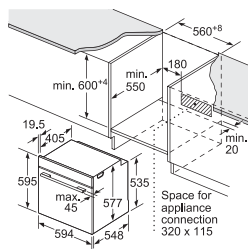

iQ700 oven series

Scan code to find out more

Full size built-in oven HB632GBS1B

Design	- High definition color TFT clearText display - Touch control with rotary knob - softMove door - Triple glass cool touch door (40°C door temperature)[^]	- Integral cooling fan 5 shelf levels - Enamel oven interior - Interior lighting - Integrated grill element
Features	- ecoClean® Plus at back wall - Rapid heat function - Residual heat indicator - Sabbath setting	- Automatic temperature proposal with actual temperature display - Door contact switch
Programmes / Additional Features	8 hot air and grill cooking methods 4D hot air - Hot air eco - Conventional heat - Conventional heat eco - Pizza setting (intensive hot air) - coolStart - Hot air grilling - Full width grill	- Digital electronic clock with on/off and alarm function - Childproof lock
Technical Information	- Capacity: 71L - Grill output: 2.8kW (max.) - Heating temperature: 30°C to 300°C	- Total connected load: 3.6kW (20A single phase connection) - Energy class: A+
Appliance Dimensions (H x W x D)	595 x 594 x 548mm	
Cavity Dimensions (H x W x D)	357 x 480 x 415mm	
Supplied Accessories	2 combination grids 1 universal pan	
Country of Origin	Germany	
Expert Services	- Product consultation with unlimited product hotline inquiry - Kitchen planning consultation with pre-installation site measurement - Professional installation	
Recommended Retail Price	HK$22,800	

[^] Measured at the middle of the window at 180°C oven temperature, after 1 hour on top and bottom heat.

Hob type	min. worktop thickness	flush
fitted		
Induction hob	37 mm	38 mm
Full surface Induction hob	47 mm	48 mm
Gas hob	30 mm	38 mm
Electric hob	27 mm	30 mm

Measurements in mm

BSH Home Appliances Limited

BSH Home Appliances Group is a Trademark Licensee of Siemens AG