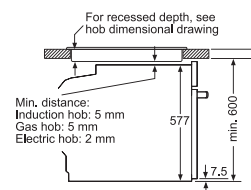

Installation with a hob,