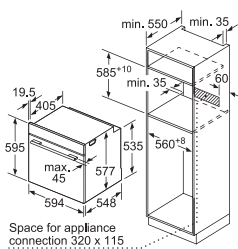

iQ700 oven series

Scan code to find out more

Full size built-in oven HB632GBS1B

Design	- High definition color TFT clearText display - Touch control with rotary knob - softMove door - Triple glass cool touch door (40°C door temperature)[^]	- Integral cooling fan 5 shelf levels - Enamel oven interior - Interior lighting - Integrated grill element
Features	- ecoClean® Plus at back wall - Rapid heat function - Residual heat indicator - Sabbath setting	- Automatic temperature proposal with actual temperature display - Door contact switch
Programmes / Additional Features	8 hot air and grill cooking methods 4D hot air - Hot air eco - Conventional heat - Conventional heat eco - Pizza setting (intensive hot air) - coolStart - Hot air grilling - Full width grill	- Digital electronic clock with on/off and alarm function - Childproof lock
Technical Information	- Capacity: 71L - Grill output: 2.8kW (max.) - Heating temperature: 30°C to 300°C	- Total connected load: 3.6kW (20A single phase connection) - Energy class: A+
Appliance Dimensions (H x W x D)	595 x 594 x 548mm	
Cavity Dimensions (H x W x D)	357 x 480 x 415mm	
Supplied Accessories	2 combination grids 1 universal pan	
Country of Origin	Germany	
Expert Services	- Product consultation with unlimited product hotline inquiry - Kitchen planning consultation with pre-installation site measurement - Professional installation	
Recommended Retail Price	HK$22,800	

[^] Measured at the middle of the window at 180°C oven temperature, after 1 hour on top and bottom heat.

Hob type	min. worktop thickness	flush
fitted		
Induction hob	37 mm	38 mm
Full surface Induction hob	47 mm	48 mm
Gas hob	30 mm	38 mm
Electric hob	27 mm	30 mm

Measurements in mm

BSH Home Appliances Limited

BSH Home Appliances Group is a Trademark Licensee of Siemens AG