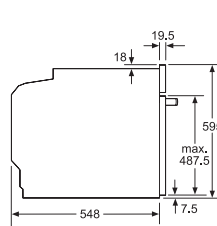

iQ700 oven series

Scan code to find out more

Full size built-in oven HB632GBS1B

Design	- High definition color TFT clearText display - Touch control with rotary knob - softMove door - Triple glass cool touch door (40°C door temperature)[^]	- Integral cooling fan 5 shelf levels - Enamel oven interior - Interior lighting - Integrated grill element
Features	- ecoClean® Plus at back wall - Rapid heat function - Residual heat indicator - Sabbath setting	- Automatic temperature proposal with actual temperature display - Door contact switch
Programmes / Additional Features	8 hot air and grill cooking methods 4D hot air - Hot air eco - Conventional heat - Conventional heat eco - Pizza setting (intensive hot air) - coolStart - Hot air grilling - Full width grill	- Digital electronic clock with on/off and alarm function - Childproof lock
Technical Information	- Capacity: 71L - Grill output: 2.8kW (max.) - Heating temperature: 30°C to 300°C	- Total connected load: 3.6kW (20A single phase connection) - Energy class: A+
Appliance Dimensions (H x W x D)	595 x 594 x 548mm	
Cavity Dimensions (H x W x D)	357 x 480 x 415mm	
Supplied Accessories	2 combination grids 1 universal pan	
Country of Origin	Germany	
Expert Services	- Product consultation with unlimited product hotline inquiry - Kitchen planning consultation with pre-installation site measurement - Professional installation	
Recommended Retail Price	HK$22,800	

[^] Measured at the middle of the window at 180°C oven temperature, after 1 hour on top and bottom heat.

Hob type	min. worktop thickness	flush
fitted		
Induction hob	37 mm	38 mm
Full surface Induction hob	47 mm	48 mm
Gas hob	30 mm	38 mm
Electric hob	27 mm	30 mm

Measurements in mm

BSH Home Appliances Limited

BSH Home Appliances Group is a Trademark Licensee of Siemens AG