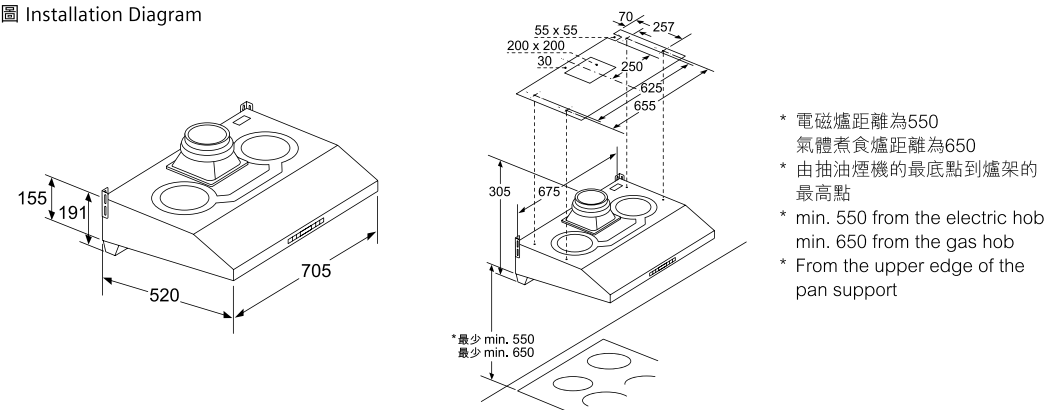

[#] 此乃不帶排風喉的排風量。 This figure is measured at the hood's exhaust outlet.

* 不包括油杯及濾油網。 Excluding oil cups and filter.

安裝圖 Installation Diagram

- * 電磁爐距離為550
- 氣體煮食爐距離為650
- * 由抽油煙機的最底點到爐架的最高點
- * min. 550 from the electric hob
- min. 650 from the gas hob
- * From the upper edge of the pan support