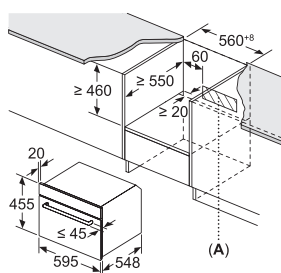

Scan code to find out more

Built-in combination steam oven
CS589ABS0H

Design	<ul style="list-style-type: none"> • LCD display with touch control • Triple glass cool touch door • Integral cooling fan • 4 shelf levels • Stainless steel oven interior • LED light at cavity ceiling
Features	<ul style="list-style-type: none"> • Residual heat indicator • Door contact switch • Descaling function
Programmes / Additional Features	<ul style="list-style-type: none"> • 8 heating methods <ul style="list-style-type: none"> - Over Steam (110°C) - Steam - Hot air - Hot air grilling - Full width grill - Defrost - Reheat - Dough proving • Combination of hot air grill and steam • 25 automatic programmes • Digital electronic clock with on/off and alarm function
Technical Information	<ul style="list-style-type: none"> • Capacity: 45L • Water tank capacity: 1.2L • Heating temperature: 35°C to 230°C • Total connected load: 2.9kW (20A single phase connection)
Appliance Dimensions (H x W x D)	455 x 595 x 568mm
Cavity Dimensions (H x W x D)	248 x 470 x 422mm
Supplied Accessories	<ul style="list-style-type: none"> • 2 cooking containers (1 perforated and 1 solid) • 1 baking tray • 1 sponge • 1 grid
Country of Origin	China
Expert Services	<ul style="list-style-type: none"> • Product consultation with unlimited product hotline inquiry • Kitchen planning consultation with pre-installation site measurement • Professional installation
Recommended Retail Price	HK\$19,800

A: Space for appliance connection 320 x 115

A: Space for appliance connection 320 x 115

Installation with a hob

- A:** For recessed depth, see hob dimensional drawing.
B: Min. distance:
 Induction hob: 5 mm
 Gas hob: 5 mm
 Electric hob: 2 mm