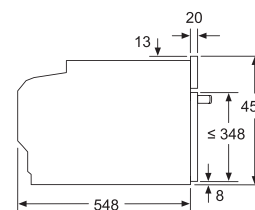

A: Space for appliance connection 320 x 115

A: Space for appliance connection 320 x 115

Installation with a hob

- A:** For recessed depth, see hob dimensional drawing.
B: Min. distance:
 Induction hob: 5 mm
 Gas hob: 5 mm
 Electric hob: 2 mm