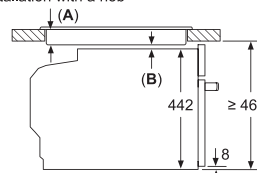

Scan code to find out more

Built-in combination steam oven
CS589ABS0H

Design	<ul style="list-style-type: none"> • LCD display with touch control • Triple glass cool touch door • Integral cooling fan • 4 shelf levels • Stainless steel oven interior • LED light at cavity ceiling
Features	<ul style="list-style-type: none"> • Residual heat indicator • Door contact switch • Descaling function
Programmes / Additional Features	<ul style="list-style-type: none"> • 8 heating methods <ul style="list-style-type: none"> - Over Steam (110°C) - Steam - Hot air - Hot air grilling - Full width grill - Defrost - Reheat - Dough proving • Combination of hot air grill and steam • 25 automatic programmes • Digital electronic clock with on/off and alarm function
Technical Information	<ul style="list-style-type: none"> • Capacity: 45L • Water tank capacity: 1.2L • Heating temperature: 35°C to 230°C • Total connected load: 2.9kW (20A single phase connection)
Appliance Dimensions (H x W x D)	455 x 595 x 568mm
Cavity Dimensions (H x W x D)	248 x 470 x 422mm
Supplied Accessories	<ul style="list-style-type: none"> • 2 cooking containers (1 perforated and 1 solid) • 1 baking tray • 1 sponge • 1 grid
Country of Origin	China
Expert Services	<ul style="list-style-type: none"> • Product consultation with unlimited product hotline inquiry • Kitchen planning consultation with pre-installation site measurement • Professional installation
Recommended Retail Price	HK\$19,800

A: Space for appliance connection 320 x 115

A: Space for appliance connection 320 x 115

Installation with a hob

- A:** For recessed depth, see hob dimensional drawing.
B: Min. distance:
 Induction hob: 5 mm
 Gas hob: 5 mm
 Electric hob: 2 mm