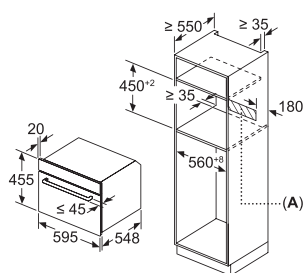

Scan code to find out more

Built-in combination steam oven
CS589ABS0H

Design	<ul style="list-style-type: none"> • LCD display with touch control • Triple glass cool touch door • Integral cooling fan • 4 shelf levels • Stainless steel oven interior • LED light at cavity ceiling
Features	<ul style="list-style-type: none"> • Residual heat indicator • Door contact switch • Descaling function
Programmes / Additional Features	<ul style="list-style-type: none"> • 8 heating methods <ul style="list-style-type: none"> - Over Steam (110°C) - Steam - Hot air - Hot air grilling - Full width grill - Defrost - Reheat - Dough proving • Combination of hot air grill and steam • 25 automatic programmes • Digital electronic clock with on/off and alarm function
Technical Information	<ul style="list-style-type: none"> • Capacity: 45L • Water tank capacity: 1.2L • Heating temperature: 35°C to 230°C • Total connected load: 2.9kW (20A single phase connection)
Appliance Dimensions (H x W x D)	455 x 595 x 568mm
Cavity Dimensions (H x W x D)	248 x 470 x 422mm
Supplied Accessories	<ul style="list-style-type: none"> • 2 cooking containers (1 perforated and 1 solid) • 1 baking tray • 1 sponge • 1 grid
Country of Origin	China
Expert Services	<ul style="list-style-type: none"> • Product consultation with unlimited product hotline inquiry • Kitchen planning consultation with pre-installation site measurement • Professional installation
Recommended Retail Price	HK\$19,800

A: Space for appliance connection 320 x 115

A: Space for appliance connection 320 x 115

Installation with a hob

- A:** For recessed depth, see hob dimensional drawing.
B: Min. distance:
 Induction hob: 5 mm
 Gas hob: 5 mm
 Electric hob: 2 mm