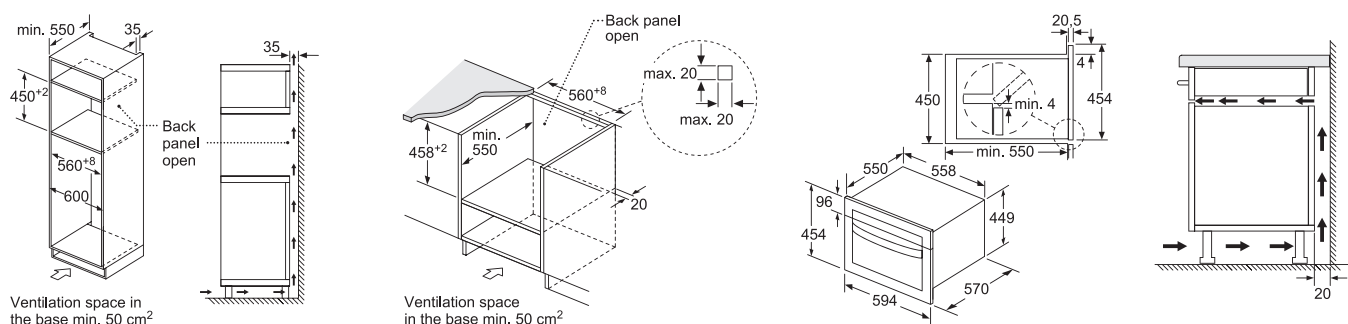

iQ500 oven series

Scan code to find out more

Built-in microwave oven with grill

CM585AMS0B

<b>Design</b>	<ul style="list-style-type: none"> <li>• Touch control with rotary knob</li> <li>• Triple glass cool touch door</li> <li>• Integral cooling fan</li> <li>• Stainless steel oven interior</li> <li>• LED light at cavity ceiling</li> <li>• Integrated grill element</li> </ul>
<b>Features</b>	<ul style="list-style-type: none"> <li>• Rapid heat function</li> <li>• Automatic temperature proposal with actual temperature display</li> <li>• Door contact switch</li> </ul>
<b>Programmes / Additional Features</b>	<ul style="list-style-type: none"> <li>• 5 cooking methods                             <ul style="list-style-type: none"> <li>- Microwave</li> <li>- Grill</li> <li>- hotAir</li> <li>- hotAir grill</li> <li>- Pizza setting</li> </ul> </li> <li>• Combination microwave and oven function</li> <li>• 15 automatic cooking programmes</li> <li>• Digital electronic clock with on/off and alarm function</li> <li>• Childproof lock</li> </ul>
<b>Technical Information</b>	<ul style="list-style-type: none"> <li>• Capacity: 44L</li> <li>• Grill output: 1.75kW (max.)</li> <li>• Microwave output: 900W (max.)</li> <li>• Heating temperature: 40°C to 230°C</li> <li>• Total connected load: 3.35kW (20A single phase connection)</li> </ul>
<b>Appliance Dimensions (H x W x D)</b>	454 x 594 x 570mm
<b>Cavity Dimensions (H x W x D)</b>	250 x 420 x 420mm
<b>Supplied Accessories</b>	<ul style="list-style-type: none"> <li>• 1 turntable</li> <li>• 1 low grid</li> <li>• 1 high grid</li> </ul>
<b>Country of Origin</b>	China
<b>Expert Services</b>	<ul style="list-style-type: none"> <li>• Product consultation with unlimited product hotline inquiry</li> <li>• Kitchen planning consultation with pre-installation site measurement</li> <li>• Professional installation</li> </ul>
<b>Recommended Retail Price</b>	HK\$13,800