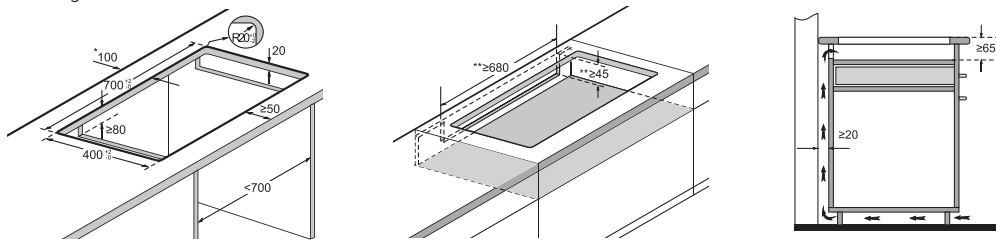

安裝圖 Installation Diagram

* 櫃面開孔與牆/背擋板的最少距離 Minimum distance from the hob cut-out to the wall/backsplash

** 櫃櫃背部通風開孔 A 680mm wide and 45mm high aperture must be cut at the top section at the back of the kitchen cabinet

尺寸以毫米為單位
Measurements in mm

網址 Website: www.siemens-home.bsh-group.com.hk 電郵 E-mail: siemens.hk.showroom@bshg.com
客戶服務專線 Customer Contact Hotline: 2565 6151 (香港 Hong Kong) / 0800 030 (澳門本地專用 Macau local call only)

型號及規格只供參考，如有改動恕不另行通知。

Model numbers and specifications are for reference only and subject to change without prior notice.

博西華家用電器有限公司保留更改以上產品功能資料之權利。產品實物之顏色可能與相片有輕微差異。®註冊商標。

©2020博西華家用電器有限公司。BSH集團是西門子股份公司的特許商標持有人。所有權利保留。本單張所載的全部內容及資料均屬博西華家用電器有限公司所有，且受版權保護。任何人士如未獲博西華家用電器有限公司事先給予書面許可，不得複製、轉載、發放或擅用本單張的任何內容或資料。香港印製 03. 2020

Visit Siemens home on Facebook.