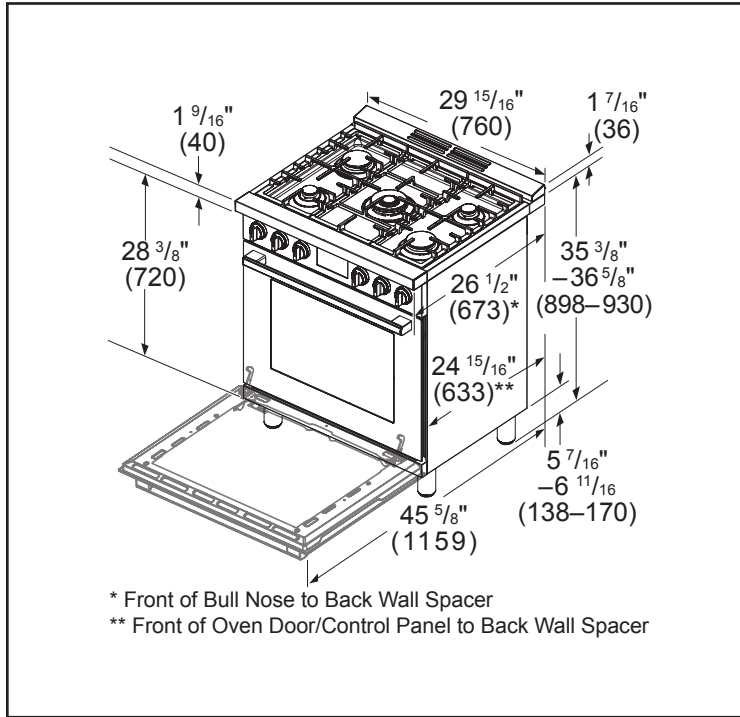

30" Industrial Style Gas Range

800 Series – Stainless Steel HGS8055UC

BOSCH
Invented for life

Installation Details

Accessories: To purchase Bosch accessories, cleaners & parts please visit www.bosch-home.com/us/store or call 1-800-944-2904 (Mon to Fri 5 am to 6 pm PST, Sat 6 am to 3 pm PST).

Notes: All height, width and depth dimensions are shown in inches. BSH reserves the absolute and unrestricted right to change product materials and specifications, at any time, without notice. Consult the product's installation instructions for final dimensional data and other details prior to making cutout.