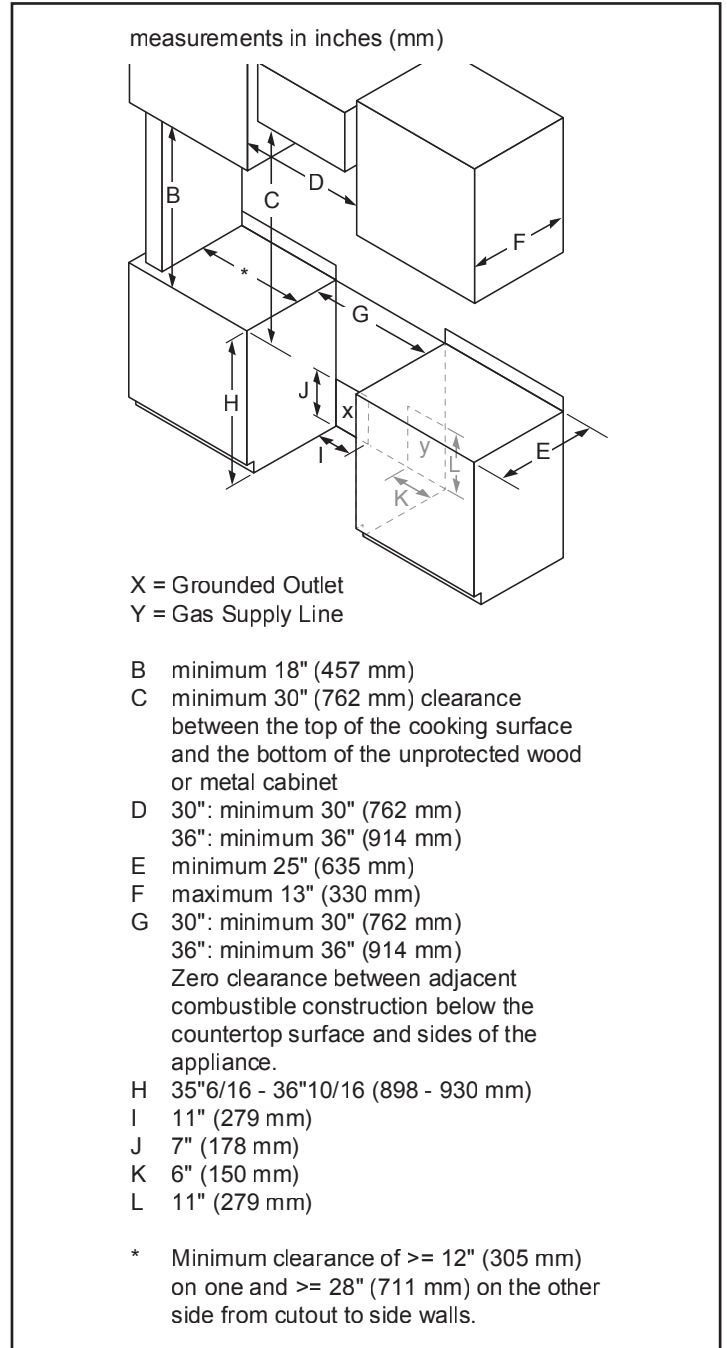

30" Industrial Style Gas Range

800 Series – Stainless Steel HGS8055UC

BOSCH
Invented for life

Installation Details

Accessories: To purchase Bosch accessories, cleaners & parts please visit www.bosch-home.com/us/store or call 1-800-944-2904 (Mon to Fri 5 am to 6 pm PST, Sat 6 am to 3 pm PST).

Notes: All height, width and depth dimensions are shown in inches. BSH reserves the absolute and unrestricted right to change product materials and specifications, at any time, without notice. Consult the product's installation instructions for final dimensional data and other details prior to making cutout.

Warranties: Please see Use & Care manual or Bosch website for statement of limited warranty.

For more information on our entire line of products, go to www.bosch-home.com/us or call 1-800-944-2904

© BSH Home Appliances Corporation. All rights reserved. Bosch is a registered trademark of Robert Bosch GmbH.