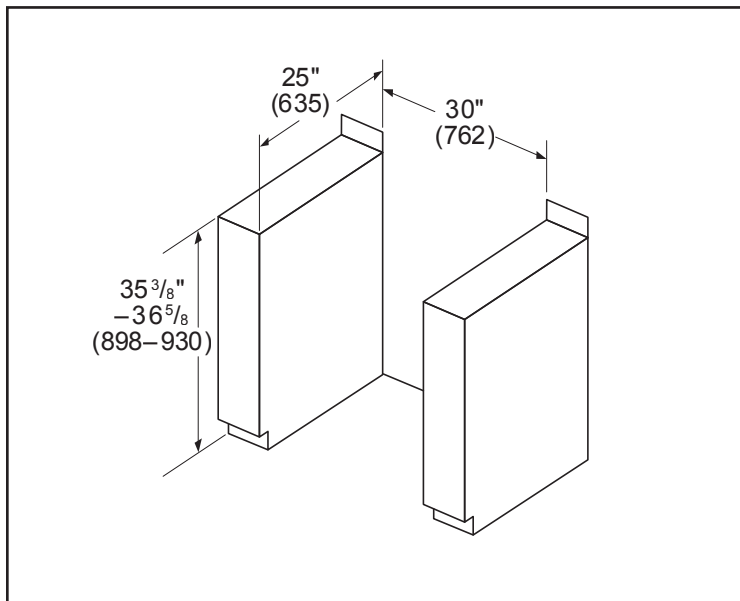

Dimensions & Weight

Overall appliance dimensions (HxWxD)	36" x 29 15/16" x 24 15/16" (26 1/2" with bull nose)
Required cutout size (HxWxD)	36" x 30" x 25"
Adjustable range height	35 3/8" Min. 36 5/8" Max.
Oven cavity size	3.6 cu. ft.
Overall oven interior dimensions (HxWxD)	17 3/8" x 24 1/3" x 18 3/8"
Usable oven interior dimensions (HxWxD)	17" x 24 3/16" x 17 5/32"
Net weight	193 lbs

30" Industrial Style Gas Range

800 Series – Stainless Steel HGS8055UC

BOSCH
Invented for life

Installation Details

Accessories: To purchase Bosch accessories, cleaners & parts please visit www.bosch-home.com/us/store or call 1-800-944-2904 (Mon to Fri 5 am to 6 pm PST, Sat 6 am to 3 pm PST).

Notes: All height, width and depth dimensions are shown in inches. BSH reserves the absolute and unrestricted right to change product materials and specifications, at any time, without notice. Consult the product's installation instructions for final dimensional data and other details prior to making cutout.