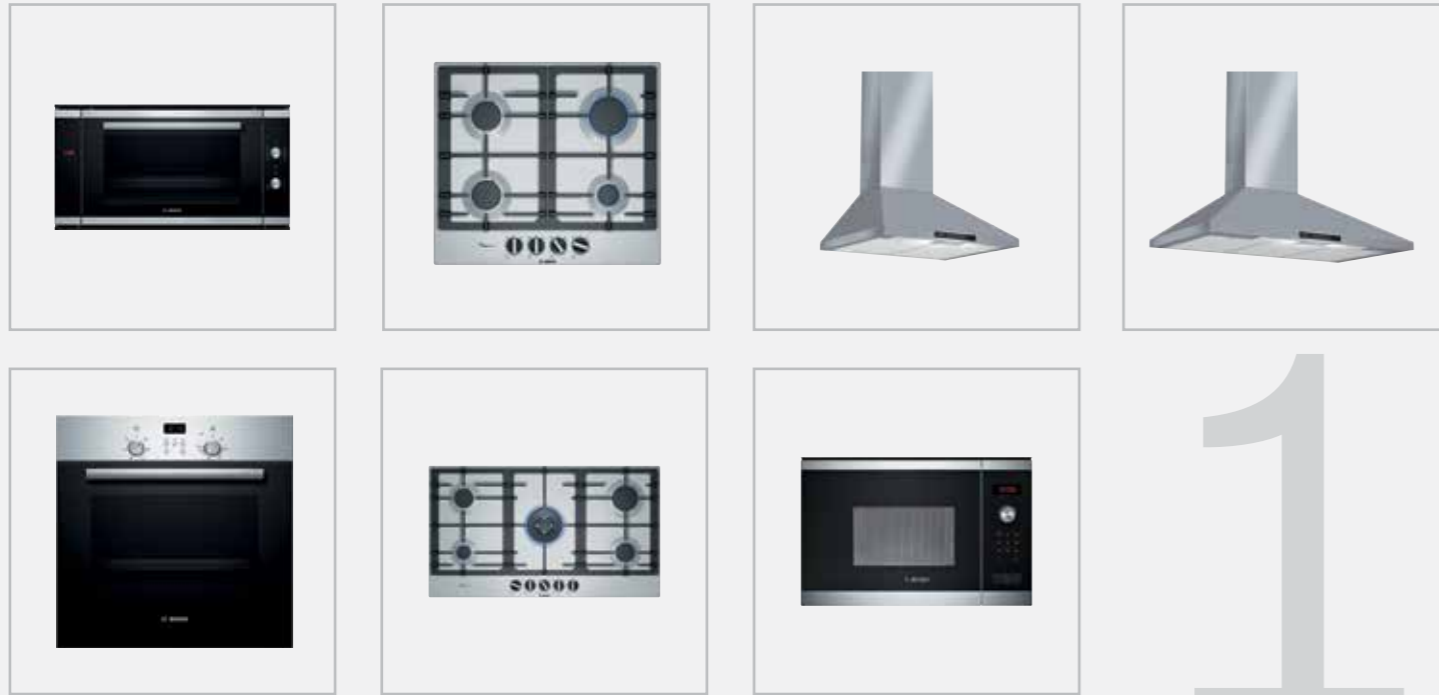

Customise your own Appliance Set

We have developed a series of options that showcase different set combinations from our range of ovens, hobs, extractors, dishwashers, laundry and refrigeration. Create your own custom configuration or select a package from the combinations listed.

Example Set One

Example Set Three

Example Set Two

Example Set Four