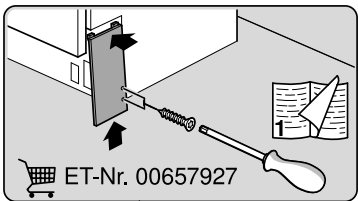

verspannen
 brace
 calar verticalement
 Enrasar

Torx
T 20

Ø4X15

Torx
T 20

Dichtheit prüfen
Check for leaks
Verifiez l'étanchéité
Verificar la estanqueidad

max. 10 Nm

Dichtheit prüfen
Check for leaks
Verifiez l'étanchéité
Verificar la estanqueidad

A series of horizontal lines for writing, starting from the top of the page and extending to the bottom, with a vertical margin line on the left side.