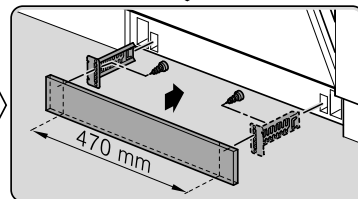

verspannen
 brace
 calar verticalement
 Enrasar

Torx
T 20

Ø4X15

Torx
T 20

Dichtheit prüfen
Check for leaks
Verifiez l'étanchéité
Verificar la estanqueidad

max. 10 Nm

Dichtheit prüfen
Check for leaks
Verifiez l'étanchéité
Verificar la estanqueidad

A series of horizontal lines for writing, starting from the top of the page and extending to the bottom, with a vertical margin line on the left side.